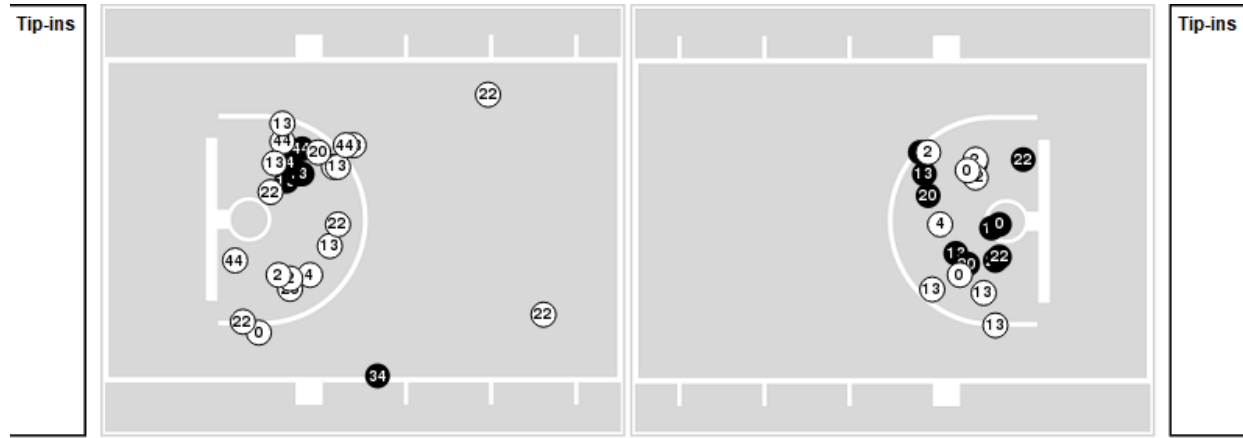

Blow Up Chart

● Made ○ Missed N - Player Number

Kentucky	M/A	%
Field Goals	19/58	33
2 Points	18/49	37
3 Points	1/9	11
Free Throws	11/21	52

Kentucky	M/A	%
Points in the Paint	32 (16 / 45)	36
Fast Break Points	10 (5/5)	100
Second Chance Points	11 (8/17)	47
Effective FG%	34