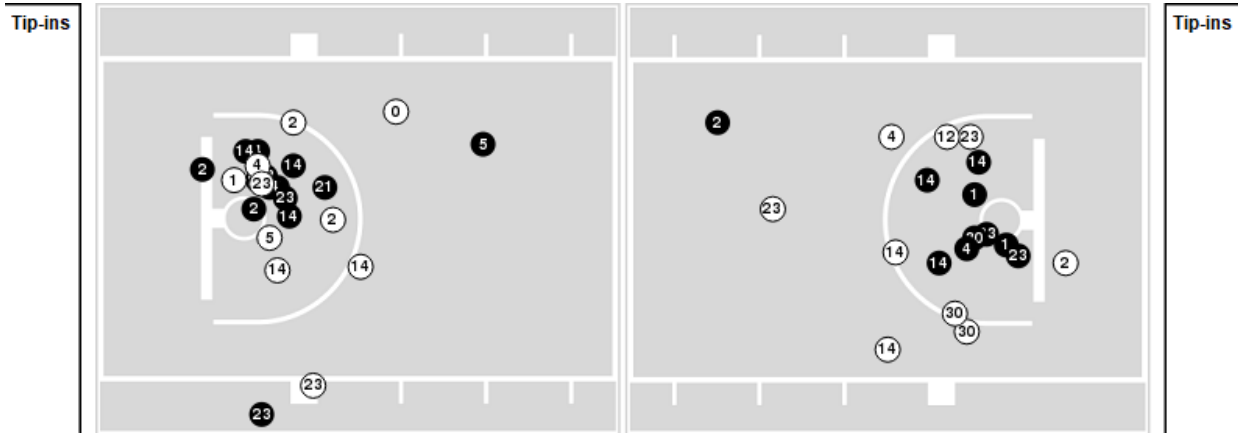

Blow Up Chart

● Made ○ Missed N - Player Number

Auburn	M/A	%
Field Goals	29/68	43
2 Points	28/56	50
3 Points	1/12	8
Free Throws	19/22	86

Auburn	M/A	%
Points in the Paint	46 (23 / 41)	56
Fast Break Points	22 (14/15)	93
Second Chance Points	23 (14/22)	64
Effective FG%	43