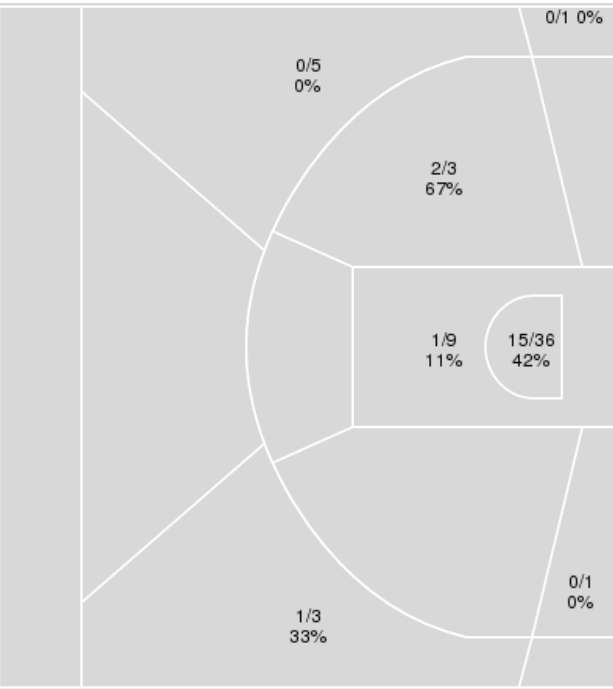

Kentucky

Auburn	M/A	%
Field Goals	29/68	43
2 Points	28/56	50
3 Points	1/12	8
Free Throws	19/22	86

Kentucky	M/A	%
Field Goals	19/58	33
2 Points	18/49	37
3 Points	1/9	11
Free Throws	11/21	52