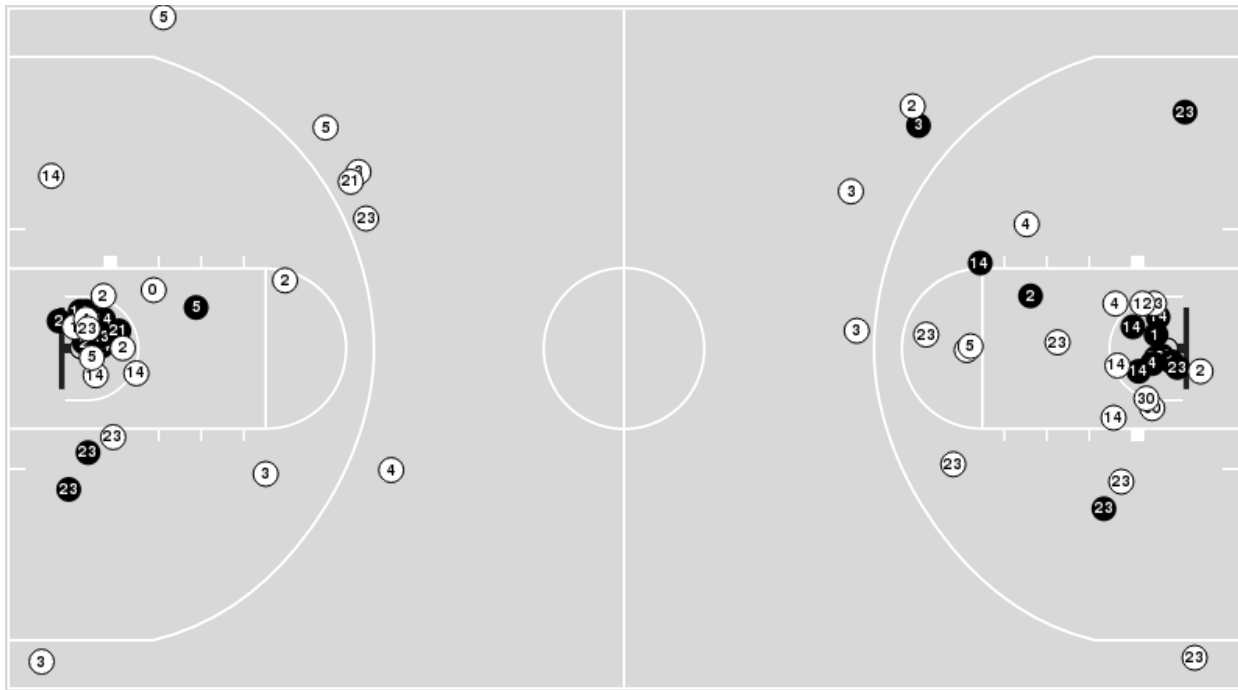

Kentucky at Auburn

02/15/24 Neville Arena, Auburn, Ala.
2023-24 Women's Basketball

Game Time: 6:00 PM
Game Duration: 2:07
Attendance: 2,653

Officials: Gina Cross, Brenda Pantoja, Fatou Cissoko-Stephens

Players => 0, 1, 2, 3, 4, 5, 12, 14, 15, 20, 21, 23, 24, 30, 32 FG Types=>All Results=>All

Auburn

All Field Goals