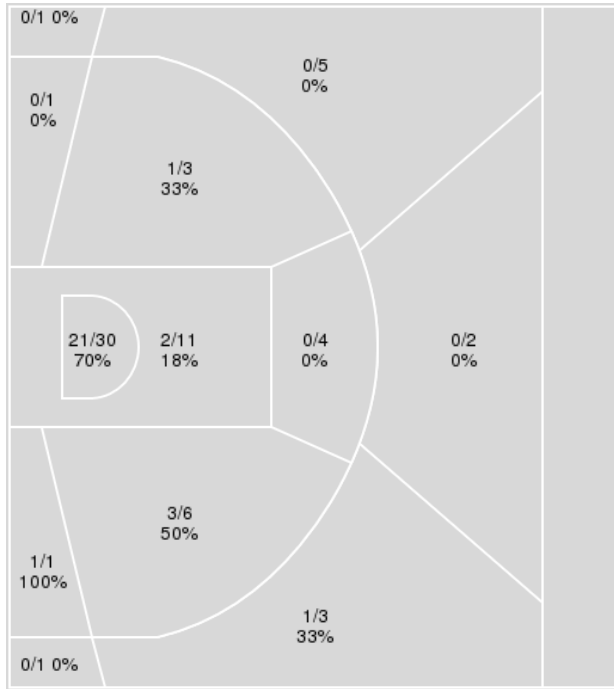

Kentucky at Auburn

02/15/24 Neville Arena, Auburn, Ala.
2023-24 Women's Basketball

Game Time: 6:00 PM
Game Duration: 2:07
Attendance: 2,653

Officials: Gina Cross, Brenda Pantoja, Fatou Cissoko-Stephens

{ Players => 0, 1, 2, 3, 4, 5, 12, 14, 15, 20, 21, 23, 24, 30, 32; } FG
Types => All; Results => All;

{ Players => 0, 2, 3, 4, 5, 13, 20, 21, 22, 24, 34, 44; } FG Types => All;
Results => All;

Auburn