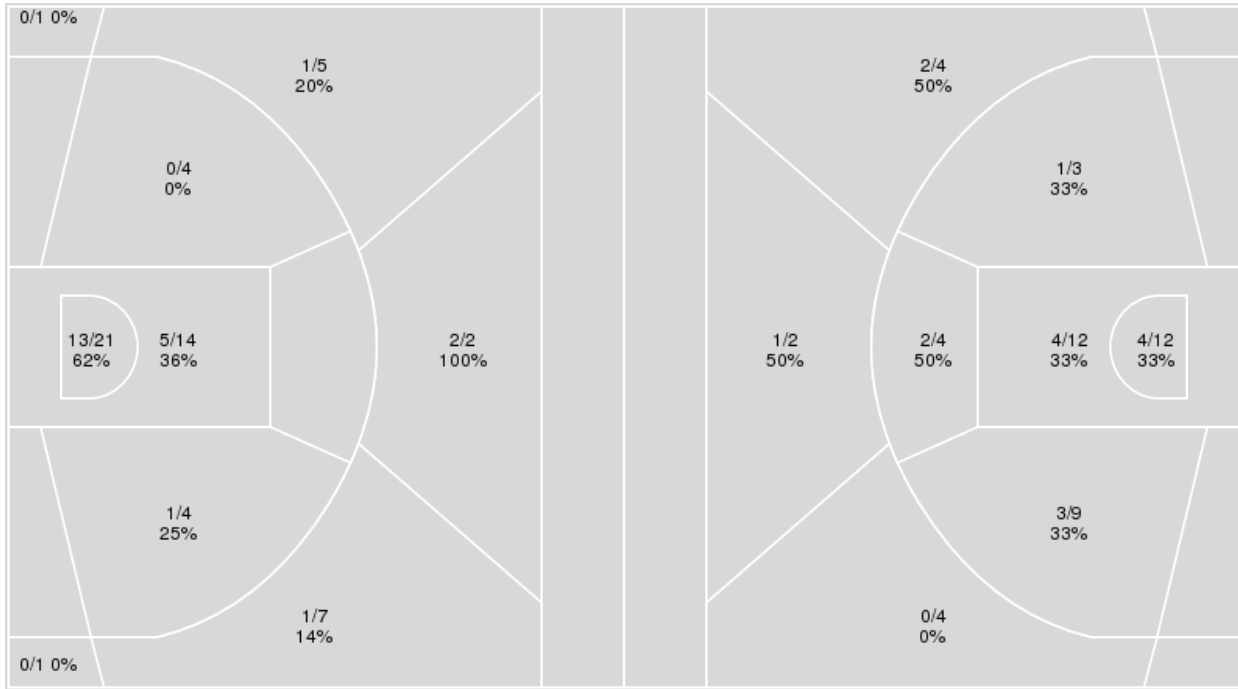

Georgia at Auburn

01/29/24 Neville Arena, Auburn, Ala.
2023-24 Women's Basketball

Game Time: 6:00 PM
Game Duration: 2:02
Attendance: 3,165

Officials: Brian Hall, Katie Lukanich, Eric Brewton

{ Players => 0, 1, 2, 3, 4, 5, 12, 14, 15, 20, 21, 23, 24, 30, 32; } FG
Types => All; Results => All;

{ Players => 0, 1, 2, 4, 10, 11, 12, 13, 20, 21, 30, 33, 35; } FG Types =>
All; Results => All;

Auburn

Georgia

Auburn	M/A	%
Field Goals	23/59	39
2 Points	19/43	44
3 Points	4/16	25
Free Throws	17/23	74

Georgia	M/A	%
Field Goals	17/50	34
2 Points	14/40	35
3 Points	3/10	30
Free Throws	12/16	75