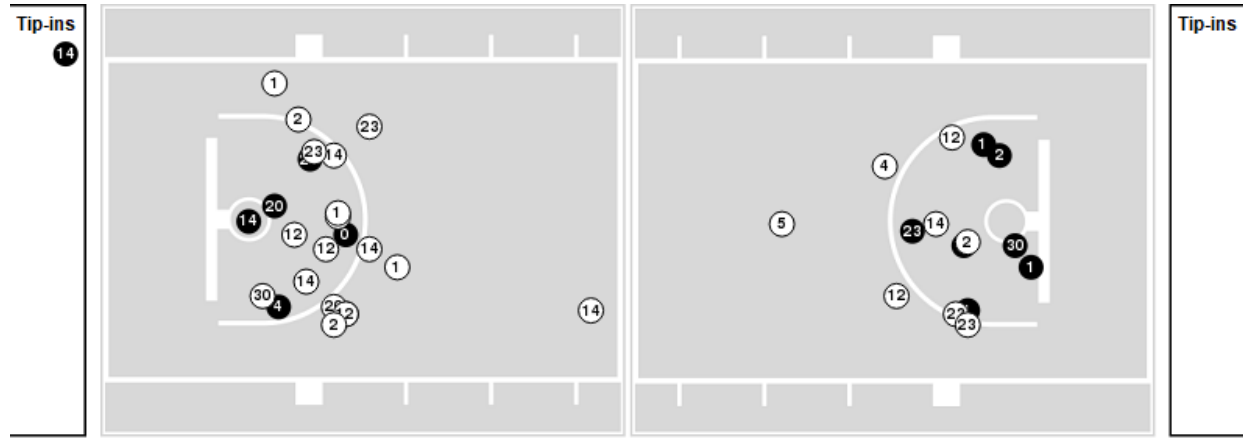

Blow Up Chart

● Made   ○ Missed   N - Player Number

Auburn	M/A	%
Field Goals	16/55	29
2 Points	13/43	30
3 Points	3/12	25
Free Throws	20/24	83

Auburn	M/A	%
Points in the Paint	24 (12 / 38)	32
Fast Break Points	4 (2/2)	100
Second Chance Points	13 (10/18)	56
Effective FG%	32