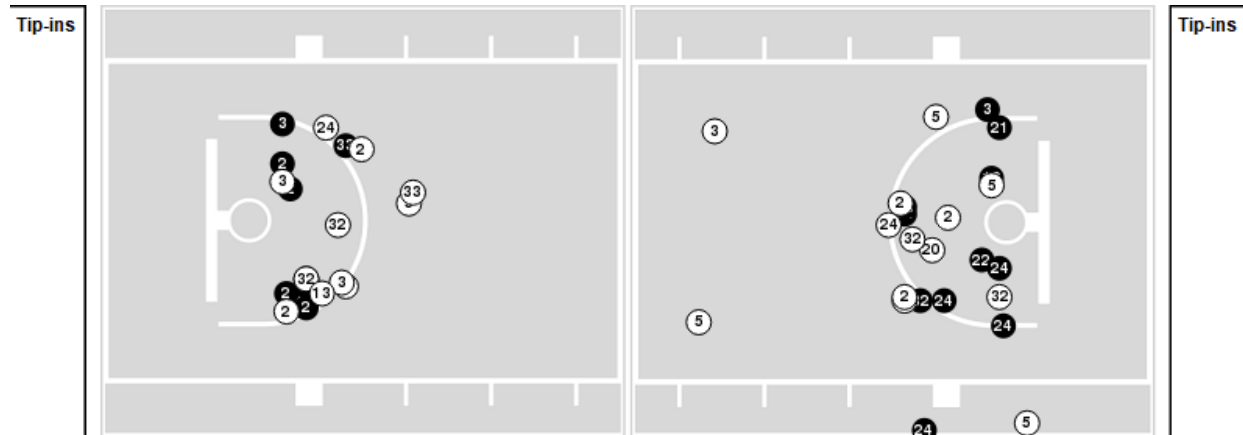

Blow Up Chart

● Made   ○ Missed   N - Player Number

Ole Miss	M/A	%
Field Goals	24/60	40
2 Points	23/56	41
3 Points	1/4	25
Free Throws	9/15	60

Ole Miss	M/A	%
Points in the Paint	34 (17 / 41)	41
Fast Break Points	8 (4/5)	80
Second Chance Points	15 (9/18)	50
Effective FG%	41