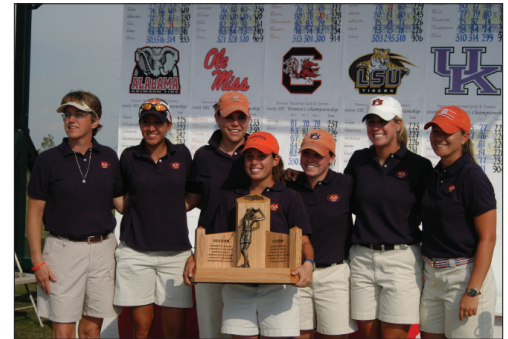

SEC Championship Victories

2005