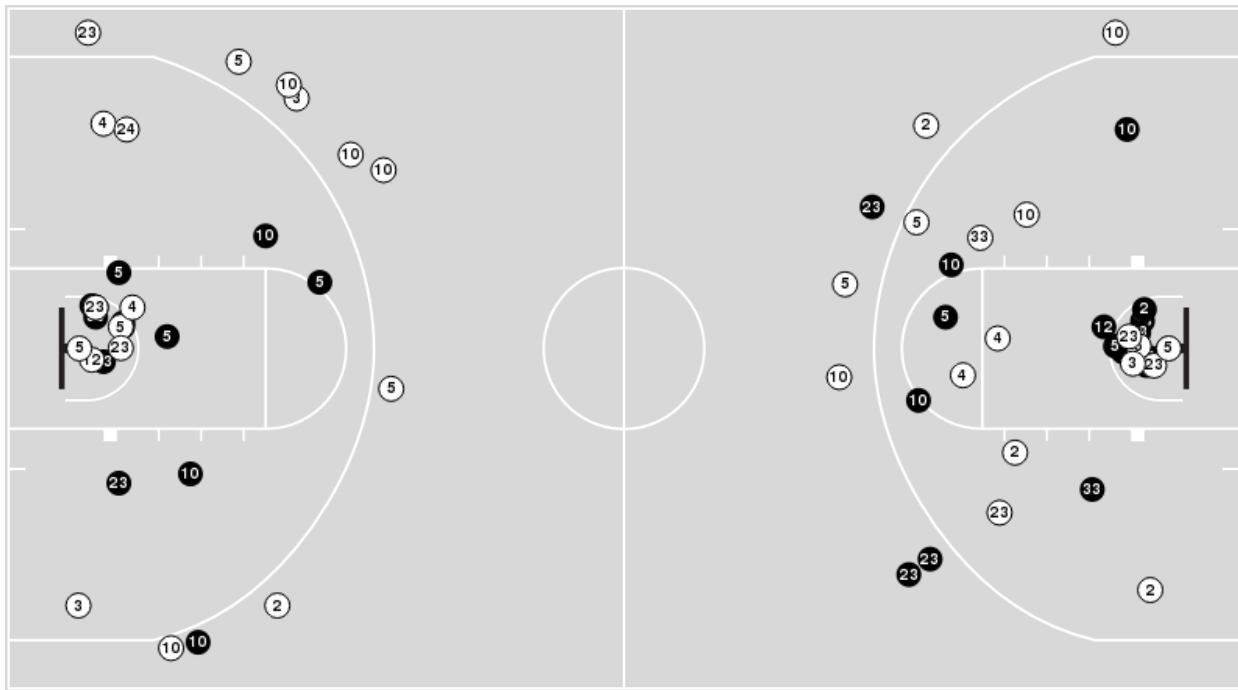

Tulane at Auburn

03/17/23 Neville Arena, Auburn, Ala.
2023 WNIT First Round

Game Time: 7:00 PM
Game Duration: 1:48
Attendance: 921

Officials: Jody Cantrell, Carla Roberts-Jeter, Daniel Drake

Players => 0, 1, 2, 3, 4, 5, 10, 11, 12, 20, 21, 23, 24, 33, 51 FG Types=>AllResults=>All

Auburn

All Field Goals