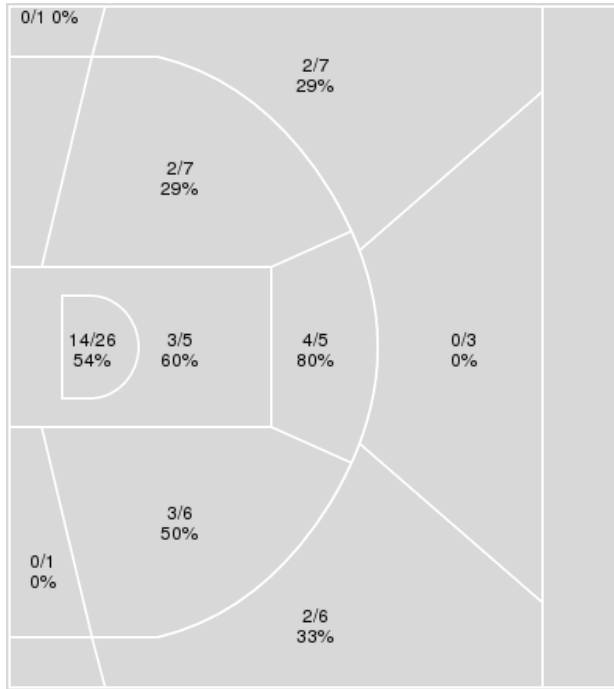

Tulane at Auburn

03/17/23 Neville Arena, Auburn, Ala.
2023 WNIT First Round

Game Time: 7:00 PM
Game Duration: 1:48
Attendance: 921

Officials: Jody Cantrell, Carla Roberts-Jeter, Daniel Drake

{ Players => 0, 1, 2, 3, 4, 5, 10, 11, 12, 20, 21, 23, 24, 33, 51; } FG
Types => All; Results => All;

{ Players => All; } FG Types => All; Results => All;

Auburn