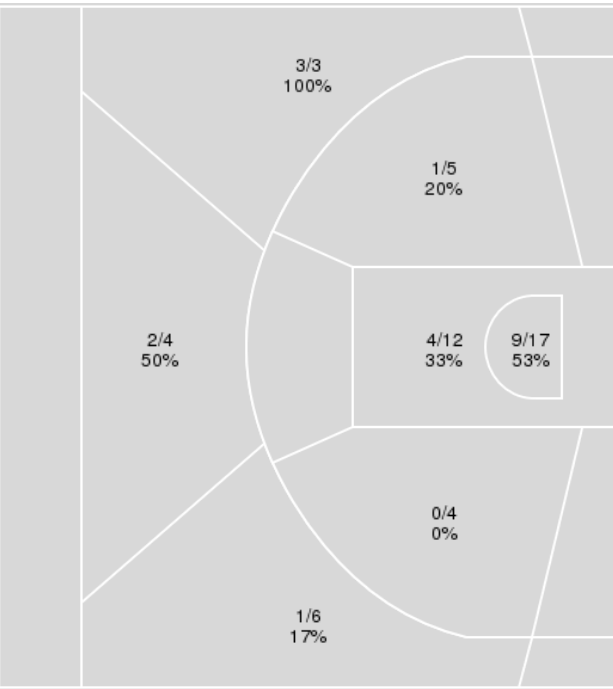

Tulane

Auburn	M/A	%
Field Goals	30/67	45
2 Points	26/50	52
3 Points	4/17	24
Free Throws	9/12	75

Tulane	M/A	%
Field Goals	20/51	39
2 Points	14/38	37
3 Points	6/13	46
Free Throws	12/16	75