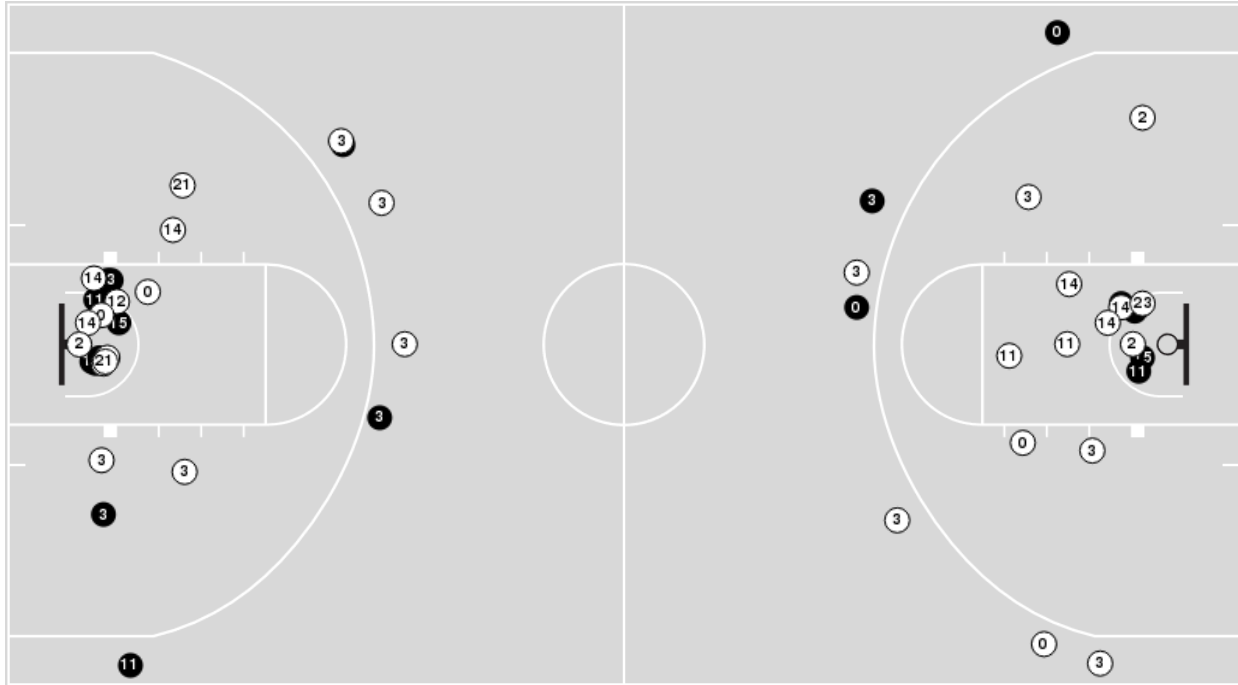

Tulane at Auburn

03/17/23 Neville Arena, Auburn, Ala.
2023 WNIT First Round

Officials: Jody Cantrell, Carla Roberts-Jeter, Daniel Drake

Players => AllFG Types=>AllResults=>All

Tulane

All Field Goals

Blow Up Chart