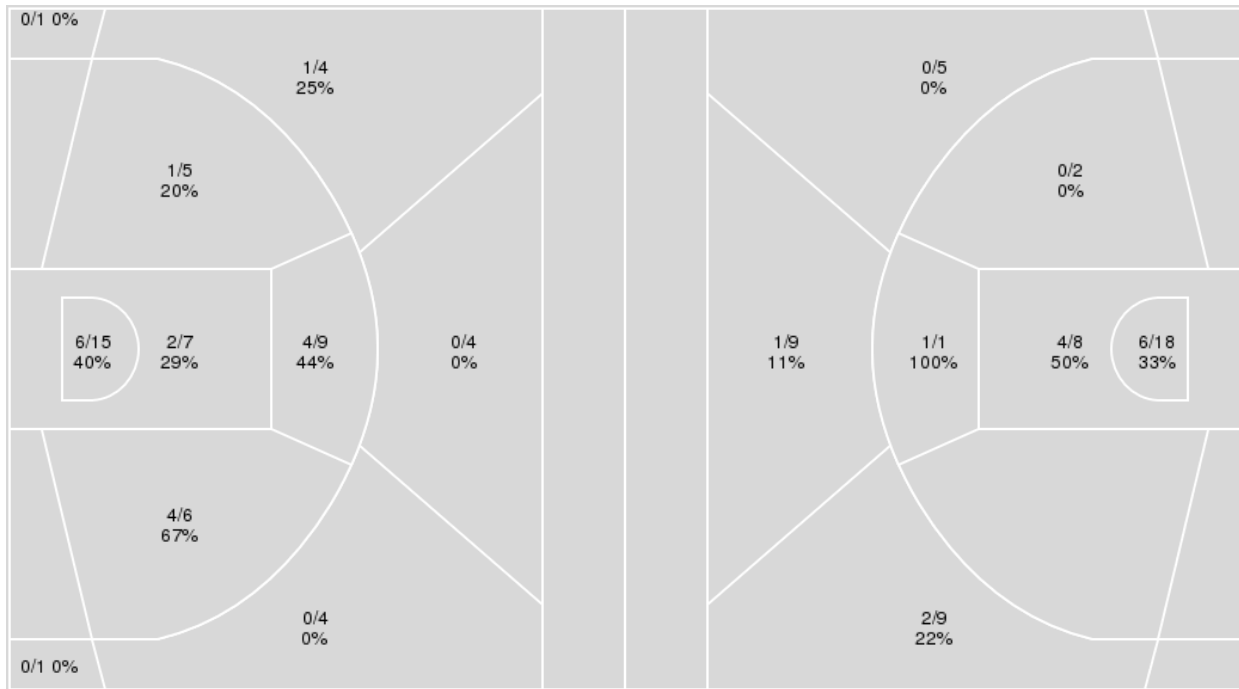

Arkansas at Auburn

02/05/23 Neville Arena, Auburn, Ala.
2022-23 Women's Basketball

Game Time: 2:00 PM
Game Duration: 2:17
Attendance: 2,569

Officials: Brian Hall, Natasha Camy, Carla Fountain

{ Players => 0, 1, 2, 3, 4, 5, 10, 11, 12, 20, 21, 23, 24, 33, 51; } FG
Types => All; Results => All;

{ Players => 0, 2, 4, 11, 13, 15, 20, 21, 22, 24, 30, 34, 43, 55; } FG
Types => All; Results => All;

Auburn

Arkansas

Auburn	M/A	%
Field Goals	18/56	32
2 Points	17/42	40
3 Points	1/14	7
Free Throws	14/27	52

Arkansas	M/A	%
Field Goals	14/52	27
2 Points	11/29	38
3 Points	3/23	13
Free Throws	23/39	59