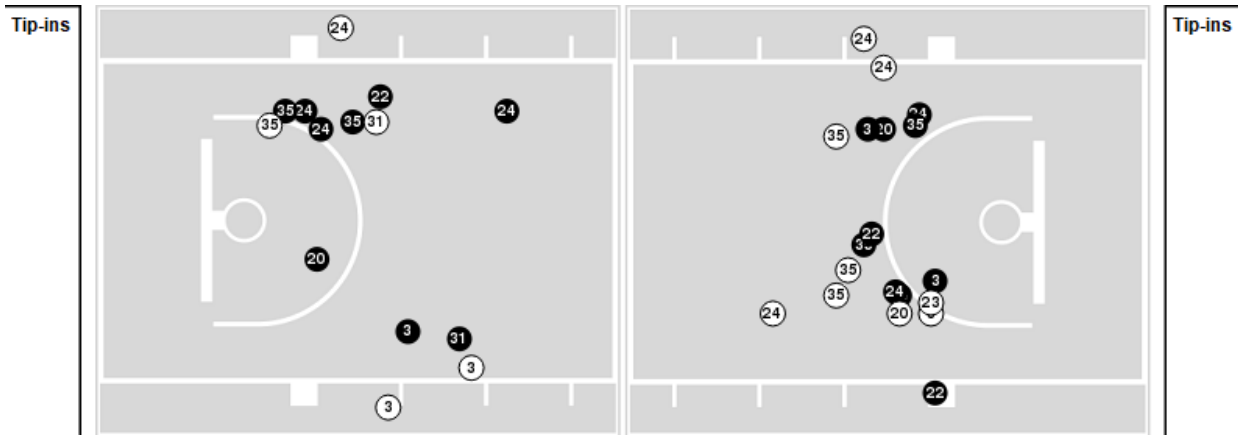

Blow Up Chart

● Made ○ Missed N - Player Number

Georgia	M/A	%
Field Goals	23/54	43
2 Points	22/43	51
3 Points	1/11	9
Free Throws	23/28	82

Georgia	M/A	%
Points in the Paint	36 (18 / 29)	62
Fast Break Points	15 (8/8)	100
Second Chance Points	6 (3/5)	60
Effective FG%	44