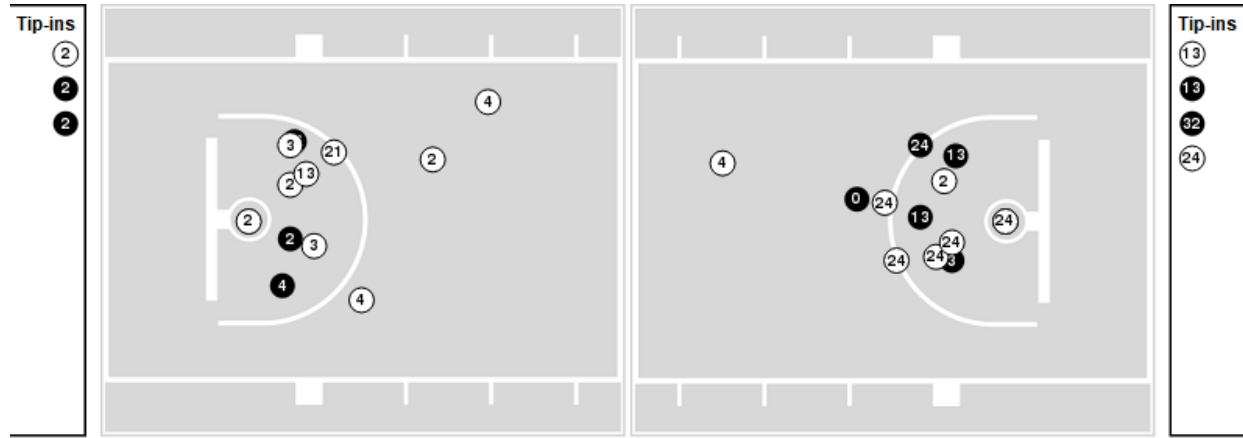

Blow Up Chart

● Made ○ Missed N - Player Number

Texas A&M	M/A	%
Field Goals	19/50	38
2 Points	16/38	42
3 Points	3/12	25
Free Throws	14/21	67

Texas A&M	M/A	%
Points in the Paint	24 (12 / 29)	41
Fast Break Points	4 (2/4)	50
Second Chance Points	16 (10/16)	63
Effective FG%	41