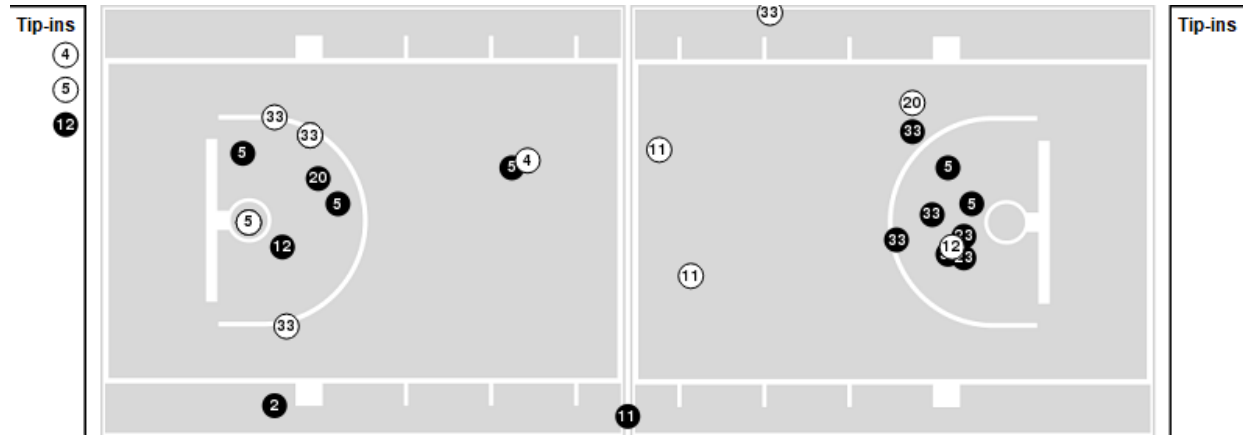

Blow Up Chart

● Made ○ Missed N - Player Number

Auburn	M/A	%
Field Goals	22/48	46
2 Points	19/36	53
3 Points	3/12	25
Free Throws	18/30	60

Auburn	M/A	%
Points in the Paint	28 (14 / 25)	56
Fast Break Points	12 (7/11)	64
Second Chance Points	11 (5/8)	63
Effective FG%	49