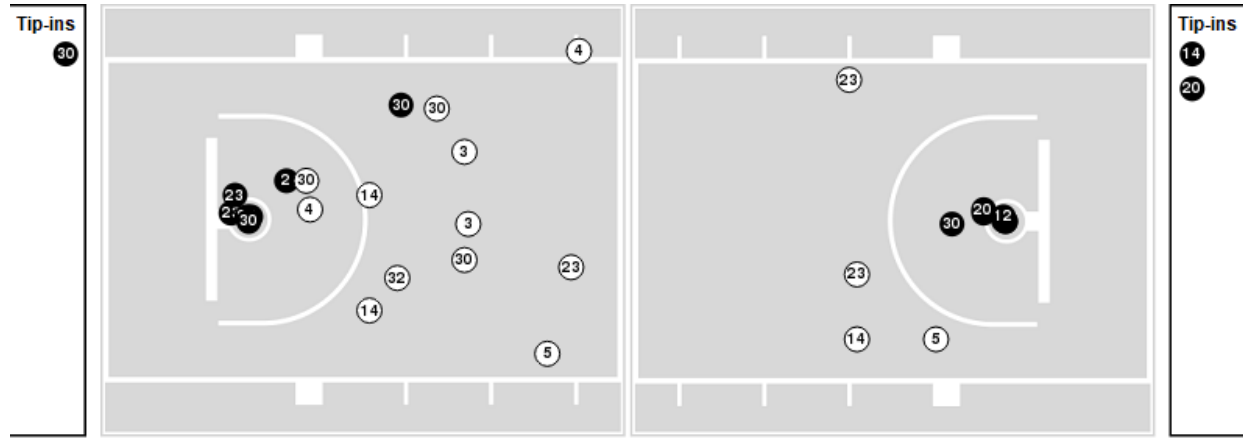

Blow Up Chart

● Made   ○ Missed   N - Player Number

Auburn	M/A	%
Field Goals	22/53	42
2 Points	18/43	42
3 Points	4/10	40
Free Throws	10/15	67

Auburn	M/A	%
Points in the Paint	28 (14 / 30)	47
Fast Break Points	12 (6/8)	75
Second Chance Points	11 (6/12)	50
Effective FG%	45