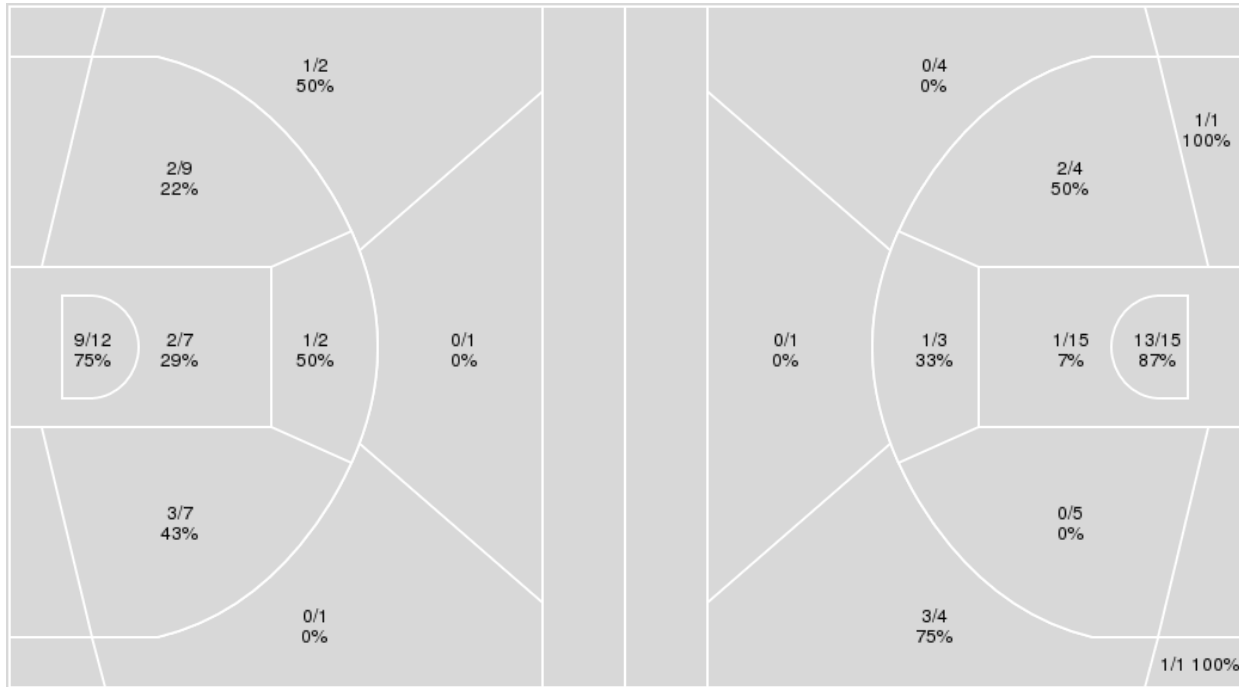

Little Rock

Auburn

Little Rock	M/A	%
Field Goals	18/41	44
2 Points	17/37	46
3 Points	1/4	25
Free Throws	8/17	47

Auburn	M/A	%
Field Goals	22/53	42
2 Points	18/43	42
3 Points	4/10	40
Free Throws	10/15	67

Auburn at Little Rock