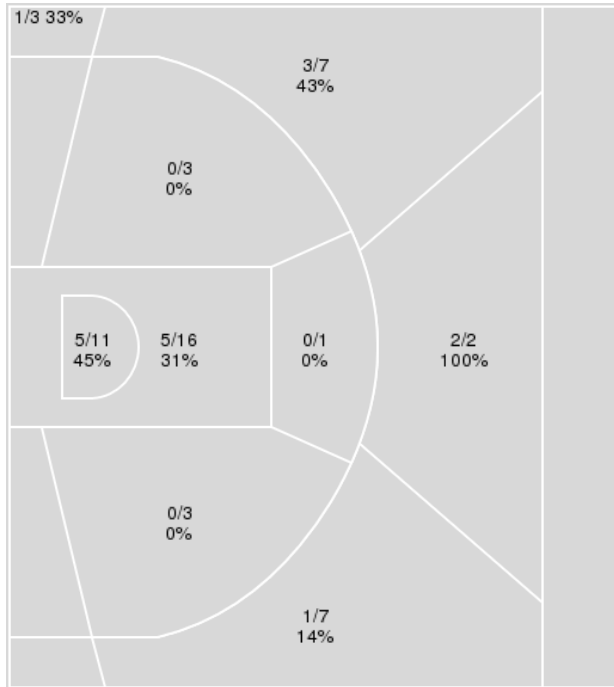

Officials: Felicia Grinter, Gina Cross, Natosha Harris

{ Players => 0, 1, 2, 3, 4, 11, 20, 22, 24, 33, 54; } FG Types => All;
Results => All;

{ Players => All; } FG Types => All; Results => All;

Rutgers