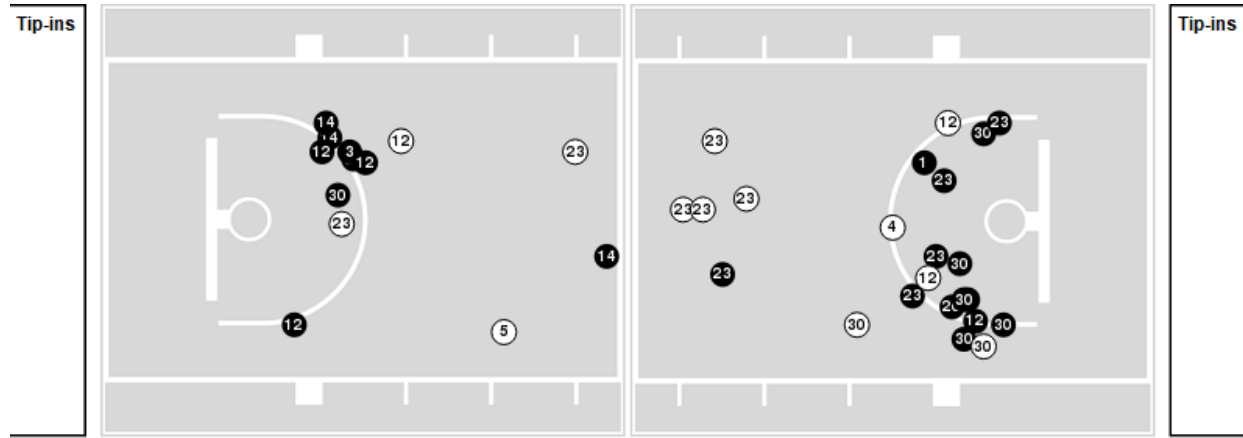

Blow Up Chart

● Made   ○ Missed   N - Player Number

Auburn	M/A	%
Field Goals	27/58	47
2 Points	25/47	53
3 Points	2/11	18
Free Throws	20/31	65

Auburn	M/A	%
Points in the Paint	46 (23 / 36)	64
Fast Break Points	18 (11/14)	79
Second Chance Points	13 (8/12)	67
Effective FG%	48