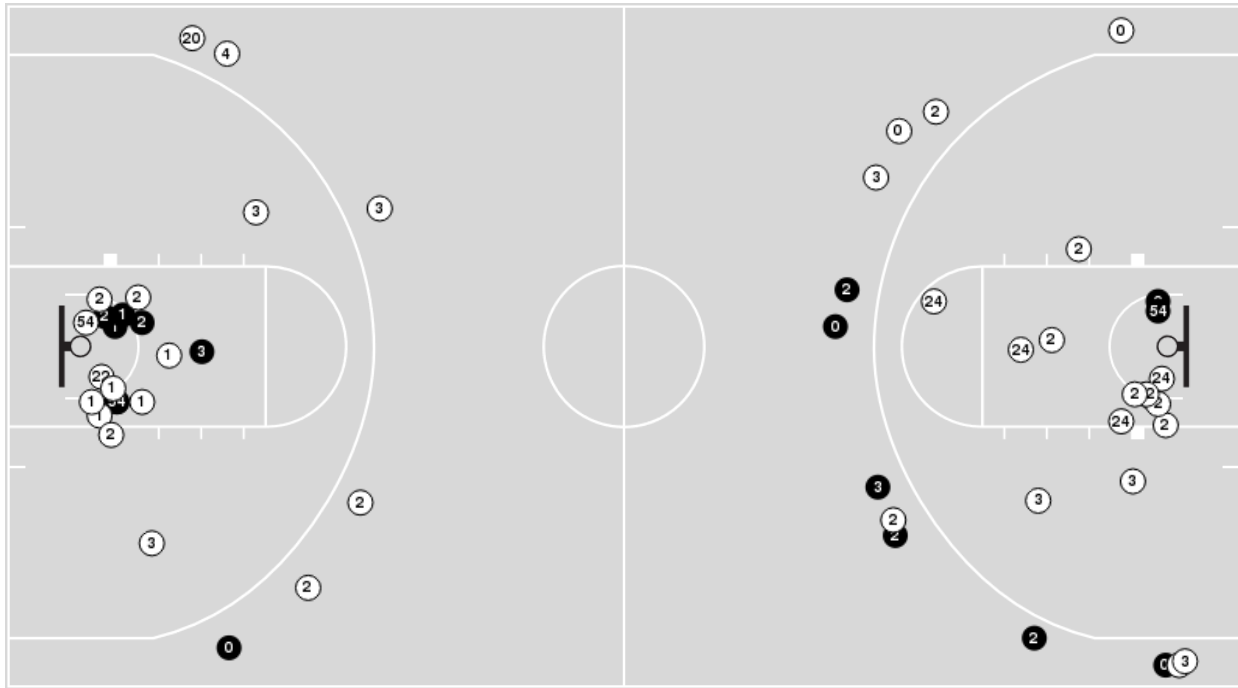

Officials: Felicia Grinter, Gina Cross, Natosha Harris

Players => 0, 1, 2, 3, 4, 11, 20, 22, 24, 33, 54 FG Types=>All Results=>All

Rutgers

All Field Goals