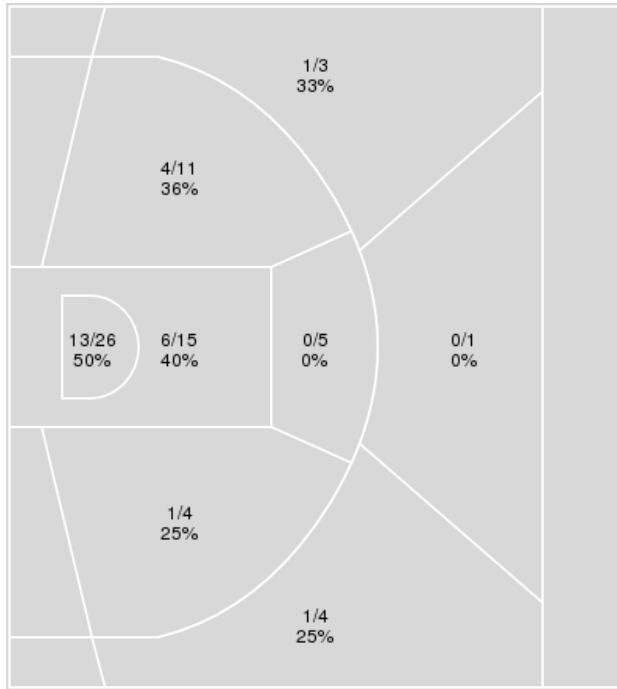

Florida at Auburn

01/30/23 Neville Arena, Auburn, Ala.
2022-23 Women's Basketball

Game Time: 6:00 PM
Game Duration: 2:01
Attendance: 2,551

Officials: Cameron Inouye, Felicia Grinter, Frank Steratore

{ Players => 0, 1, 2, 3, 4, 5, 10, 11, 12, 20, 21, 23, 24, 33, 51; } FG
Types => All; Results => All;

{ Players => All; } FG Types => All; Results => All;

Auburn