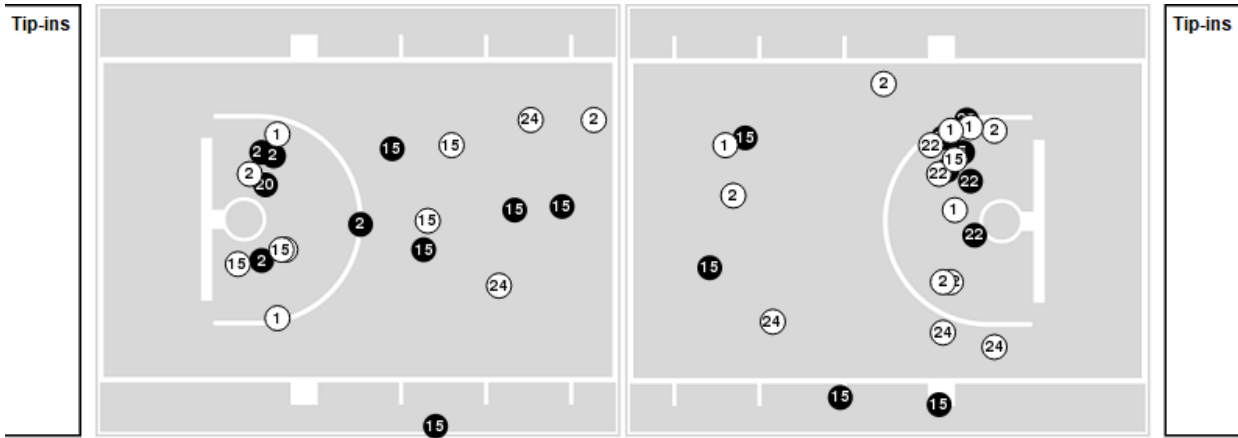

Blow Up Chart

● Made   ○ Missed   N - Player Number

Ole Miss	M/A	%
Field Goals	25/65	38
2 Points	23/57	40
3 Points	2/8	25
Free Throws	24/30	80

Ole Miss	M/A	%
Points in the Paint	34 (17 / 43)	40
Fast Break Points	17 (13/14)	93
Second Chance Points	10 (6/13)	46
Effective FG%	40