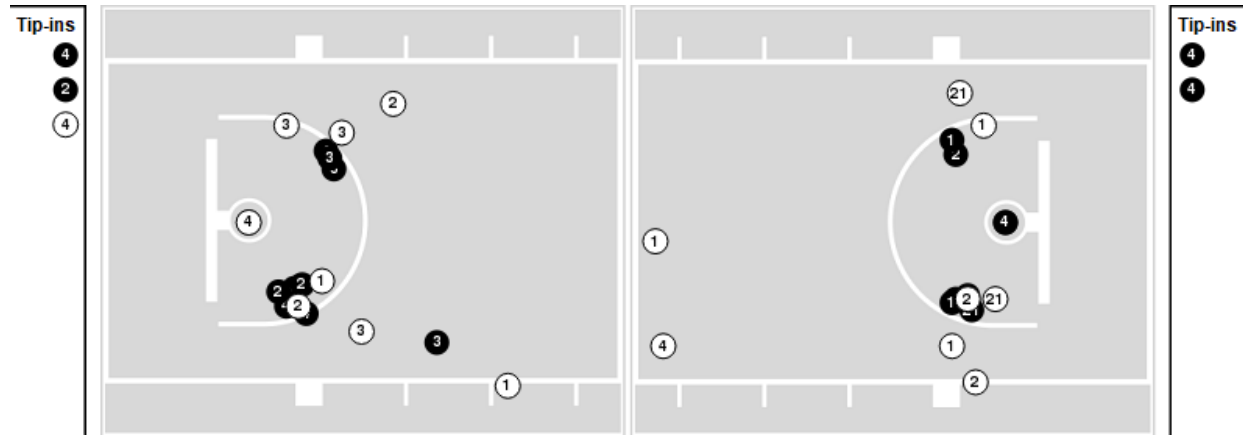

Officials: Brian Garland, Maj Forsberg, Fatou Cissoko-Stephens

Players => 0, 1, 2, 3, 4, 5, 10, 11, 12, 15, 21, 22, 23, 24, 25FG Types=>AllResults=>All

Mississippi St.

All Field Goals

Blow Up Chart

● Made ○ Missed N - Player Number