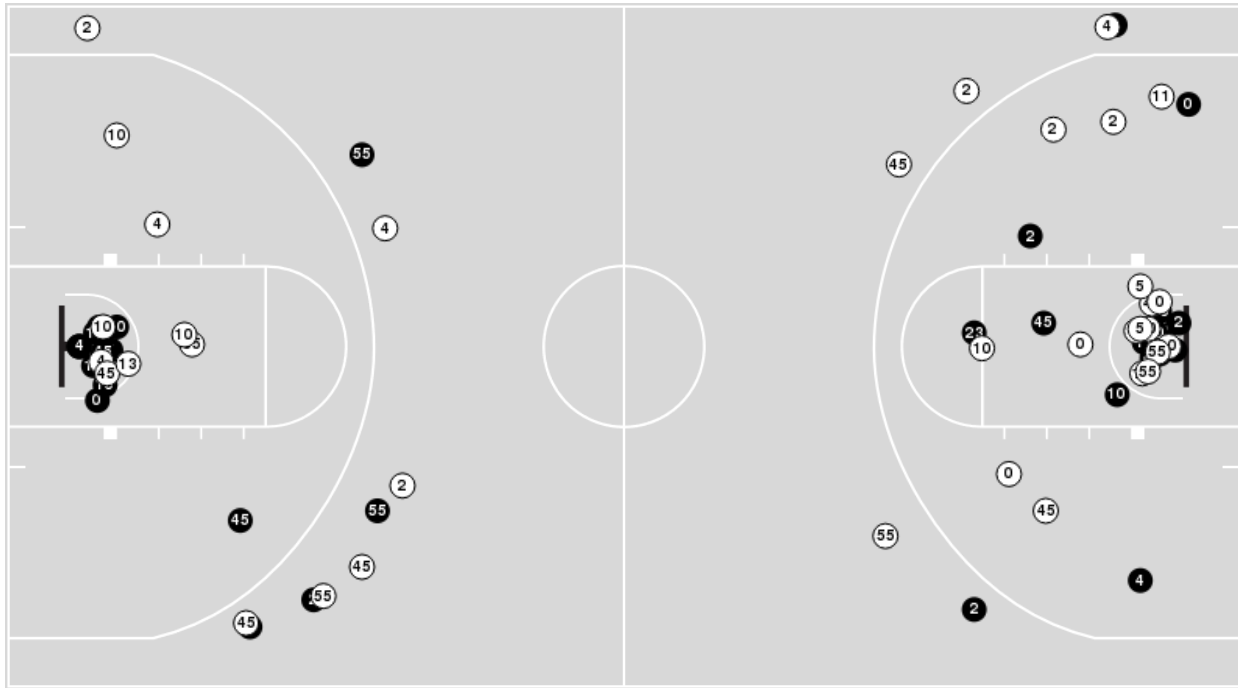

Auburn at LSU

01/15/23 Maravich Assembly Center, Baton Rouge
2022-23 Women's Basketball

Game Time: 2:00 PM
Game Duration: 1:48
Attendance: 11,475

Officials: William L. Smith, Ashlee Goode, Saif Esho

Players => 0, 2, 4, 5, 10, 10, 11, 13, 14, 15, 21, 23, 45, 55 FG Types=>AllResults=>All

LSU

All Field Goals