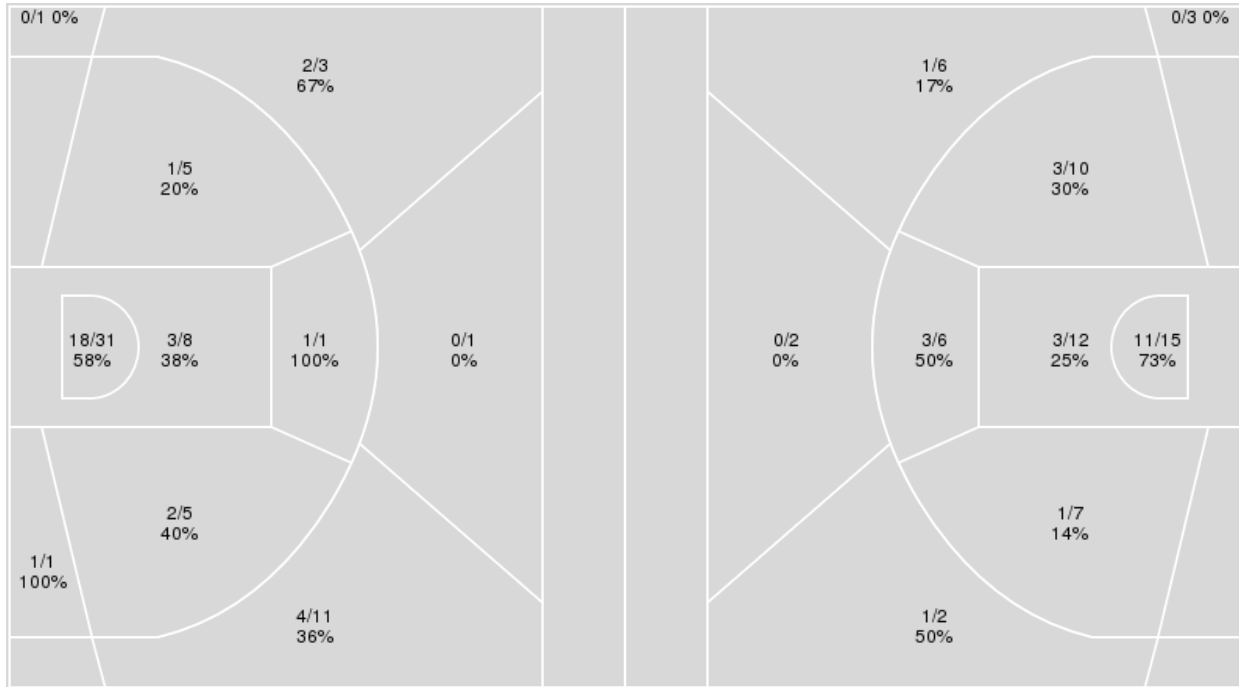

Auburn at LSU

01/15/23 Maravich Assembly Center, Baton Rouge
2022-23 Women's Basketball

Game Time: 2:00 PM
Game Duration: 1:48
Attendance: 11,475

Officials: William L. Smith, Ashlee Goode, Saif Esho

{ Players => 0, 2, 4, 5, 10, 10, 11, 13, 14, 15, 21, 23, 45, 55; } FG
Types => All; Results => All;

{ Players => 0, 1, 2, 3, 4, 5, 10, 11, 12, 20, 21, 23, 24, 33, 51; } FG
Types => All; Results => All;

LSU

Auburn

LSU	M/A	%
Field Goals	32/67	48
2 Points	26/51	51
3 Points	6/16	38
Free Throws	14/21	67

Auburn	M/A	%
Field Goals	23/63	37
2 Points	21/50	42
3 Points	2/13	15
Free Throws	6/16	38