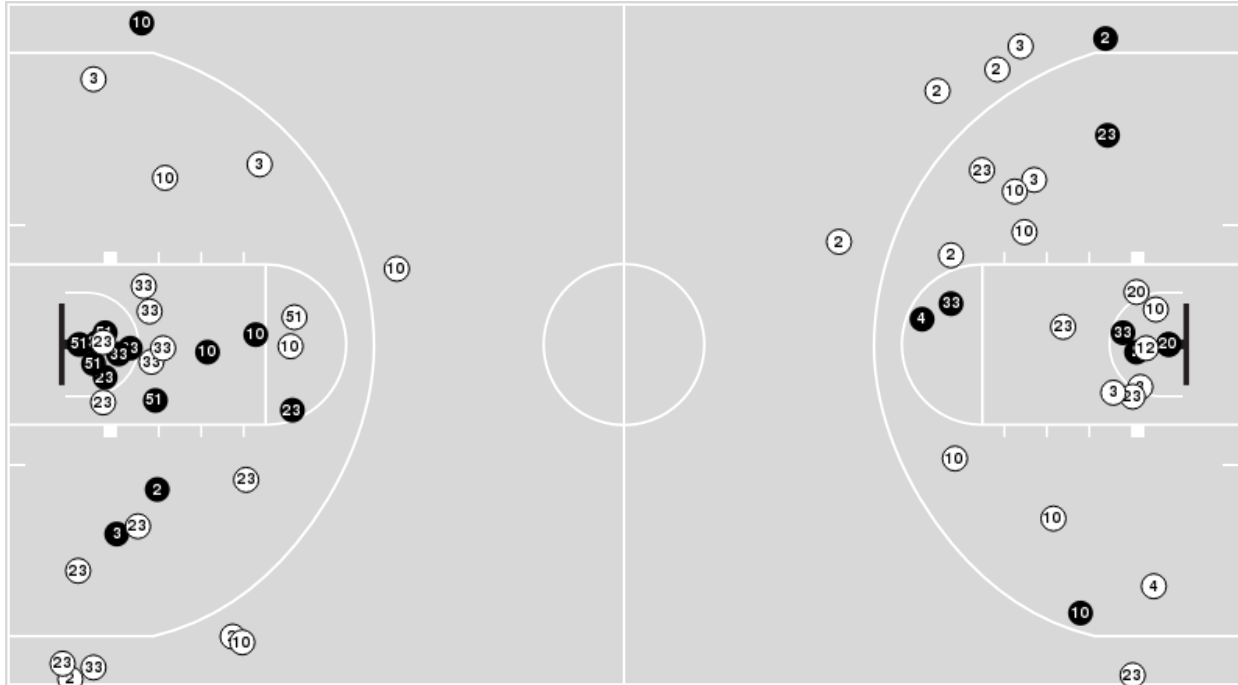

Auburn at LSU

01/15/23 Maravich Assembly Center, Baton Rouge
2022-23 Women's Basketball

Game Time: 2:00 PM
Game Duration: 1:48
Attendance: 11,475

Officials: William L. Smith, Ashlee Goode, Saif Esho

Players => 0, 1, 2, 3, 4, 5, 10, 11, 12, 20, 21, 23, 24, 33, 51 FG Types=>AllResults=>All

Auburn

All Field Goals