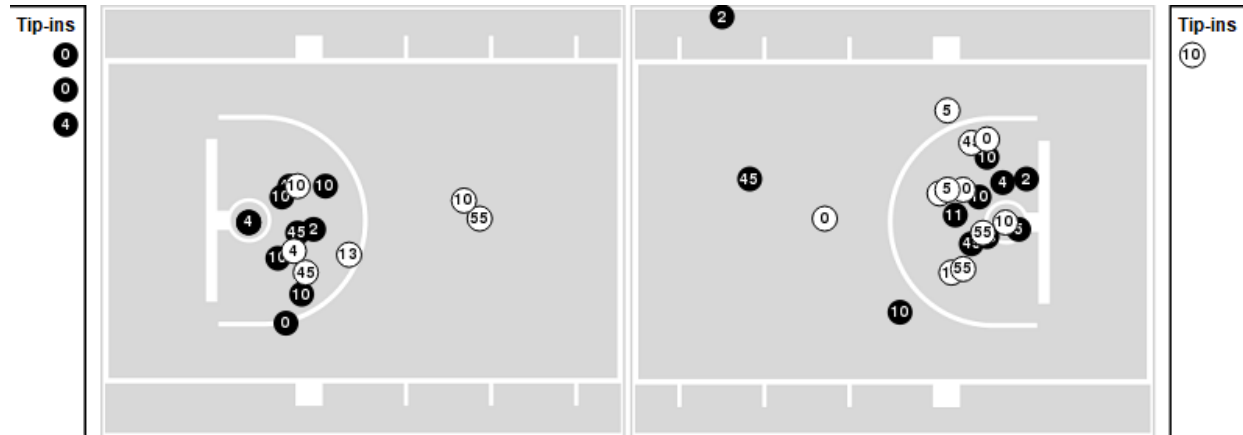

Blow Up Chart

● Made ○ Missed N - Player Number

LSU	M/A	%
Field Goals	32/67	48
2 Points	26/51	51
3 Points	6/16	38
Free Throws	14/21	67

LSU	M/A	%
Points in the Paint	42 (21 / 39)	54
Fast Break Points	23 (12/13)	92
Second Chance Points	17 (11/19)	58
Effective FG%	52