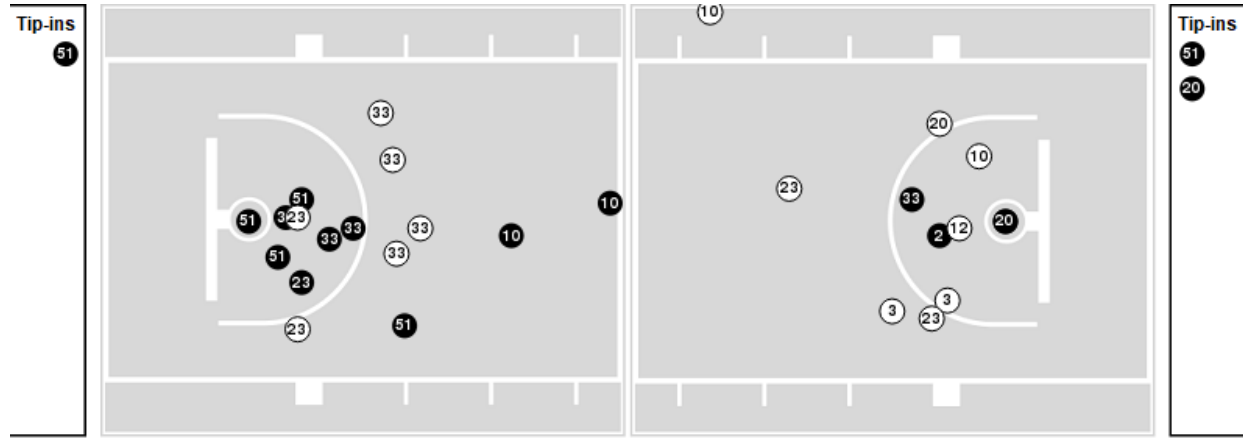

Blow Up Chart

● Made   ○ Missed   N - Player Number

Auburn	M/A	%
Field Goals	23/63	37
2 Points	21/50	42
3 Points	2/13	15
Free Throws	6/16	38

Auburn	M/A	%
Points in the Paint	28 (14 / 27)	52
Fast Break Points	3 (2/5)	40
Second Chance Points	17 (9/14)	64
Effective FG%	38