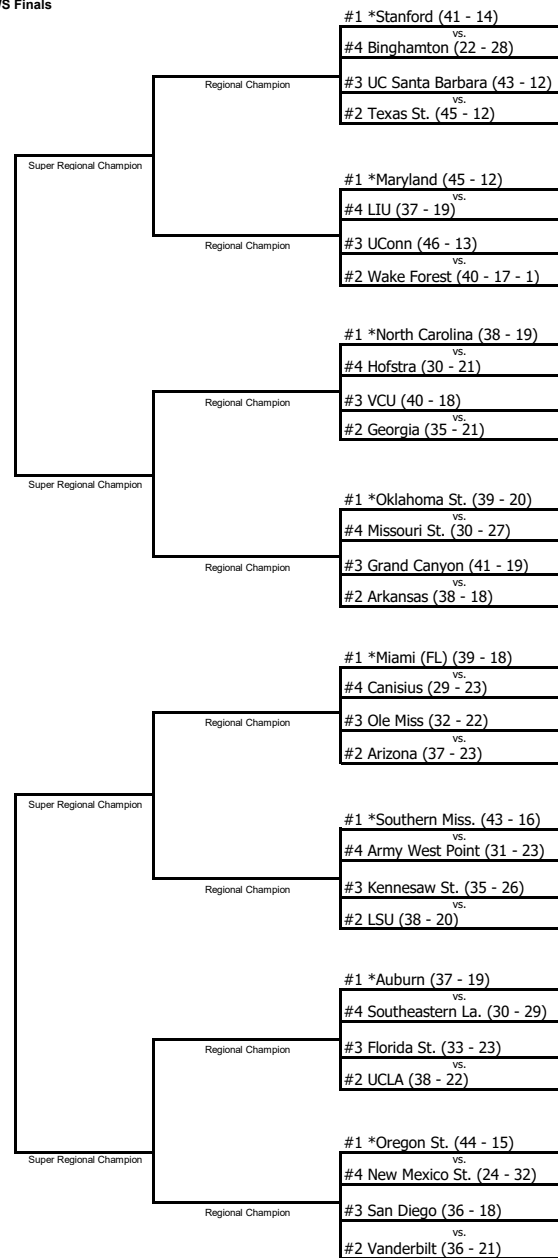

2022 NCAA Division I Baseball Championship

Regionals
June 3-6
*Campus or Neutral Sites
Double Elimination
First-Round Pairings

Super Regionals
June 10-12 or June 11-13
*Campus or Neutral Sites
Best-of-Three Games

Men's College World Series (MCWS)
June 17-26/27
Omaha, Nebraska
Double Elimination
First-Round Pairings
Best-of-Three MCWS Finals

Men's College World Series (MCWS)
June 17-26/27
Omaha, Nebraska
Double Elimination
First-Round Pairings
Best-of-Three MCWS Finals

Super Regionals
June 10-12 or June 11-13
*Campus or Neutral Sites
Best-of-Three Games

Regionals
June 3-6
*Campus or Neutral Sites
Double Elimination
First-Round Pairings

National Top 16 Seeds

1. Tennessee (53-7)
2. Stanford (41-14)
3. Oregon St. (44-15)
4. Virginia Tech (41-15)
5. Texas A&M (37-18)
6. Miami (FL) (39-18)
7. Oklahoma St. (39-20)
8. East Carolina (42-18)
9. Texas (42-19)
10. North Carolina (38-19)
11. Southern Miss. (43-16)
12. Louisville (38-18-1)
13. Florida (39-22)
14. Auburn (37-19)
15. Maryland (45-12)
16. Ga. Southern (40-18)