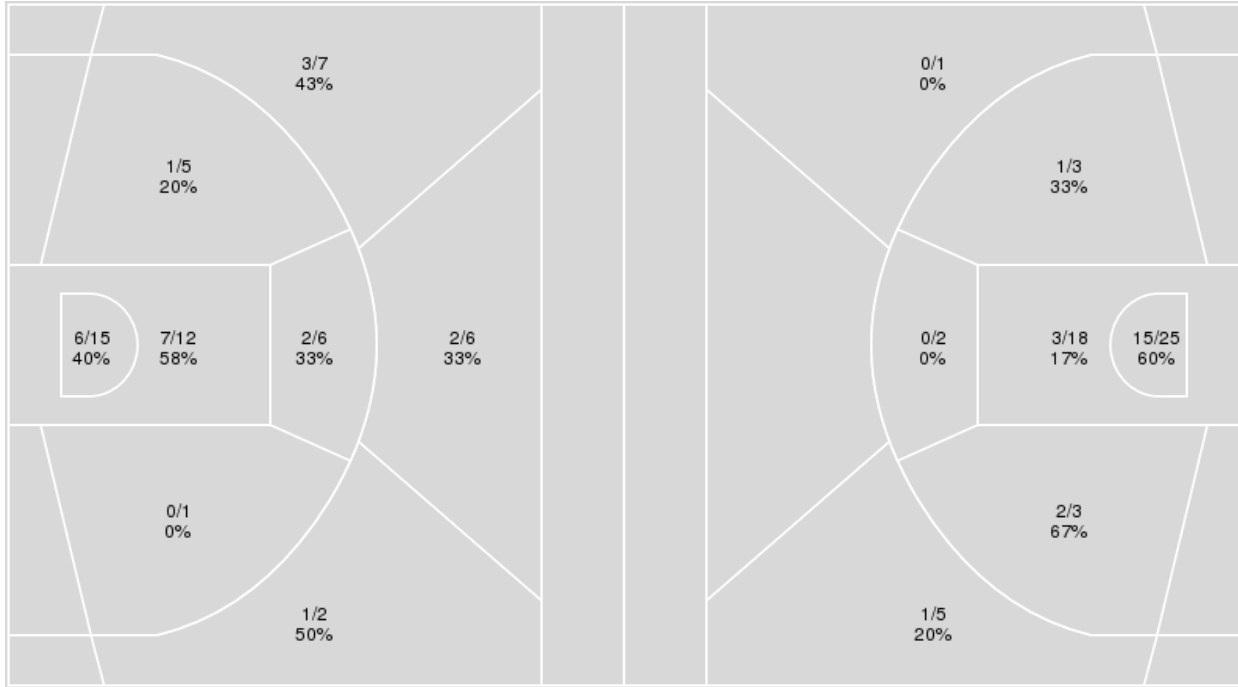

Georgia at Auburn

02/20/22 Auburn Arena, Auburn, Ala.
2021-22 Women's Basketball

Officials: Eric Brewton, Douglas Knight, Kristen Bell

{ Players => 0, 1, 2, 3, 4, 5, 10, 11, 12, 14, 15, 20, 23, 24, 51; } FG
Types => All; Results => All;

{ Players => All; } FG Types => All; Results => All;

Auburn

Georgia

Auburn	M/A	%
Field Goals	22/54	41
2 Points	16/39	41
3 Points	6/15	40
Free Throws	15/23	65

Georgia	M/A	%
Field Goals	22/57	39
2 Points	21/51	41
3 Points	1/6	17
Free Throws	15/18	83