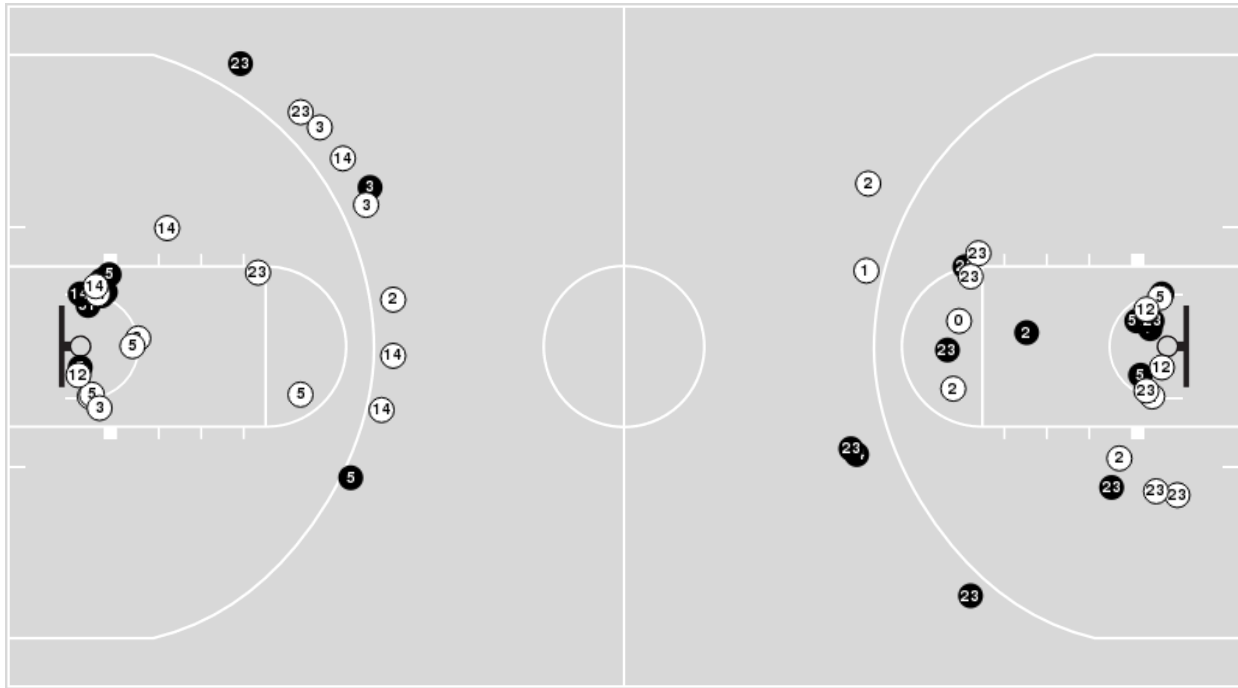

Georgia at Auburn

02/20/22 Auburn Arena, Auburn, Ala.
2021-22 Women's Basketball

Game Time: 11:00 AM
Game Duration: 2:16
Attendance: 2,906

Officials: Eric Brewton, Douglas Knight, Kristen Bell

Players => 0, 1, 2, 3, 4, 5, 10, 11, 12, 14, 15, 20, 23, 24, 51 FG Types=>All Results=>All

Auburn

All Field Goals