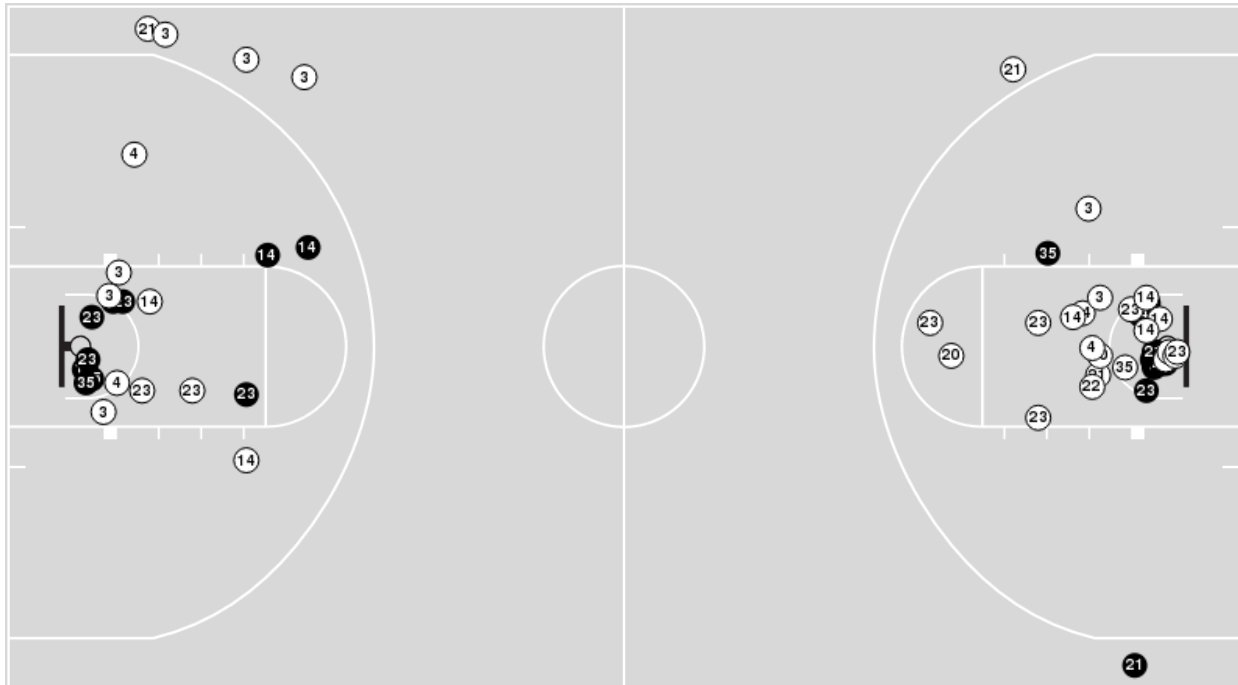

**Georgia at Auburn**

02/20/22 Auburn Arena, Auburn, Ala.  
2021-22 Women's Basketball

Officials: Eric Brewton, Douglas Knight, Kristen Bell

Players => AllFG Types=>AllResults=>All

**Georgia**

**All Field Goals**