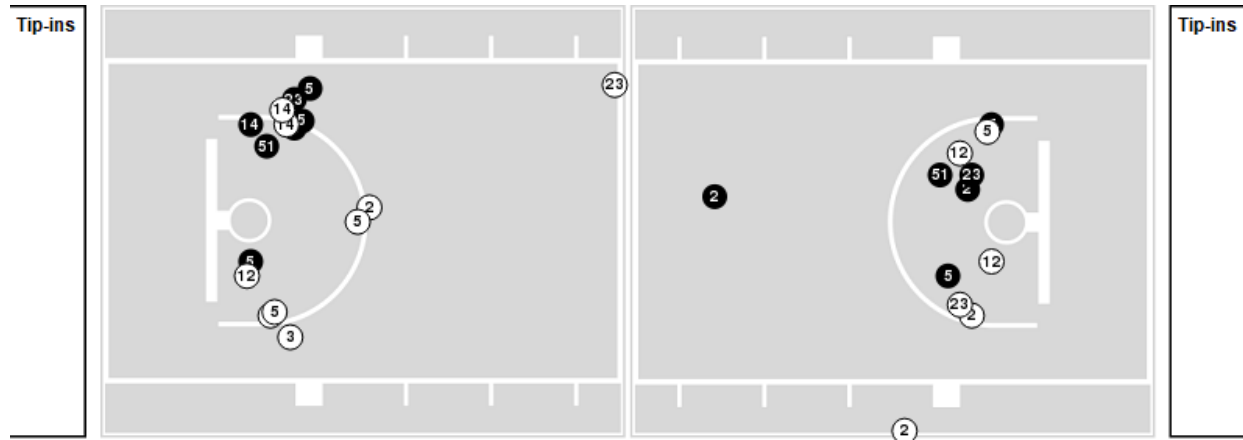

Blow Up Chart

● Made ○ Missed N - Player Number

Auburn	M/A	%
Field Goals	22/54	41
2 Points	16/39	41
3 Points	6/15	40
Free Throws	15/23	65

Auburn	M/A	%
Points in the Paint	26 (13 / 27)	48
Fast Break Points	10 (6/7)	86
Second Chance Points	6 (3/8)	38
Effective FG%	46