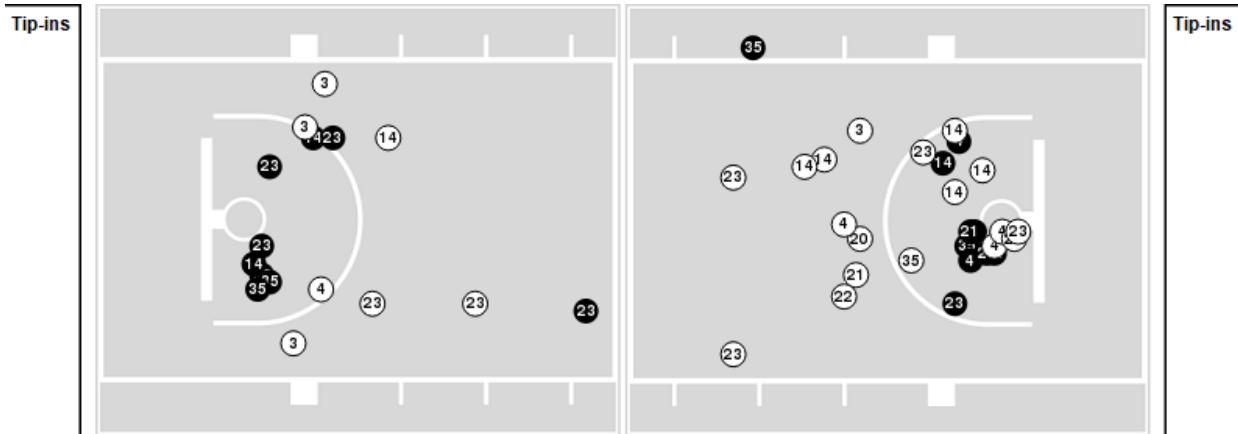

Blow Up Chart

● Made   ○ Missed   N - Player Number

Georgia	M/A	%
Field Goals	22/57	39
2 Points	21/51	41
3 Points	1/6	17
Free Throws	15/18	83

Georgia	M/A	%
Points in the Paint	36 (18 / 43)	42
Fast Break Points	9 (6/7)	86
Second Chance Points	11 (9/12)	75
Effective FG%	39