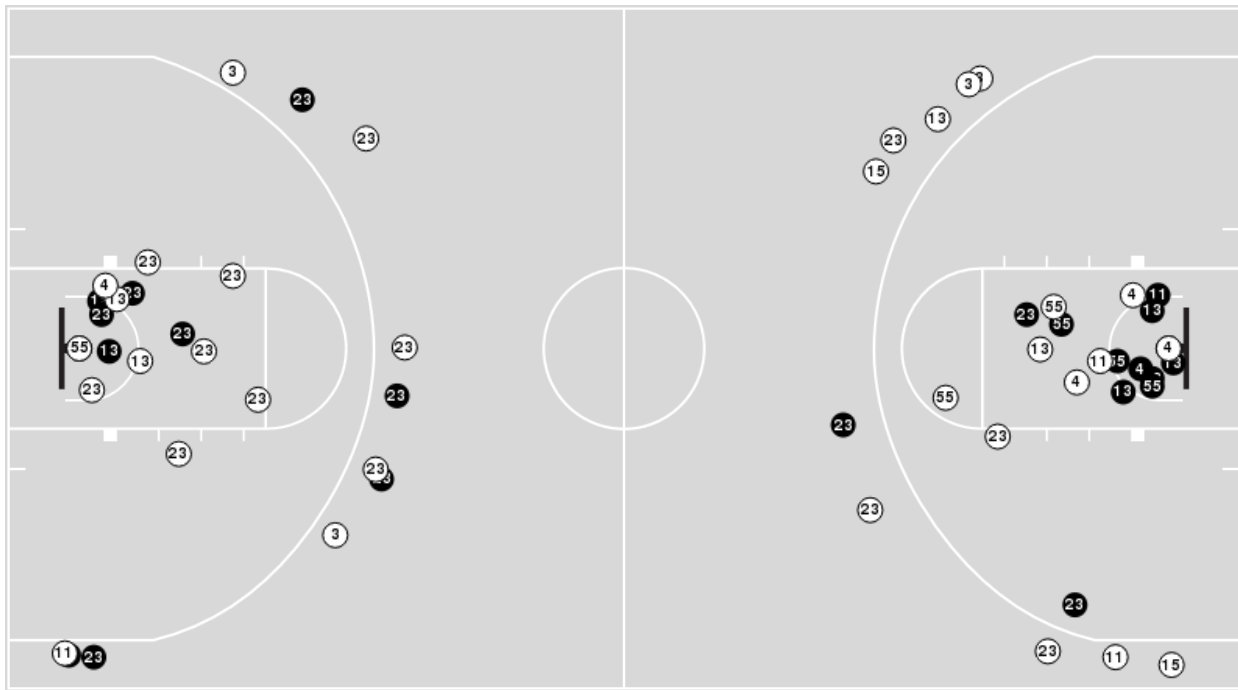

Auburn at Arkansas

02/10/22 Bud Walton Arena, Fayetteville
2021-22 Women's Basketball

Game Time: 7:00 PM
Game Duration: 2:01
Attendance: 2,862

Officials: Cameron Inouye, Brian Hall, Fatou Cissoko-Stephens

Players => 1, 2, 3, 4, 11, 13, 15, 22, 23, 24, 25, 30, 43, 55 FG Types=>AllResults=>All

Arkansas

All Field Goals