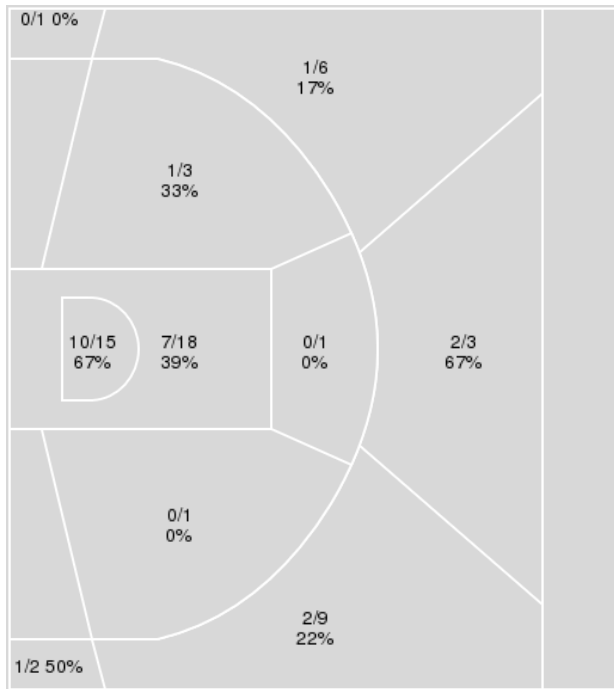

Auburn at Arkansas

02/10/22 Bud Walton Arena, Fayetteville
2021-22 Women's Basketball

Game Time: 7:00 PM
Game Duration: 2:01
Attendance: 2,862

Officials: Cameron Inouye, Brian Hall, Fatou Cissoko-Stephens

{ Players => 1, 2, 3, 4, 11, 13, 15, 22, 23, 24, 25, 30, 43, 55; } FG
Types => All; Results => All;

{ Players => 0, 1, 2, 3, 4, 5, 10, 11, 12, 14, 15, 20, 23, 24, 51; } FG
Types => All; Results => All;

Arkansas