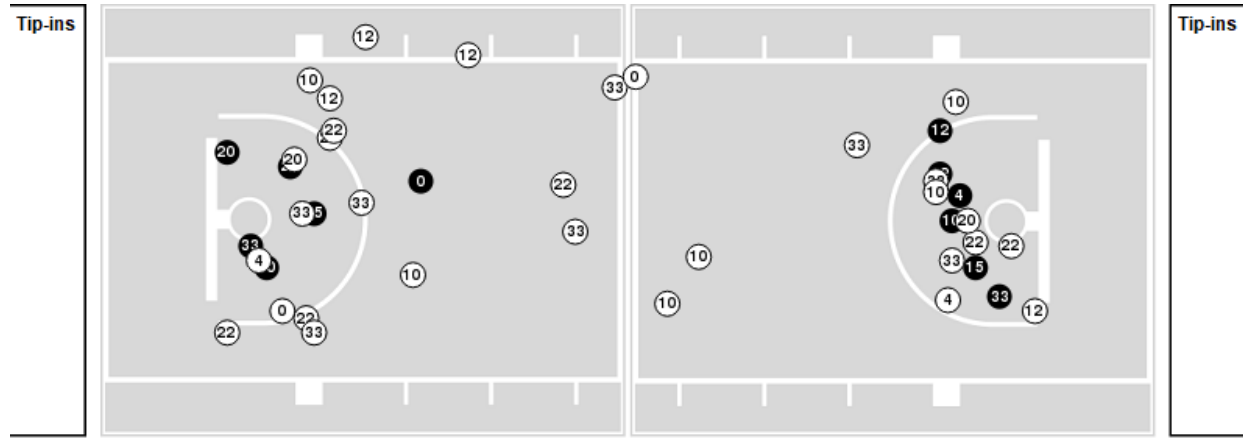

Blow Up Chart

● Made ○ Missed N - Player Number

UCF	M/A	%
Field Goals	13/58	22
2 Points	13/50	26
3 Points	0/8	0
Free Throws	20/28	71

UCF	M/A	%
Points in the Paint	24 (12 / 41)	29
Fast Break Points	7 (6/8)	75
Second Chance Points	9 (5/12)	42
Effective FG%	22