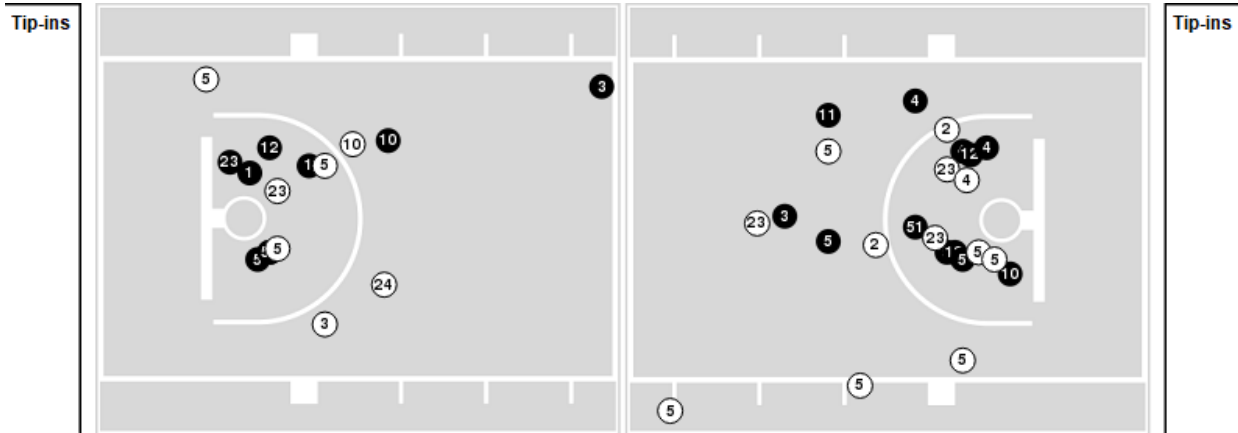

Blow Up Chart

● Made ○ Missed N - Player Number

Auburn	M/A	%
Field Goals	33/69	48
2 Points	27/56	48
3 Points	6/13	46
Free Throws	14/19	74

Auburn	M/A	%
Points in the Paint	42 (21 / 38)	55
Fast Break Points	23 (14/15)	93
Second Chance Points	13 (9/15)	60
Effective FG%	52