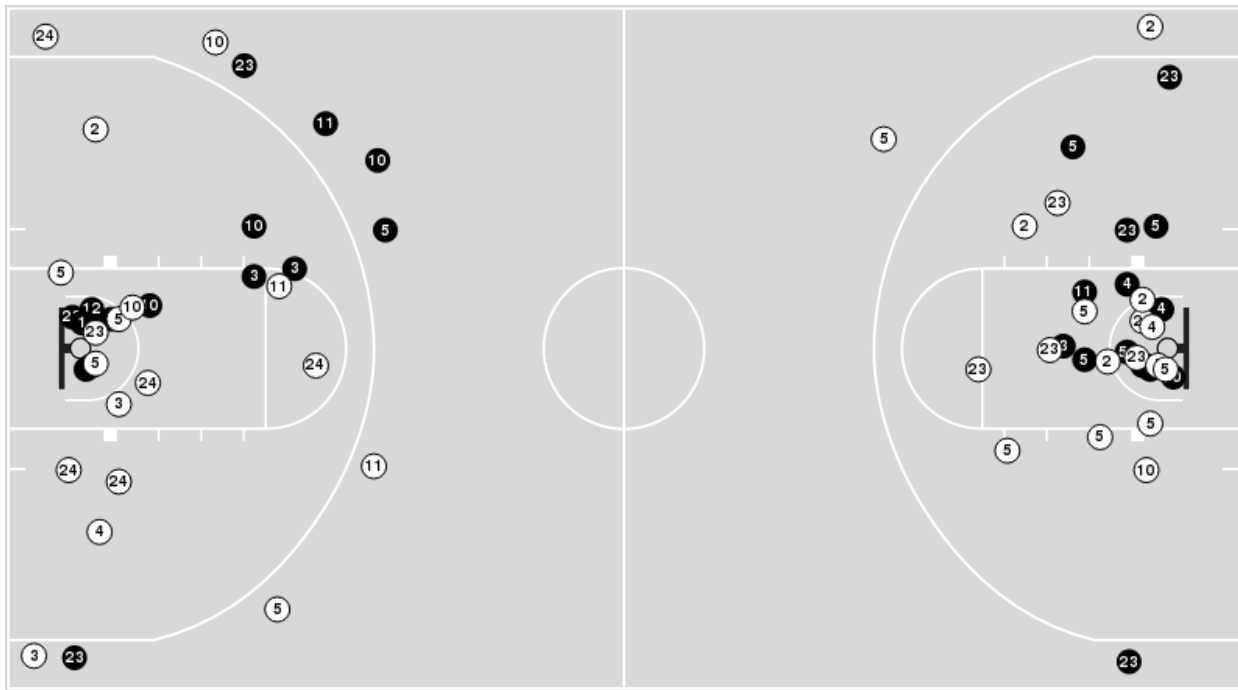

UCF at Auburn

12/03/22 Neville Arena, Auburn, Ala.
2022-23 Women's Basketball

Game Time: 2:00 PM
Game Duration: 2:06
Attendance: 1,892

Officials: Cameron Inouye, Ashlee Goode, Eric Baker

Players => 0, 1, 2, 3, 4, 5, 10, 11, 12, 20, 21, 23, 24, 33, 51 FG Types=>AllResults=>All

Auburn

All Field Goals