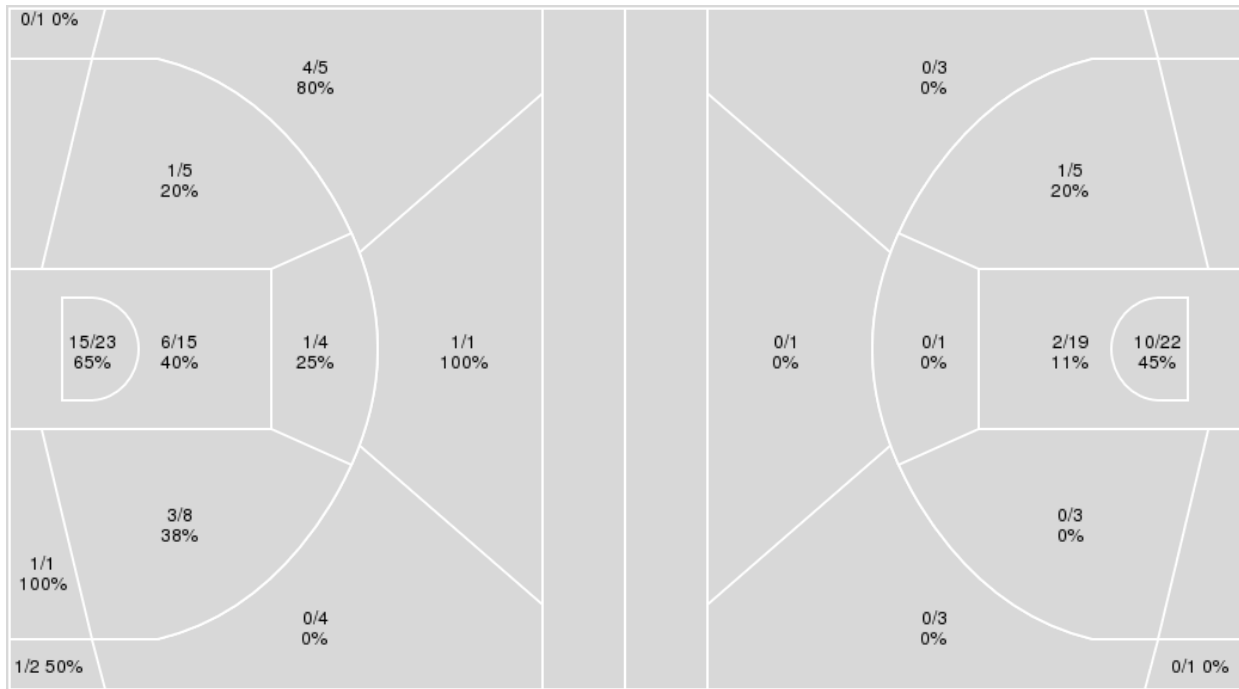

UCF at Auburn

12/03/22 Neville Arena, Auburn, Ala.
2022-23 Women's Basketball

Game Time: 2:00 PM
Game Duration: 2:06
Attendance: 1,892

Officials: Cameron Inouye, Ashlee Goode, Eric Baker

{ Players => 0, 1, 2, 3, 4, 5, 10, 11, 12, 20, 21, 23, 24, 33, 51; } FG
Types => All; Results => All;

{ Players => 0, 4, 5, 10, 12, 14, 15, 20, 22, 23, 30, 33, 42; } FG Types
=> All; Results => All;

Auburn

UCF

Auburn	M/A	%
Field Goals	33/69	48
2 Points	27/56	48
3 Points	6/13	46
Free Throws	14/19	74

UCF	M/A	%
Field Goals	13/58	22
2 Points	13/50	26
3 Points	0/8	0
Free Throws	20/28	71