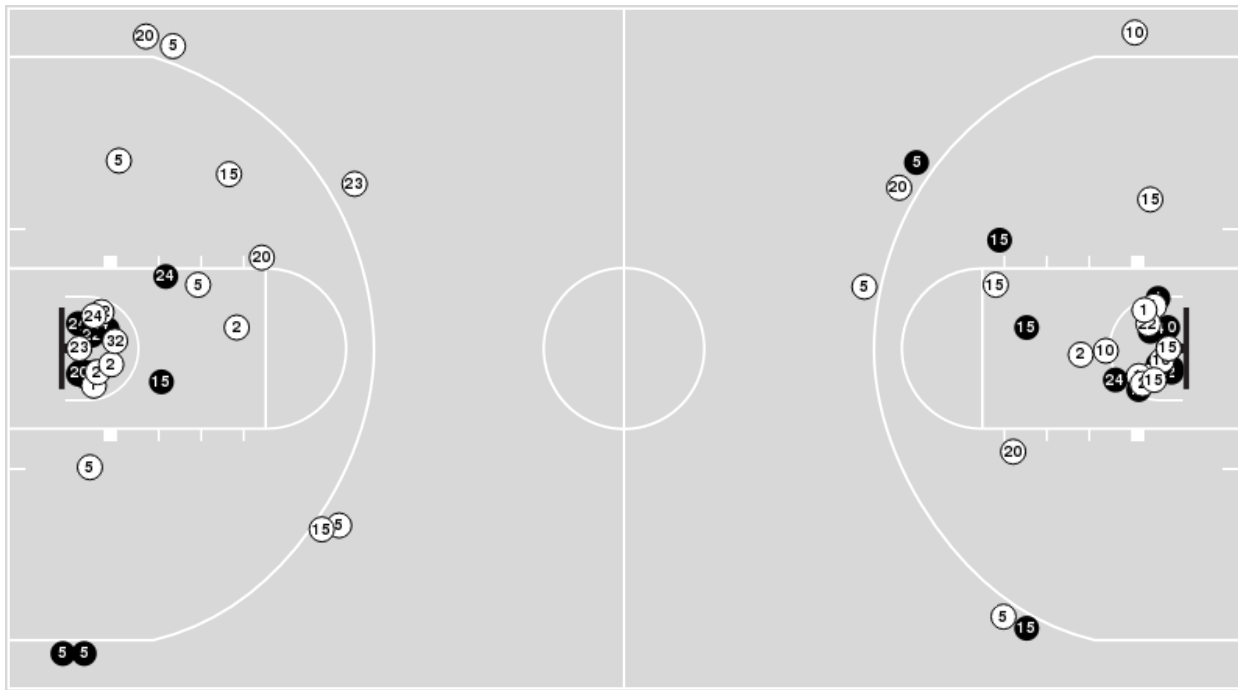

Auburn at Ole Miss

12/29/22 The Sandy and John Black Pavilion at Ole Miss, Oxford, MS
2022-23 Women's Basketball

Game Time: 6:00 PM
Game Duration: 2:01
Attendance: 2,369

Officials: Brian Garland, Meadow Overstreet, Billy Smith

Players => 0, 1, 2, 5, 10, 12, 15, 20, 22, 23, 24, 32FG Types=>AllResults=>All

Ole Miss

All Field Goals