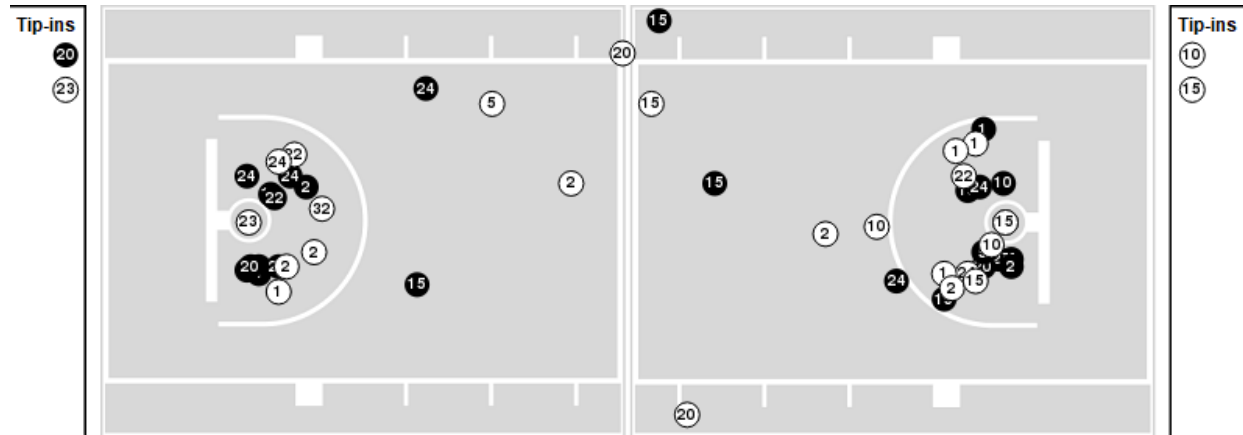

Blow Up Chart

● Made ○ Missed N - Player Number

Ole Miss	M/A	%
Field Goals	31/68	46
2 Points	27/55	49
3 Points	4/13	31
Free Throws	13/22	59

Ole Miss	M/A	%
Points in the Paint	52 (26 / 48)	54
Fast Break Points	13 (7/10)	70
Second Chance Points	12 (8/19)	42
Effective FG%	49