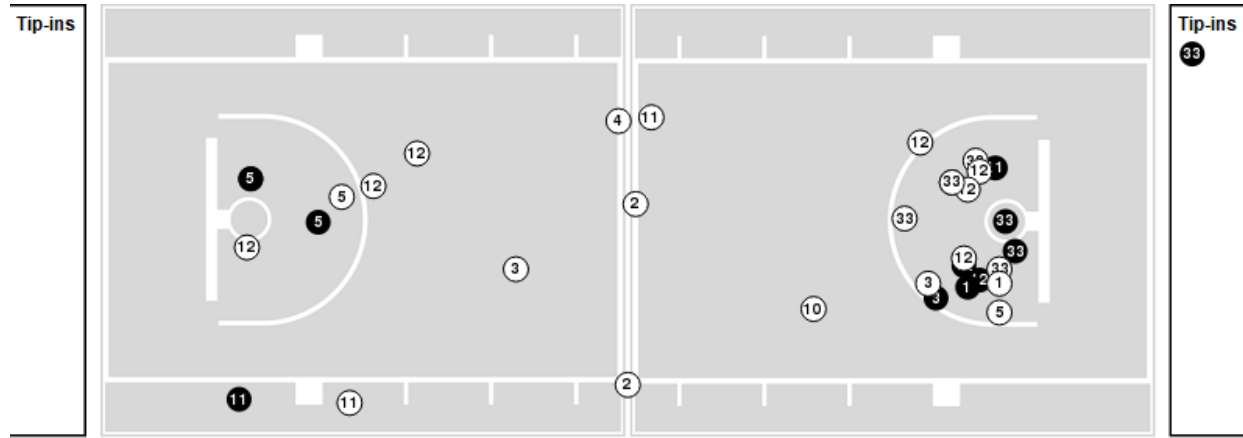

Blow Up Chart

● Made ○ Missed N - Player Number

Auburn	M/A	%
Field Goals	15/60	25
2 Points	15/50	30
3 Points	0/10	0
Free Throws	17/28	61

Auburn	M/A	%
Points in the Paint	20 (10 / 31)	32
Fast Break Points	5 (4/5)	80
Second Chance Points	9 (7/15)	47
Effective FG%	25