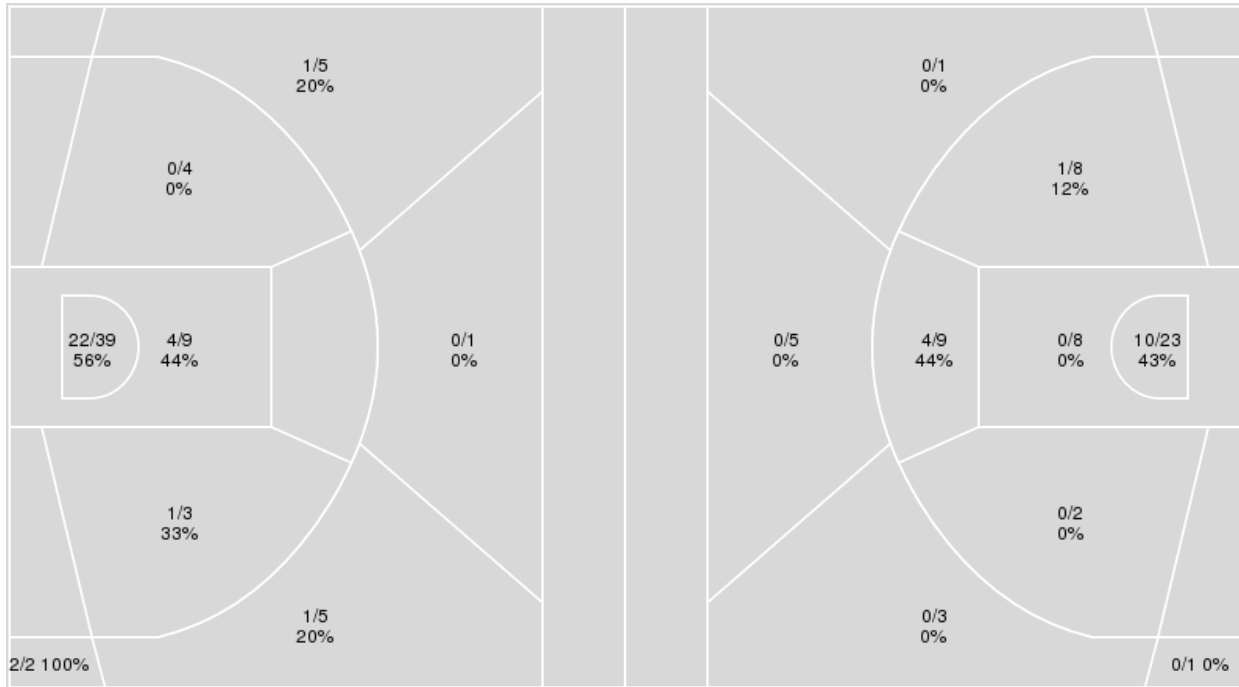

Auburn at Ole Miss

12/29/22 The Sandy and John Black Pavilion at Ole Miss, Oxford, MS
2022-23 Women's Basketball

Game Time: 6:00 PM
Game Duration: 2:01
Attendance: 2,369

Officials: Brian Garland, Meadow Overstreet, Billy Smith

{ Players => 0, 1, 2, 5, 10, 12, 15, 20, 22, 23, 24, 32; } FG Types => All;
Results => All;

{ Players => 0, 1, 2, 3, 4, 5, 10, 11, 12, 20, 21, 23, 24, 33, 51; } FG
Types => All; Results => All;

Ole Miss

Auburn

Ole Miss	M/A	%
Field Goals	31/68	46
2 Points	27/55	49
3 Points	4/13	31
Free Throws	13/22	59

Auburn	M/A	%
Field Goals	15/60	25
2 Points	15/50	30
3 Points	0/10	0
Free Throws	17/28	61