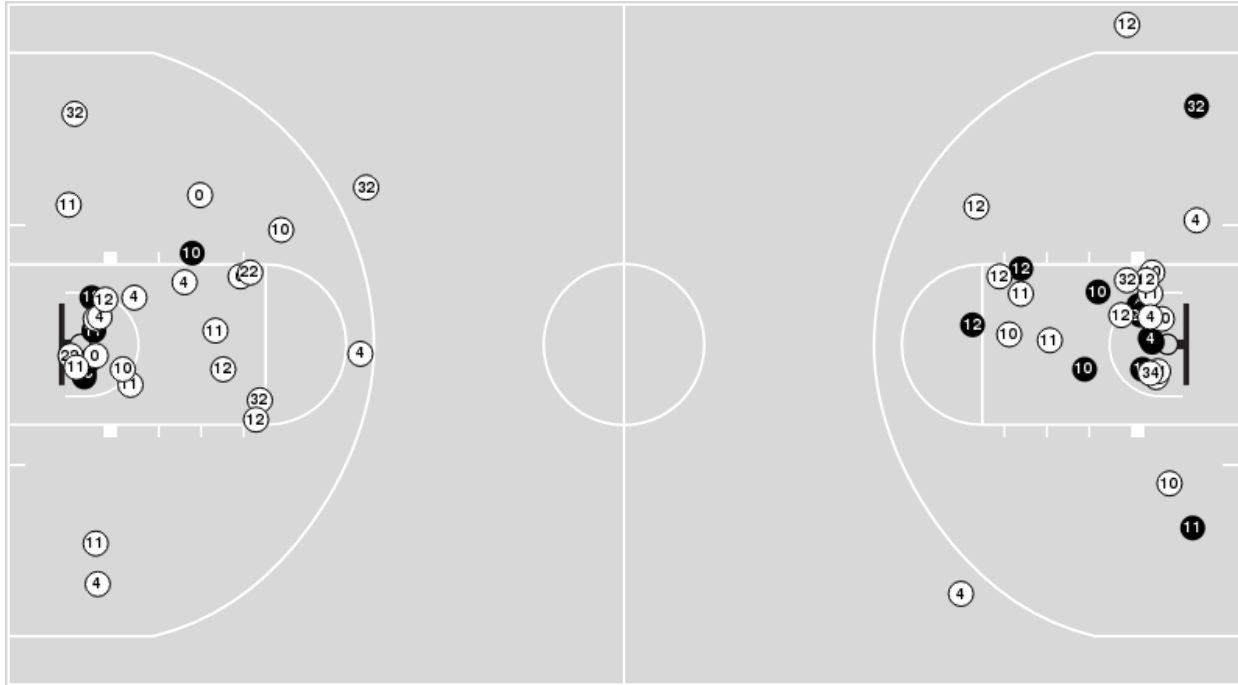

Little Rock at Auburn

11/30/22 Neville Arena, Auburn, Ala.
2022-23 Women's Basketball

Officials: Brian Hall, Chaney Muench, Saif Esho

Players => 0, 1, 2, 3, 4, 5, 10, 11, 12, 13, 22, 32, 34 FG Types=>AllResults=>All

Little Rock

All Field Goals