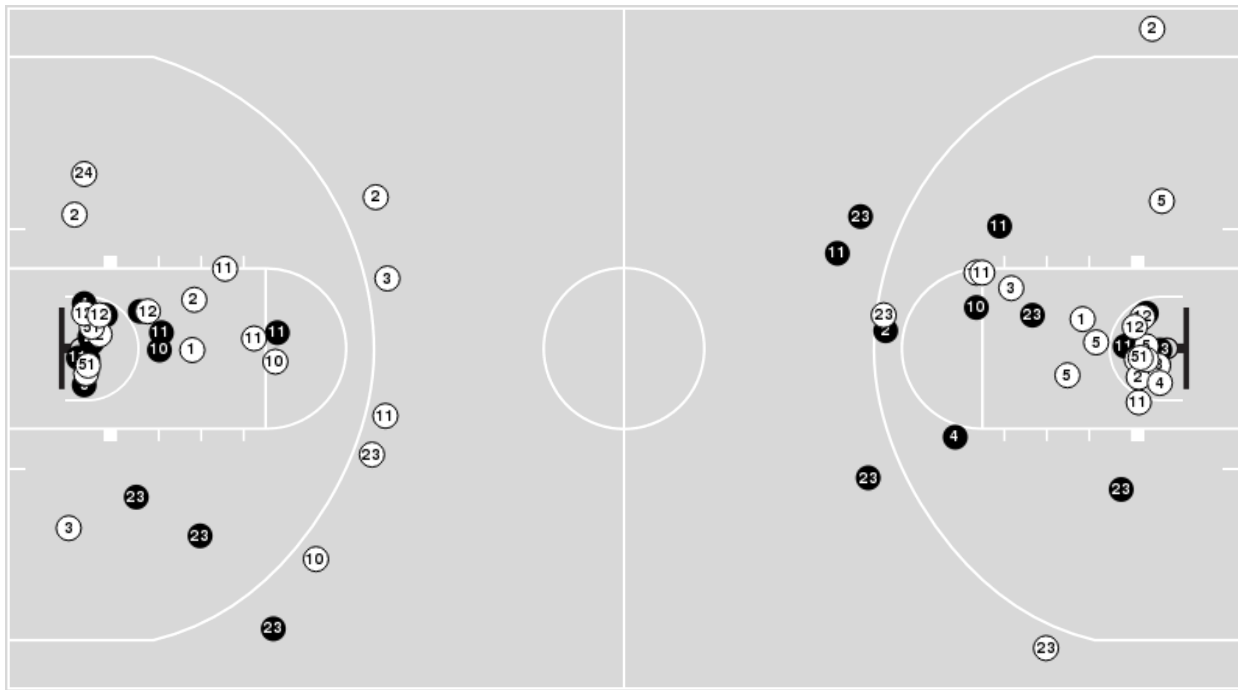

Little Rock at Auburn

11/30/22 Neville Arena, Auburn, Ala.
2022-23 Women's Basketball

Officials: Brian Hall, Chaney Muench, Saif Esho

Players => 0, 1, 2, 3, 4, 5, 10, 11, 12, 20, 21, 23, 24, 33, 51 FG Types=>AllResults=>All

Auburn

All Field Goals