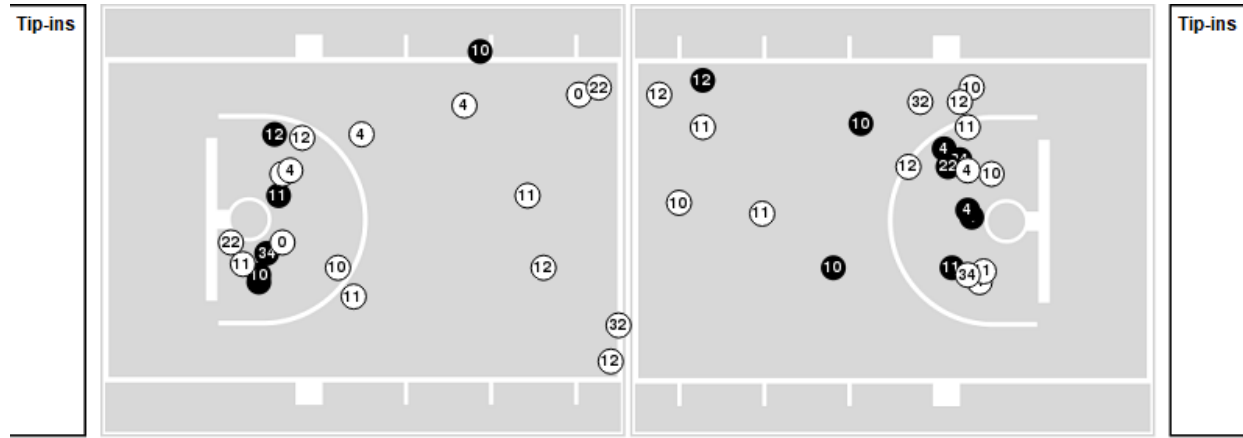

Blow Up Chart

● Made ○ Missed N - Player Number

Little Rock	M/A	%
Field Goals	18/61	30
2 Points	18/58	31
3 Points	0/3	0
Free Throws	12/21	57

Little Rock	M/A	%
Points in the Paint	28 (14 / 44)	32
Fast Break Points	3 (2/3)	67
Second Chance Points	8 (5/18)	28
Effective FG%	30