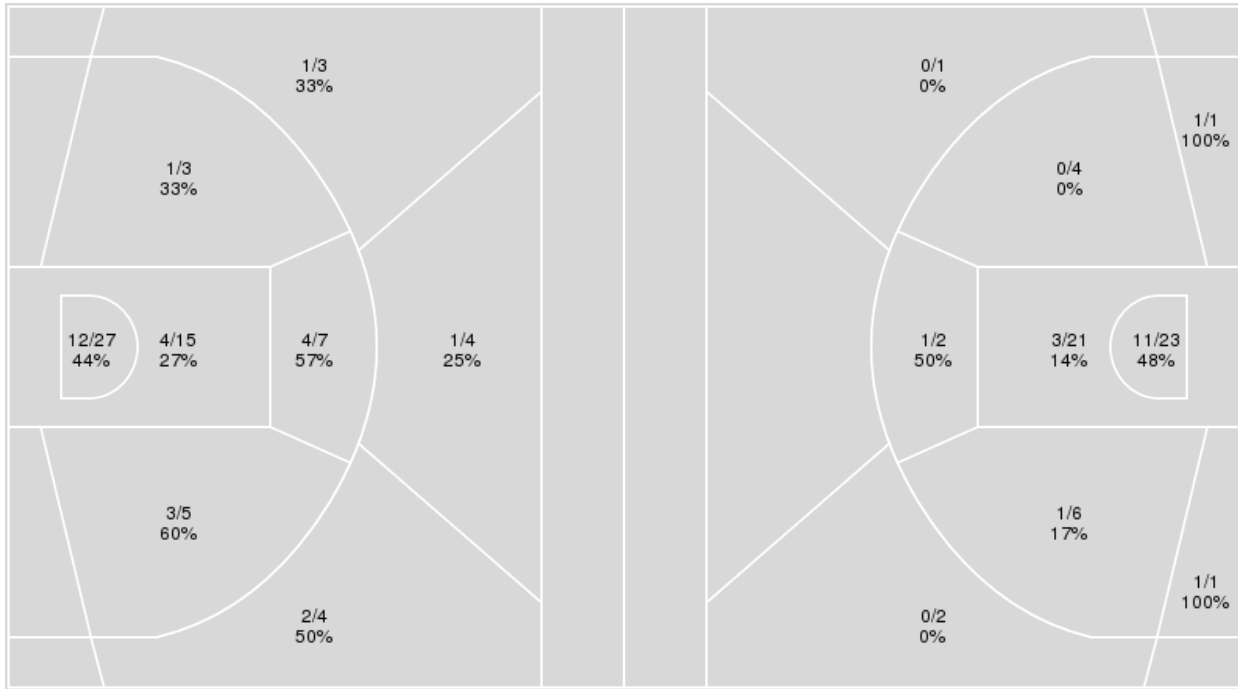

Little Rock at Auburn

11/30/22 Neville Arena, Auburn, Ala.
2022-23 Women's Basketball

Officials: Brian Hall, Chaney Muench, Saif Esho

{ Players => 0, 1, 2, 3, 4, 5, 10, 11, 12, 20, 21, 23, 24, 33, 51; } FG
Types => All; Results => All;

{ Players => 0, 1, 2, 3, 4, 5, 10, 11, 12, 13, 22, 32, 34; } FG Types =>
All; Results => All;

Auburn

Little Rock

Auburn	M/A	%
Field Goals	28/68	41
2 Points	24/57	42
3 Points	4/11	36
Free Throws	10/14	71

Little Rock	M/A	%
Field Goals	18/61	30
2 Points	18/58	31
3 Points	0/3	0
Free Throws	12/21	57