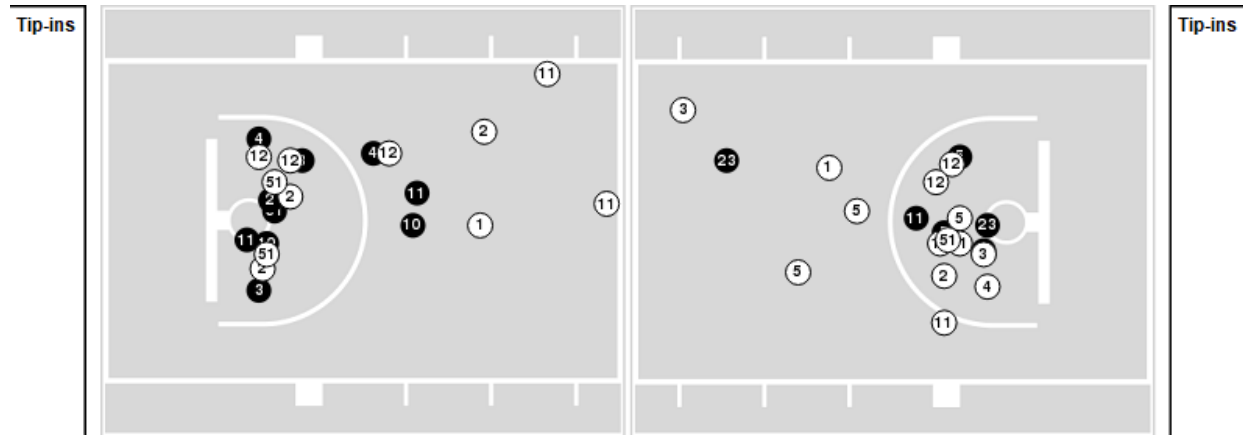

Blow Up Chart

● Made   ○ Missed   N - Player Number

Auburn	M/A	%
Field Goals	28/68	41
2 Points	24/57	42
3 Points	4/11	36
Free Throws	10/14	71

Auburn	M/A	%
Points in the Paint	32 (16 / 42)	38
Fast Break Points	14 (9/9)	100
Second Chance Points	8 (4/11)	36
Effective FG%	44