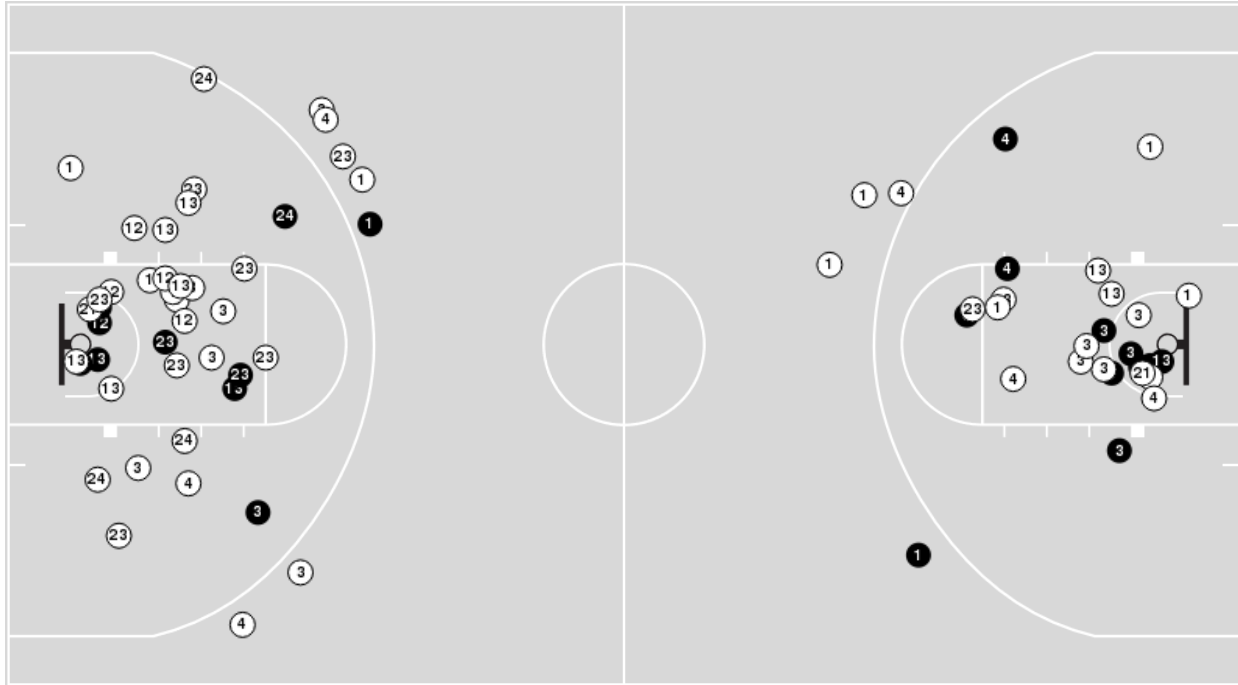

Tuskegee at Auburn

11/03/22 Neville Arena, Auburn, Ala.
2022-23 Women's Basketball

Officials: Kylie Galloway, Stephanie Barksdale, Timothy Greene

Players => 1, 2, 3, 4, 5, 10, 11, 12, 13, 14, 15, 21, 22, 23, 24, 44FG Types=>AllResults=>All

Tuskegee

All Field Goals