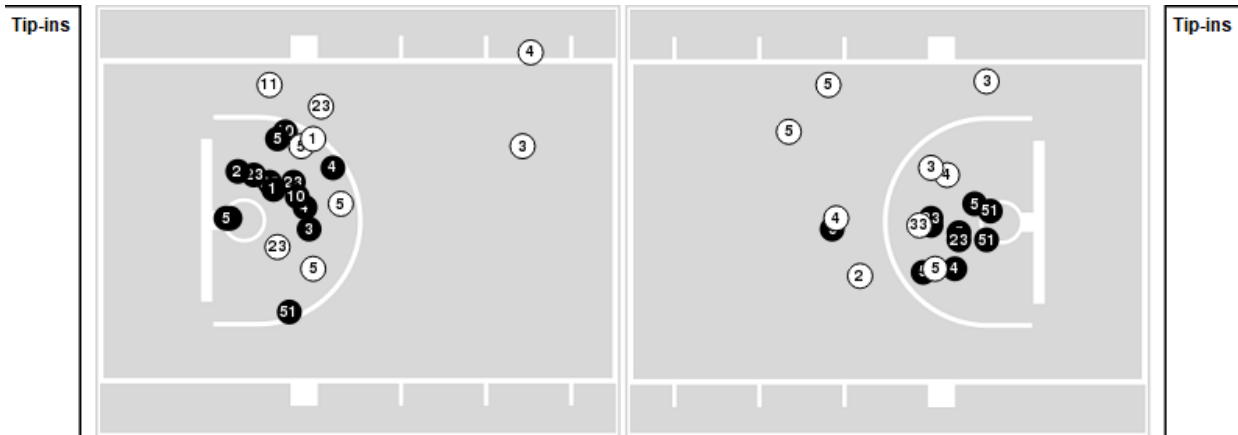

Blow Up Chart

● Made   ○ Missed   N - Player Number

Auburn	M/A	%
Field Goals	30/65	46
2 Points	26/54	48
3 Points	4/11	36
Free Throws	17/25	68

Auburn	M/A	%
Points in the Paint	48 (24 / 41)	59
Fast Break Points	30 (18/20)	90
Second Chance Points	12 (6/11)	55
Effective FG%	49