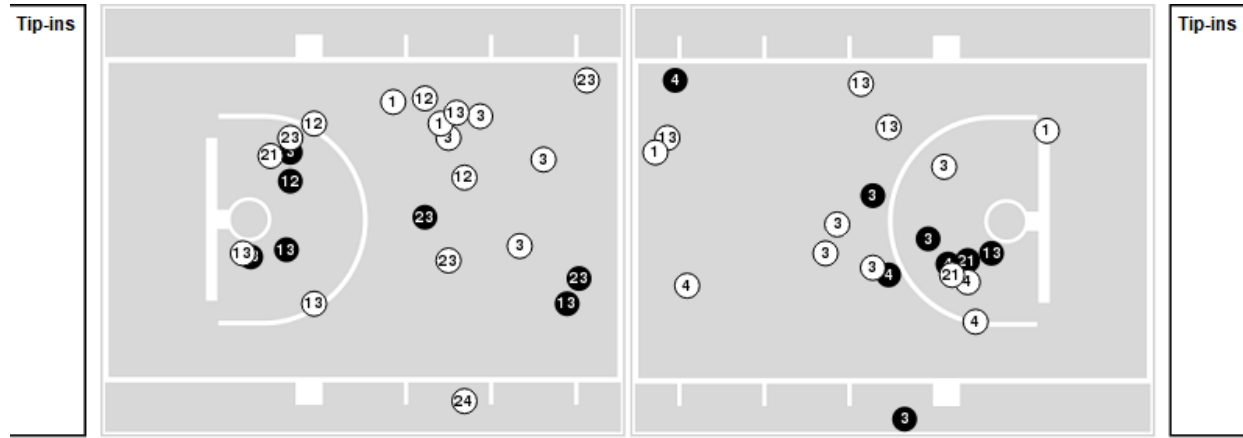

Blow Up Chart

● Made ○ Missed N - Player Number

Tuskegee	M/A	%
Field Goals	21/73	29
2 Points	19/62	31
3 Points	2/11	18
Free Throws	15/27	56

Tuskegee	M/A	%
Points in the Paint	28 (14 / 44)	32
Fast Break Points	8 (7/13)	54
Second Chance Points	10 (5/19)	26
Effective FG%	30