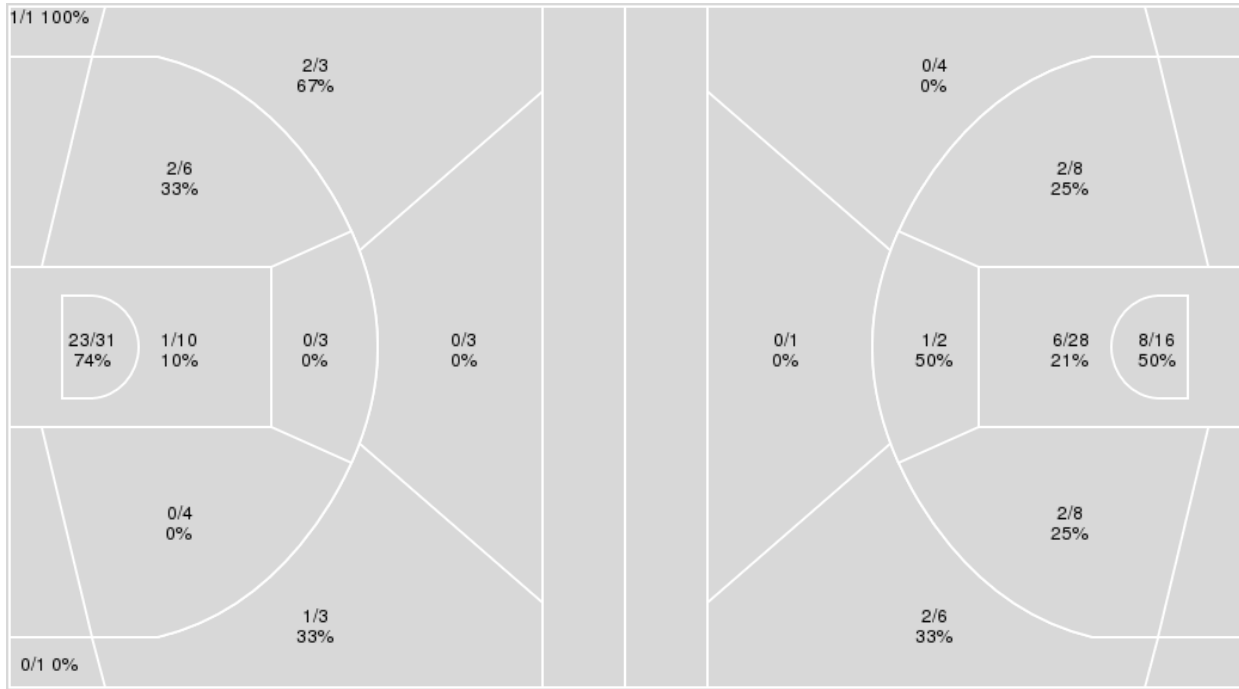

Tuskegee at Auburn

11/03/22 Neville Arena, Auburn, Ala.
2022-23 Women's Basketball

Officials: Kylie Galloway, Stephanie Barksdale, Timothy Greene

{ Players => 0, 1, 2, 3, 4, 5, 10, 11, 12, 20, 21, 22, 23, 24, 33, 51; } FG
Types => All; Results => All;

{ Players => 1, 2, 3, 4, 5, 10, 11, 12, 13, 14, 15, 21, 22, 23, 24, 44; } FG
Types => All; Results => All;

Auburn

Tuskegee

Auburn	M/A	%
Field Goals	30/65	46
2 Points	26/54	48
3 Points	4/11	36
Free Throws	17/25	68

Tuskegee	M/A	%
Field Goals	21/73	29
2 Points	19/62	31
3 Points	2/11	18
Free Throws	15/27	56