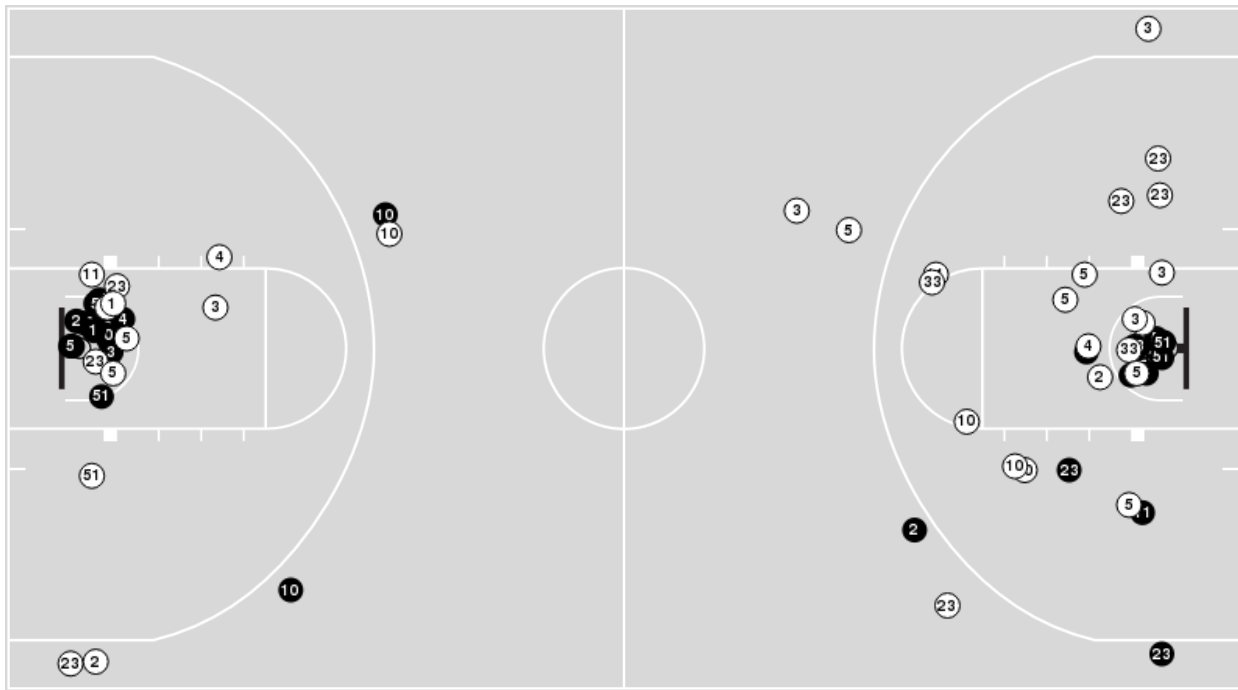

Tuskegee at Auburn

11/03/22 Neville Arena, Auburn, Ala.
2022-23 Women's Basketball

Officials: Kylie Galloway, Stephanie Barksdale, Timothy Greene

Players => 0, 1, 2, 3, 4, 5, 10, 11, 12, 20, 21, 22, 23, 24, 33, 51 FG Types=>AllResults=>All

Auburn

All Field Goals