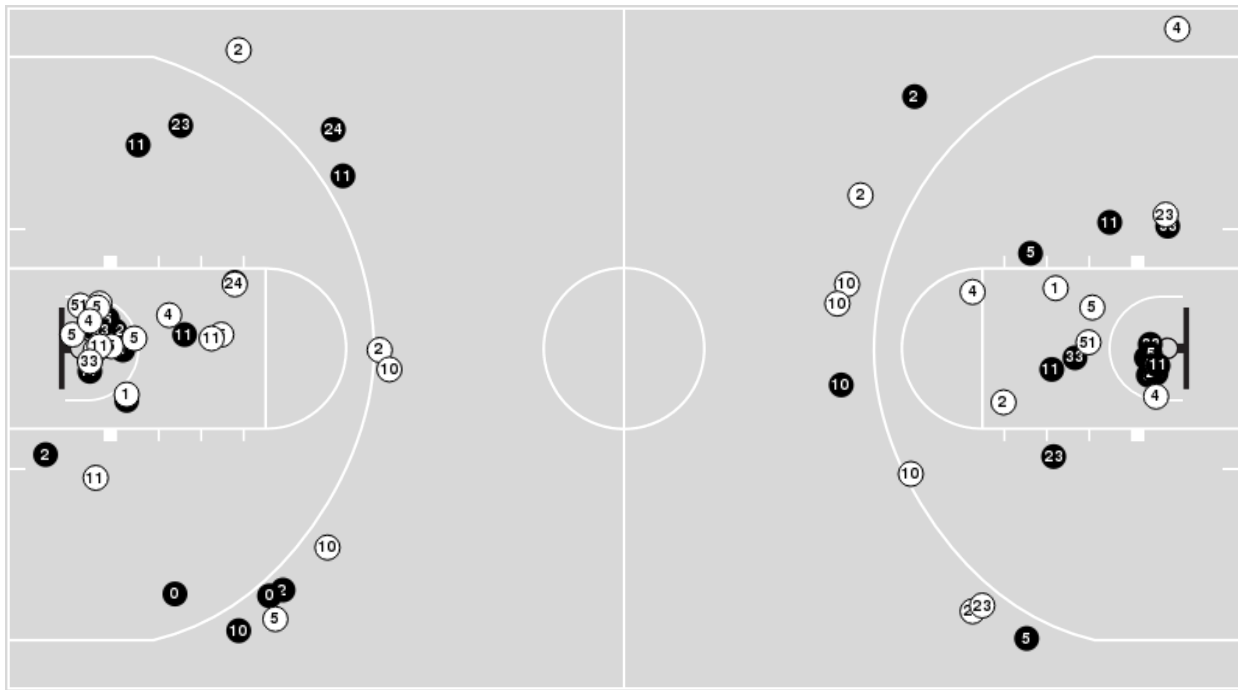

Players => 0, 1, 2, 3, 4, 5, 10, 11, 12, 20, 21, 23, 24, 33, 51 FG Types=>AllResults=>All

Auburn

All Field Goals