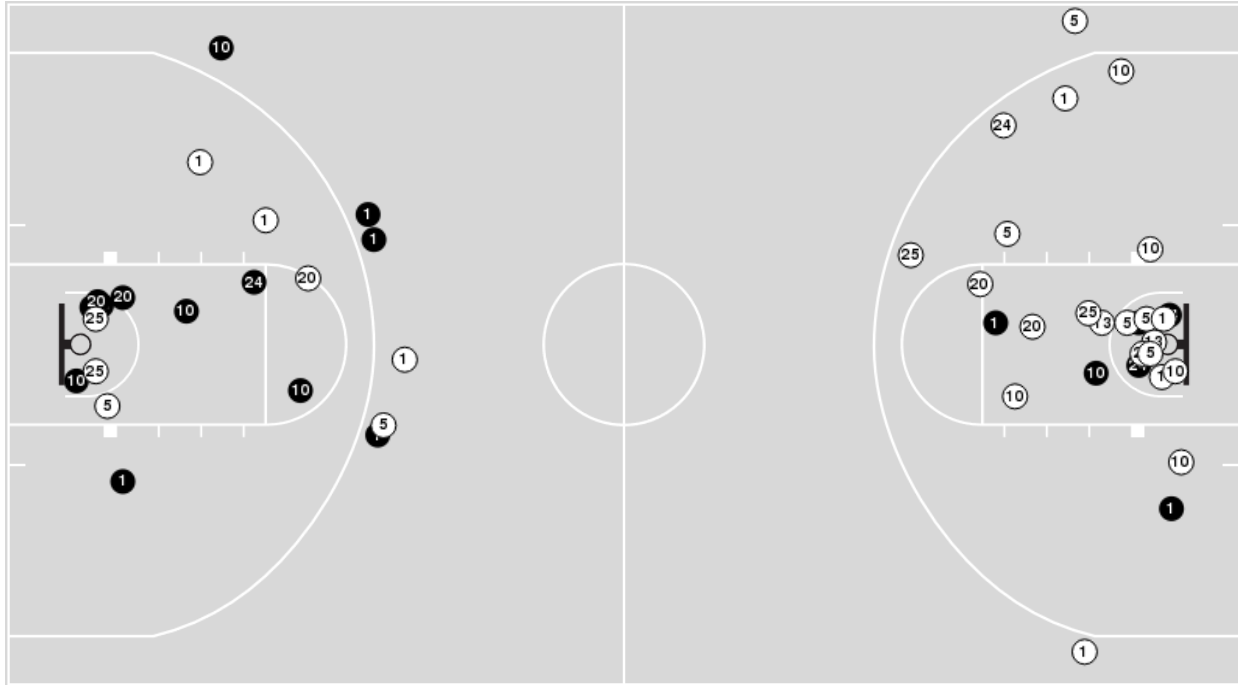

Officials: Maj Forsberg, Eric Brewton, Meadow Overstreet

Players => AllFG Types=>AllResults=>All
Georgia Tech

All Field Goals