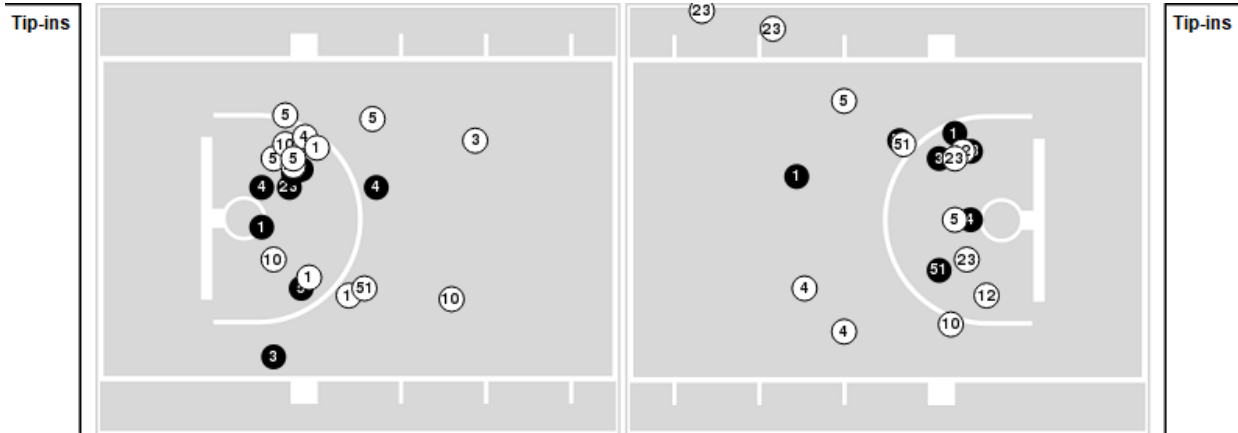

Blow Up Chart

● Made ○ Missed N - Player Number

Auburn	M/A	%
Field Goals	20/76	26
2 Points	18/57	32
3 Points	2/19	11
Free Throws	9/12	75

Auburn	M/A	%
Points in the Paint	32 (16 / 40)	40
Fast Break Points	8 (4/4)	100
Second Chance Points	22 (13/26)	50
Effective FG%	28