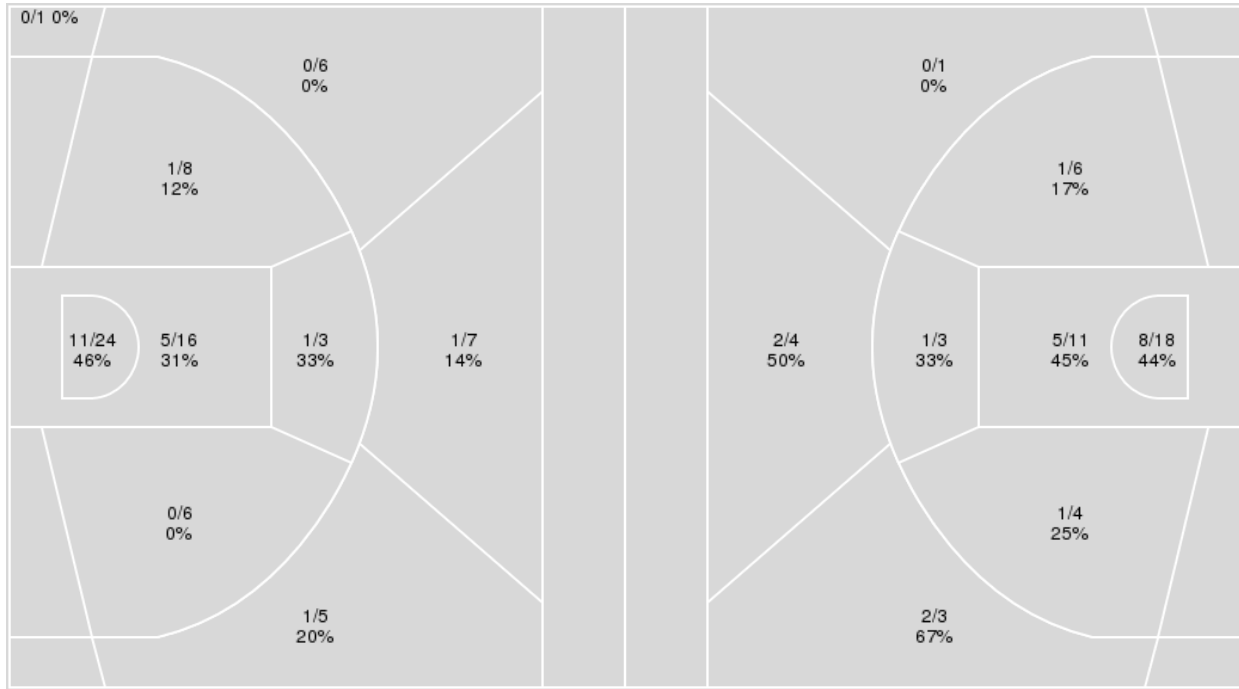

Georgia Tech at Auburn

11/16/22 Neville Arena, Auburn, Ala.
2022-23 Women's Basketball

Officials: Maj Forsberg, Eric Brewton, Meadow Overstreet

{ Players => 0, 1, 2, 3, 4, 5, 10, 11, 12, 20, 21, 23, 24, 33, 51; } FG
Types => All; Results => All;

{ Players => All; } FG Types => All; Results => All;

Auburn

Georgia Tech

Auburn	M/A	%
Field Goals	20/76	26
2 Points	18/57	32
3 Points	2/19	11
Free Throws	9/12	75

Georgia Tech	M/A	%
Field Goals	20/50	40
2 Points	16/42	38
3 Points	4/8	50
Free Throws	13/22	59