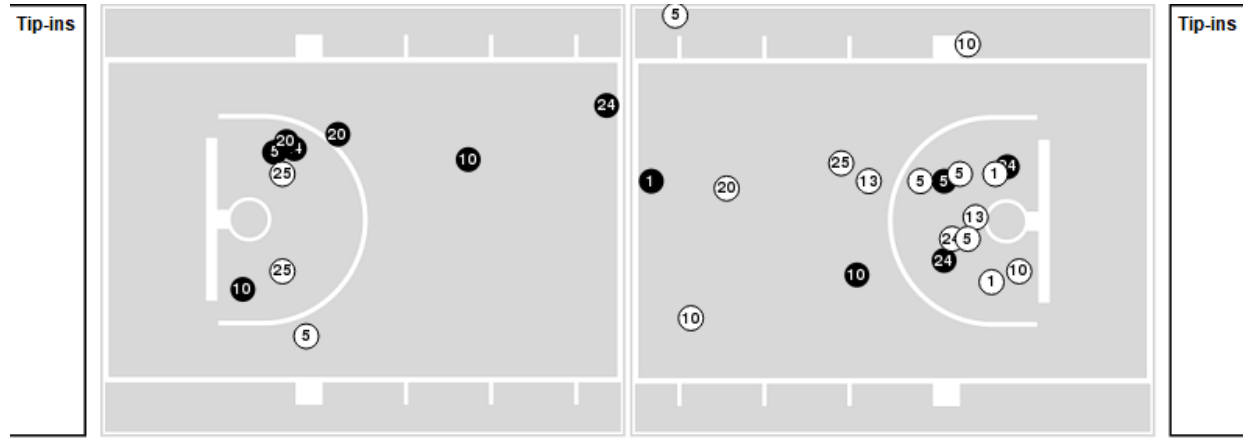

Blow Up Chart

● Made ○ Missed N - Player Number

Georgia Tech	M/A	%
Field Goals	20/50	40
2 Points	16/42	38
3 Points	4/8	50
Free Throws	13/22	59

Georgia Tech	M/A	%
Points in the Paint	26 (13 / 29)	45
Fast Break Points	3 (2/3)	67
Second Chance Points	12 (7/13)	54
Effective FG%	44