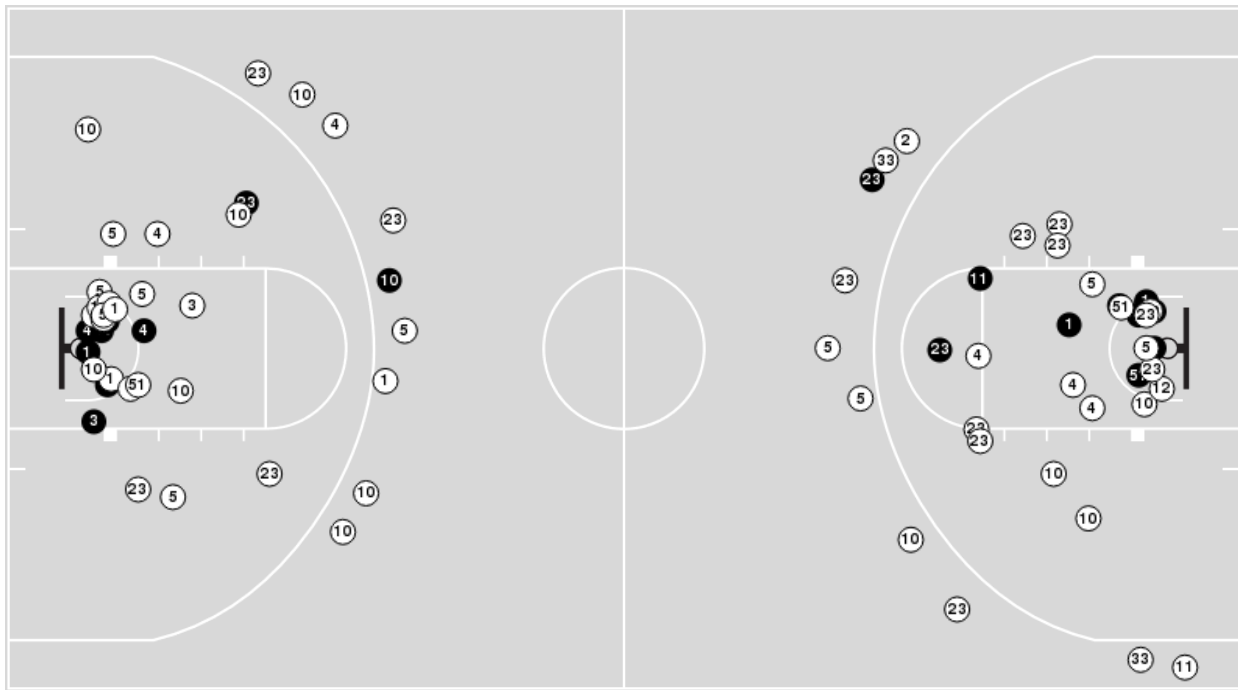

Players => 0, 1, 2, 3, 4, 5, 10, 11, 12, 20, 21, 23, 24, 33, 51 FG Types=>AllResults=>All

Auburn

All Field Goals