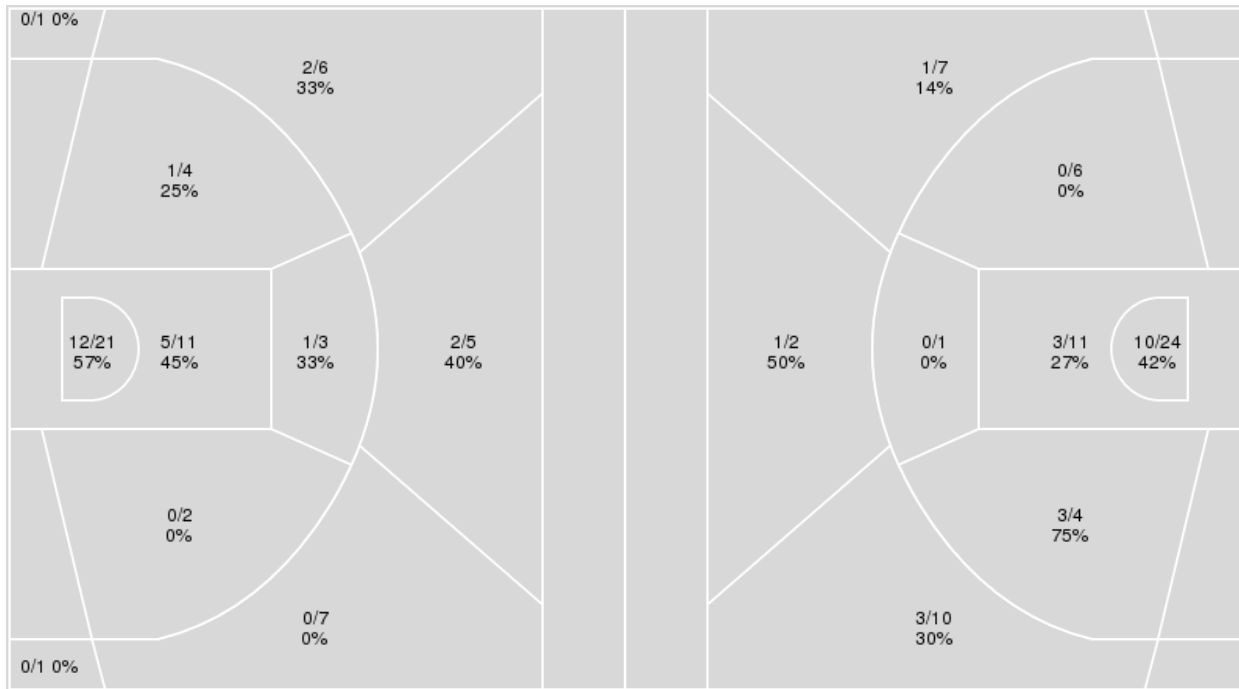

Officials: Katie Lukanich, Roy Gulbeyan, Natasha Camy

{ Players => 0, 1, 2, 3, 4, 5, 10, 11, 12, 20, 21, 23, 24, 33, 51; } FG
Types => All; Results => All;

{ Players => 0, 1, 2, 3, 4, 10, 11, 14, 21, 22, 23, 24, 30, 31, 33; } FG
Types => All; Results => All;

Auburn

South Alabama

Auburn	M/A	%
Field Goals	23/61	38
2 Points	19/41	46
3 Points	4/20	20
Free Throws	21/26	81

South Alabama	M/A	%
Field Goals	21/65	32
2 Points	16/46	35
3 Points	5/19	26
Free Throws	15/21	71