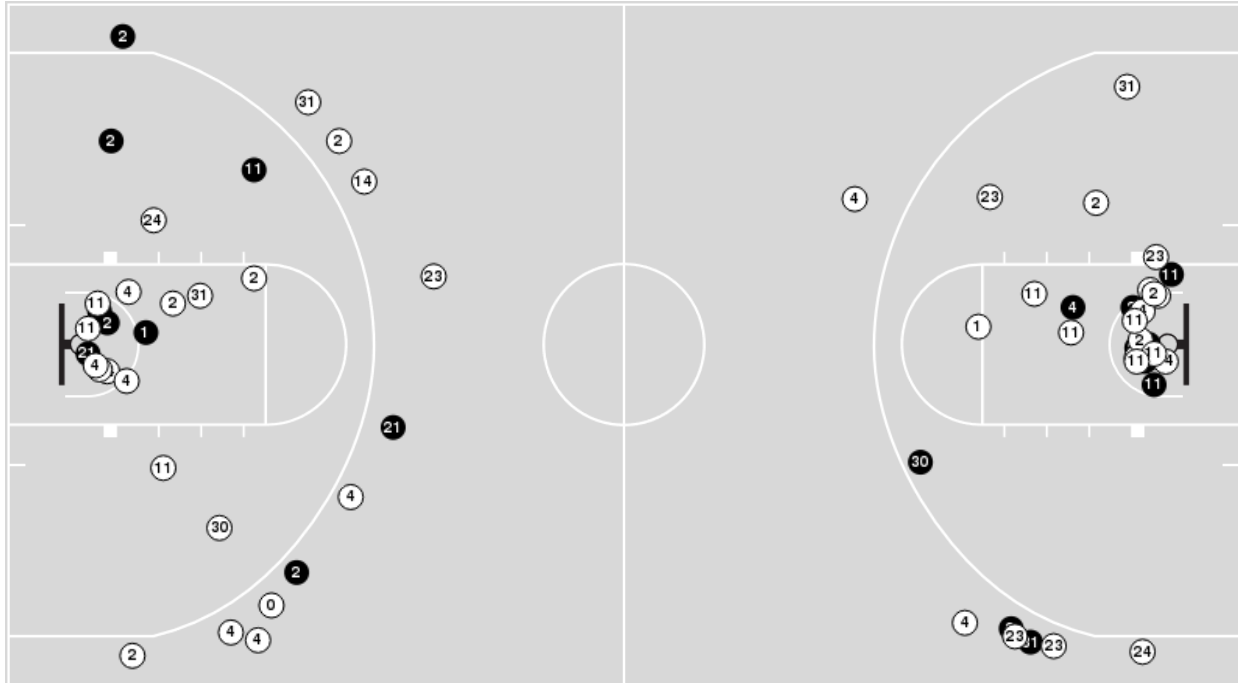

Officials: Katie Lukanich, Roy Gulbeyan, Natasha Camy

Players => 0, 1, 2, 3, 4, 10, 11, 14, 21, 22, 23, 24, 30, 31, 33FG Types=>AllResults=>All

South Alabama

All Field Goals