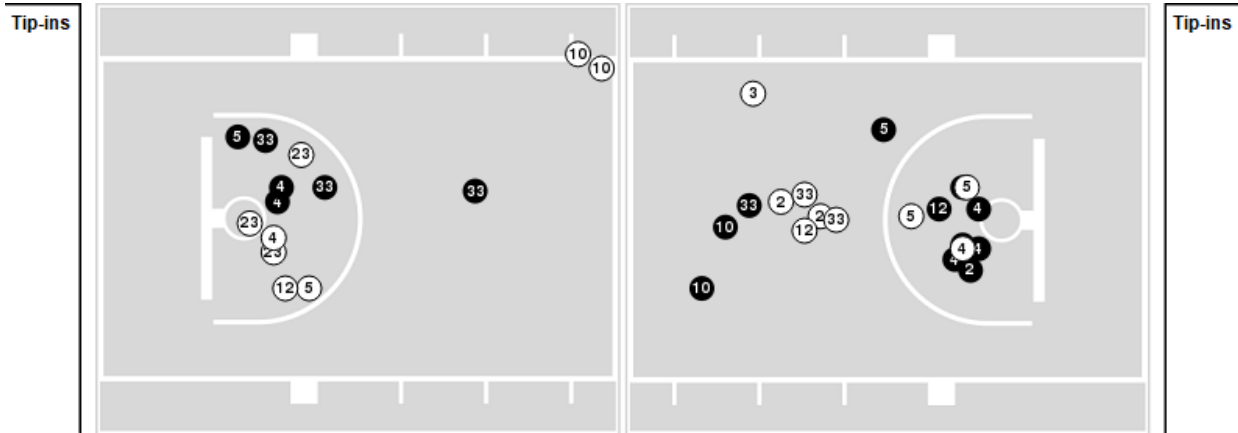

Officials: Katie Lukanich, Roy Gulbeyan, Natasha Camy

Players => 0, 1, 2, 3, 4, 5, 10, 11, 12, 20, 21, 23, 24, 33, 51 FG Types=>All Results=>All

Auburn

All Field Goals

Blow Up Chart

● Made ○ Missed N - Player Number