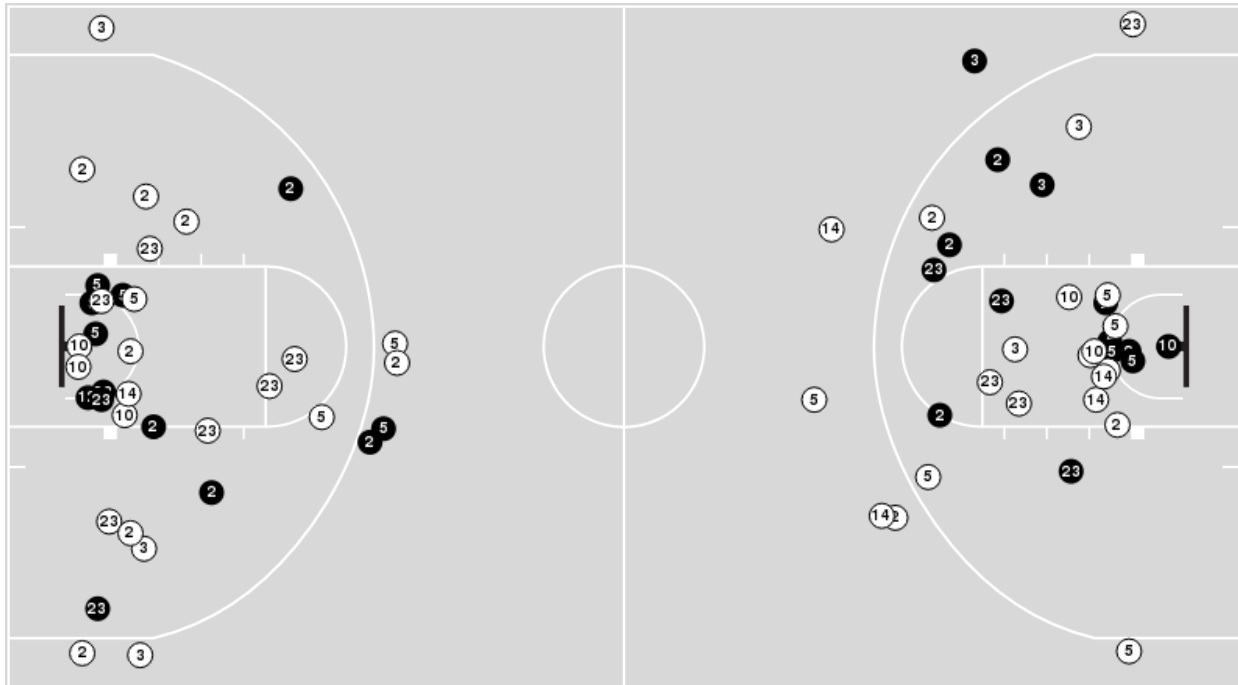

Auburn at Missouri

01/06/22 Mizzou Arena, Columbia
2021-22 Women's Basketball

Game Time: 7:00 PM
Game Duration: 2:06
Attendance: 2,626

Officials: Roy Gulbeyan, Talisa Green, Bill Larance

Players => 0, 1, 2, 3, 4, 5, 10, 11, 12, 14, 15, 20, 23, 24FG Types=>AllResults=>All

Auburn

All Field Goals