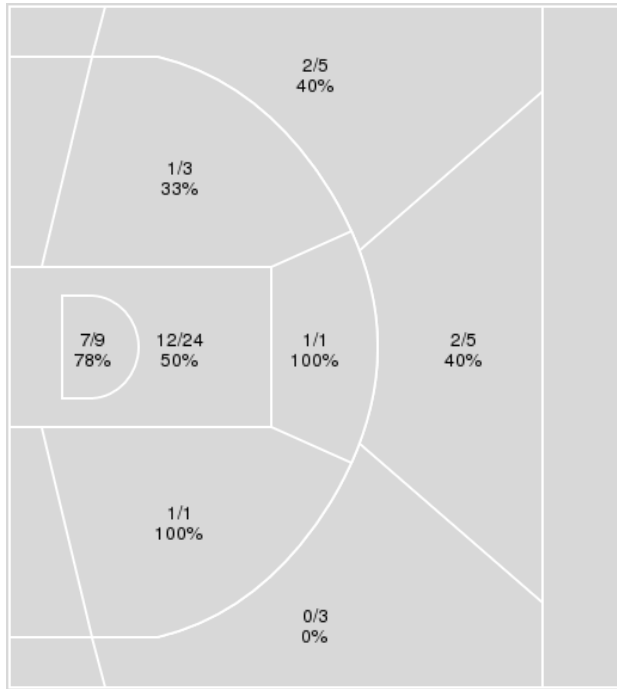

Auburn at Missouri

01/06/22 Mizzou Arena, Columbia
2021-22 Women's Basketball

Game Time: 7:00 PM
Game Duration: 2:06
Attendance: 2,626

Officials: Roy Gulbeyan, Talisa Green, Bill Larance

{ Players => 0, 1, 2, 4, 13, 20, 24, 25, 30, 32, 33, 34, 40, 43; } FG
Types => All; Results => All;

{ Players => 0, 1, 2, 3, 4, 5, 10, 11, 12, 14, 15, 20, 23, 24; } FG Types
=> All; Results => All;

Missouri