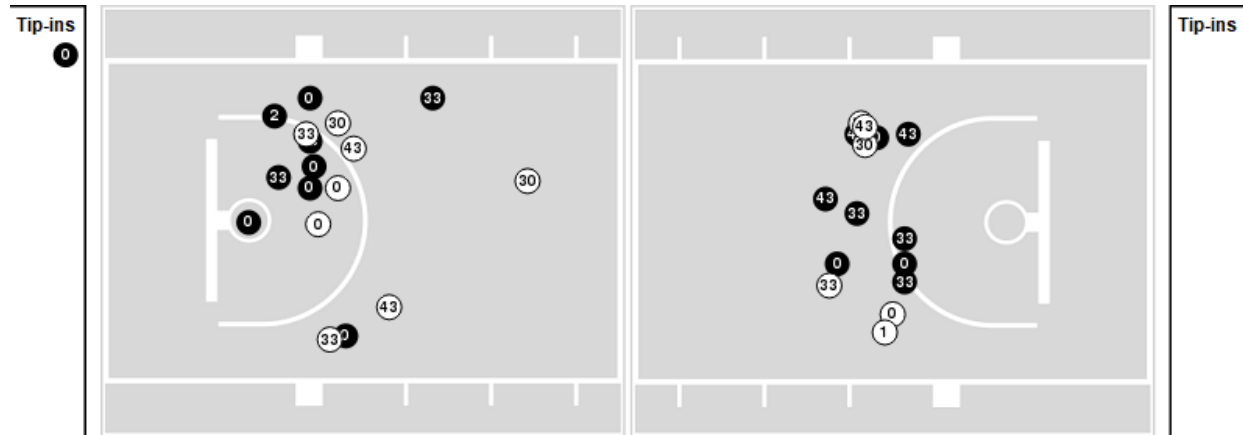

Blow Up Chart

● Made ○ Missed N - Player Number

Missouri	M/A	%
Field Goals	26/51	51
2 Points	22/38	58
3 Points	4/13	31
Free Throws	16/19	84

Missouri	M/A	%
Points in the Paint	38 (19 / 33)	58
Fast Break Points	2 (1/1)	100
Second Chance Points	6 (4/7)	57
Effective FG%	55