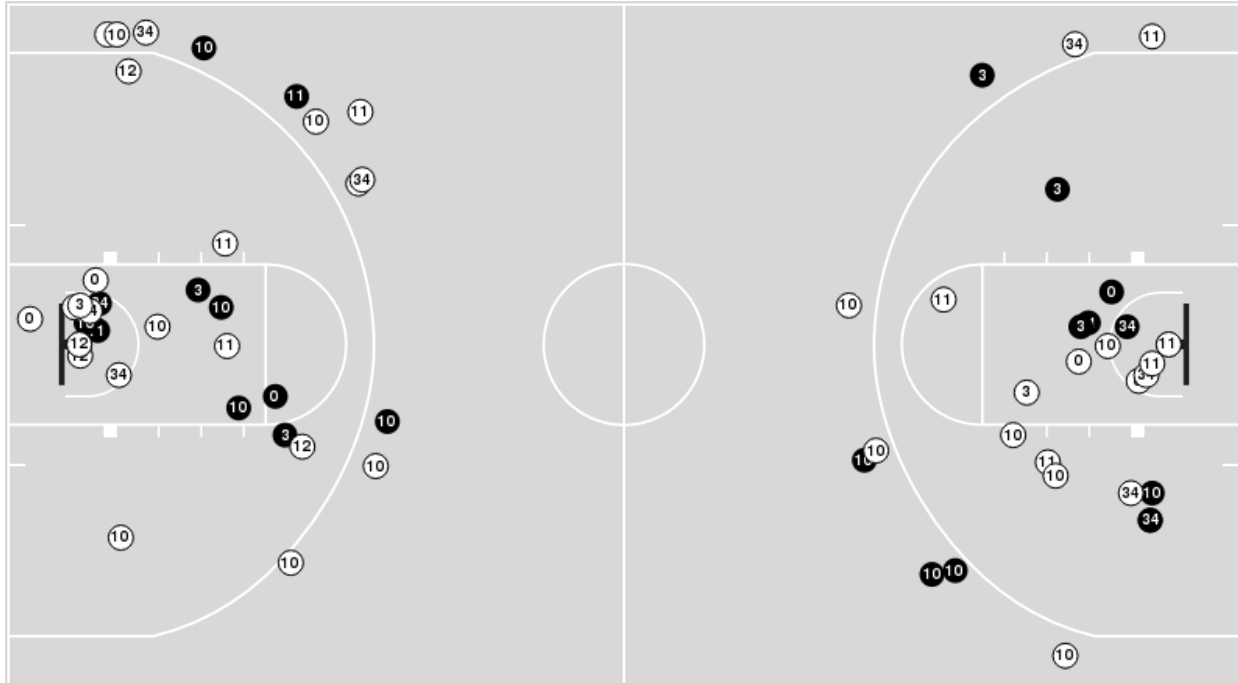

Kentucky at Auburn

01/25/22 Auburn Arena, Auburn, Ala.
2021-22 Women's Basketball

Game Time: 7:00 PM
Game Duration: 1:53
Attendance: 1,780

Officials: Felicia Grinter, Michael McConnell, Meadow Overstreet

Players => 00, 1, 3, 4, 5, 10, 11, 12, 21, 34, 44FG Types=>AllResults=>All

Kentucky

All Field Goals