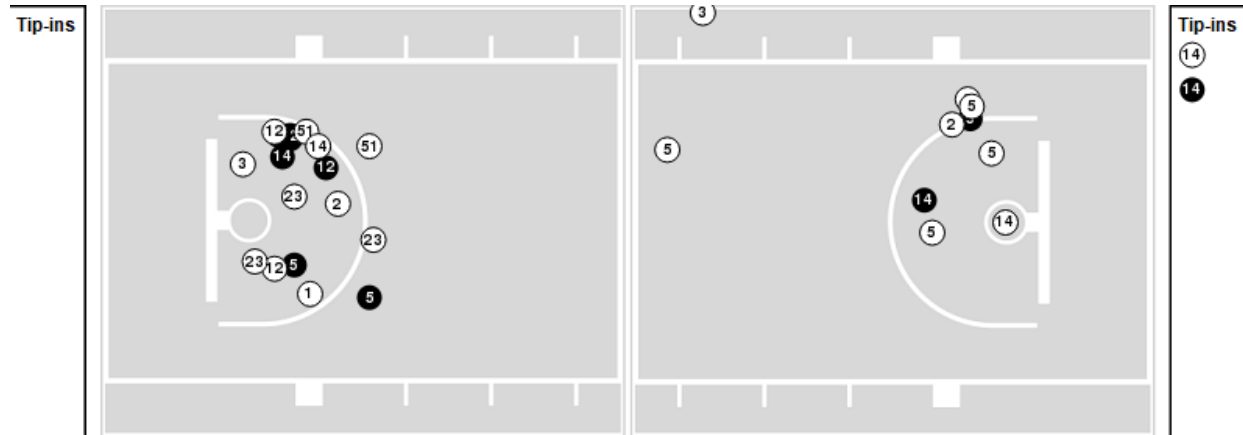

Blow Up Chart

● Made ○ Missed N - Player Number

Auburn	M/A	%
Field Goals	18/54	33
2 Points	11/36	31
3 Points	7/18	39
Free Throws	12/16	75

Auburn	M/A	%
Points in the Paint	22 (11 / 29)	38
Fast Break Points	5 (3/4)	75
Second Chance Points	7 (5/10)	50
Effective FG%	40