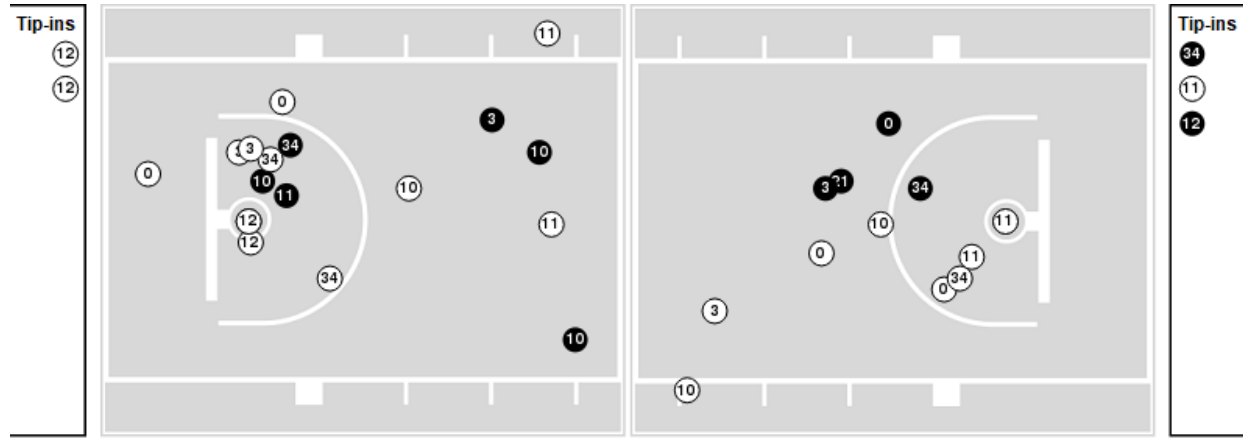

Blow Up Chart

● Made   ○ Missed   N - Player Number

Kentucky	M/A	%
Field Goals	25/66	38
2 Points	18/45	40
3 Points	7/21	33
Free Throws	10/12	83

Kentucky	M/A	%
Points in the Paint	24 (12 / 30)	40
Fast Break Points	4 (2/2)	100
Second Chance Points	13 (8/18)	44
Effective FG%	43