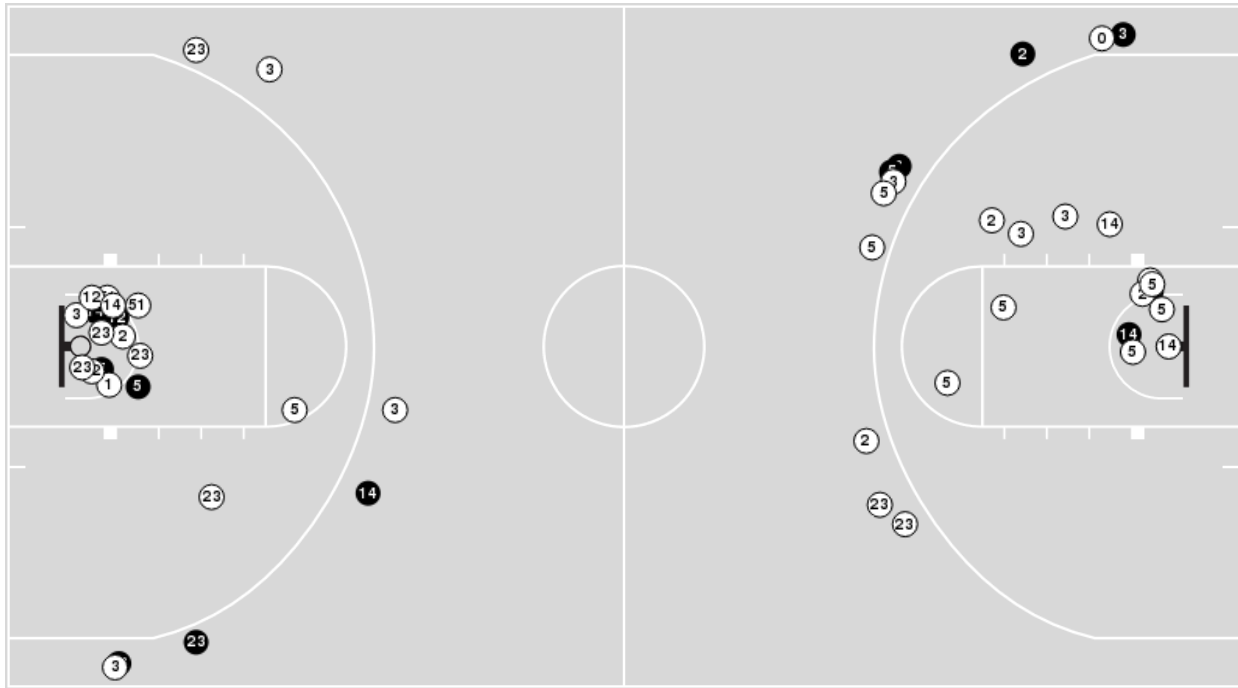

Kentucky at Auburn

01/25/22 Auburn Arena, Auburn, Ala.
2021-22 Women's Basketball

Game Time: 7:00 PM
Game Duration: 1:53
Attendance: 1,780

Officials: Felicia Grinter, Michael McConnell, Meadow Overstreet

Players => 0, 1, 2, 3, 4, 5, 10, 11, 12, 14, 15, 20, 23, 24, 51 FG Types=>All Results=>All

Auburn

All Field Goals