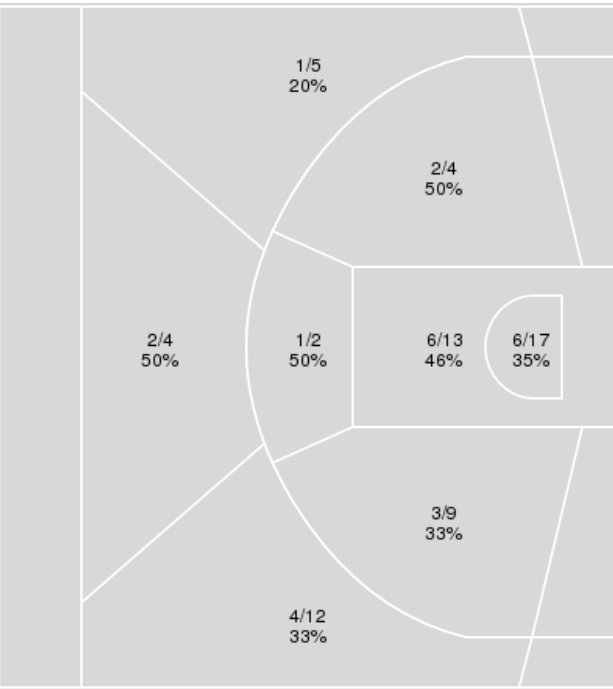

Kentucky

Auburn	M/A	%
Field Goals	18/54	33
2 Points	11/36	31
3 Points	7/18	39
Free Throws	12/16	75

Kentucky	M/A	%
Field Goals	25/66	38
2 Points	18/45	40
3 Points	7/21	33
Free Throws	10/12	83