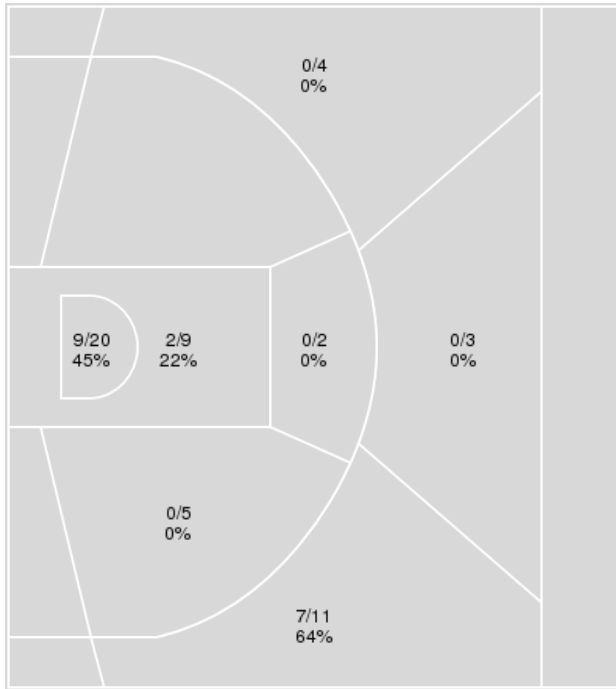

Kentucky at Auburn

01/25/22 Auburn Arena, Auburn, Ala.
2021-22 Women's Basketball

Game Time: 7:00 PM
Game Duration: 1:53
Attendance: 1,780

Officials: Felicia Grinter, Michael McConnell, Meadow Overstreet

{ Players => 0, 1, 2, 3, 4, 5, 10, 11, 12, 14, 15, 20, 23, 24, 51; } FG
Types => All; Results => All;

{ Players => 00, 1, 3, 4, 5, 10, 11, 12, 21, 34, 44; } FG Types => All;
Results => All;

Auburn