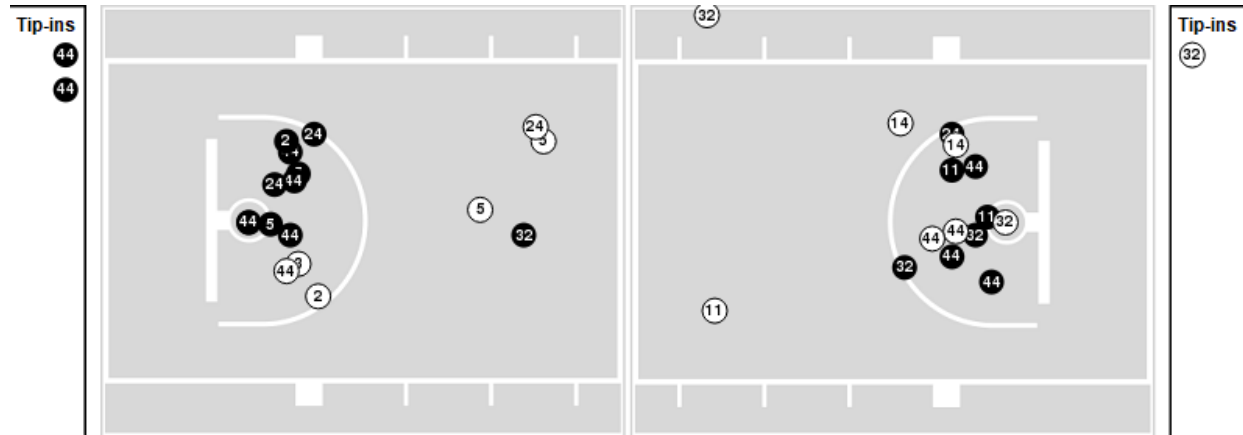

Blow Up Chart

● Made   ○ Missed   N - Player Number

Texas A&M	M/A	%
Field Goals	28/60	47
2 Points	22/45	49
3 Points	6/15	40
Free Throws	9/9	100

Texas A&M	M/A	%
Points in the Paint	38 (19 / 31)	61
Fast Break Points	5 (2/2)	100
Second Chance Points	17 (9/15)	60
Effective FG%	52