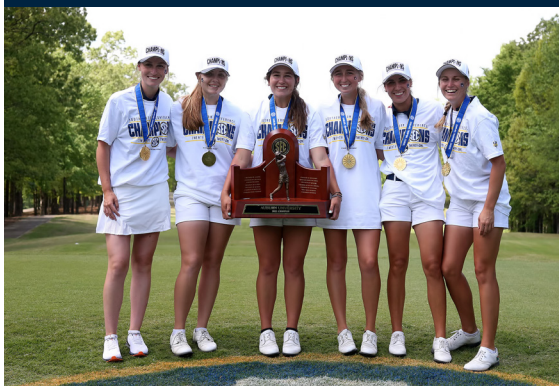

» In April, Auburn won the SEC Women's Golf Championship. The Tigers swept Mississippi State, 5-0-0, in the match play final to capture the 10th conference title in program history and the first under head coach Melissa Luellen.

» The Tigers also took home a team title in the regular season, winning the Liz Murphey Fall Collegiate Classic in November. It was one of four top-five finishes.

» Additionally, sophomore Megan Schofill shared medalist honors at the Liz Murphey Fall Collegiate Classic, finishing 3-under par for the tournament. Schofill leads the team with 13 rounds at par or better and a scoring average of 72.43 per round.

» Schofill is one of four Tigers ranked in the top 100 individually per Golfstat. Senior Elena Hualde Zúñiga, who arrived in January, has climbed to No. 45 overall and is followed by Schofill (77), Telfer (86) and Mychael O'Berry (95). O'Berry, a Second Team All-SEC selection, has a team-best five top-20 finishes this season.

» This year's NCAA Championship will be a homecoming of sorts for Melissa Luellen who coached 13 years at Arizona State prior to her arrival at Auburn. Luellen won two conference titles in Scottsdale as well as a national championship in 2009.

SEC CHAMPIONS

From L to R: Julie McCarthy, Brooke Sansom, Megan Schofill, Mychael O'Berry, Elena Hualde Zuniga, Kaleigh Telfer | Michael Wade/Auburn Athletics