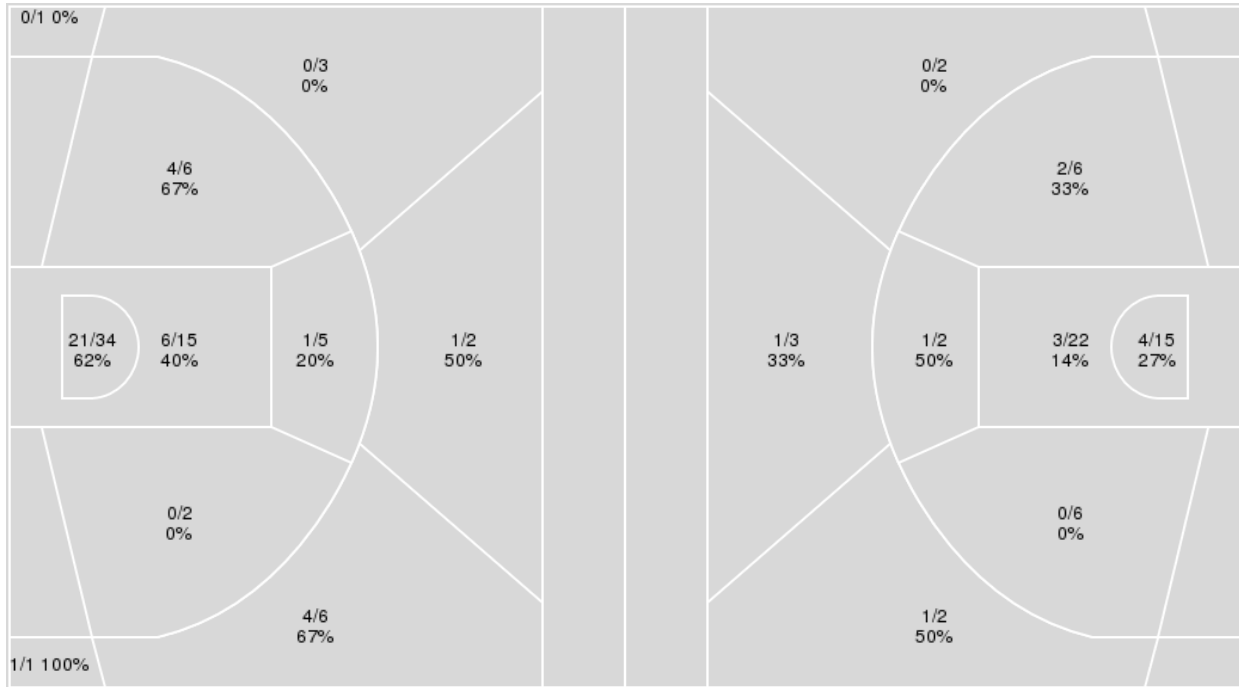

Miles at Auburn

11/04/21 Auburn Arena, Auburn
2021-22 Women's Basketball

Officials: Meadow Overstreet, Eric Baker, Stephanie Barksdale

{ Players => 0, 1, 2, 3, 4, 5, 10, 11, 12, 14, 15, 20, 23, 24; } FG Types => All; Results => All;

{ Players => 0, 1, 2, 3, 4, 5, 10, 11, 13, 15, 20, 24, 34, 12, 14, 21, 22, 23, 35; } FG Types => All; Results => All;

Auburn

Miles

Auburn	M/A	%
Field Goals	38/75	51
2 Points	32/62	52
3 Points	6/13	46
Free Throws	20/29	69

Miles	M/A	%
Field Goals	12/58	21
2 Points	10/51	20
3 Points	2/7	29
Free Throws	16/21	76