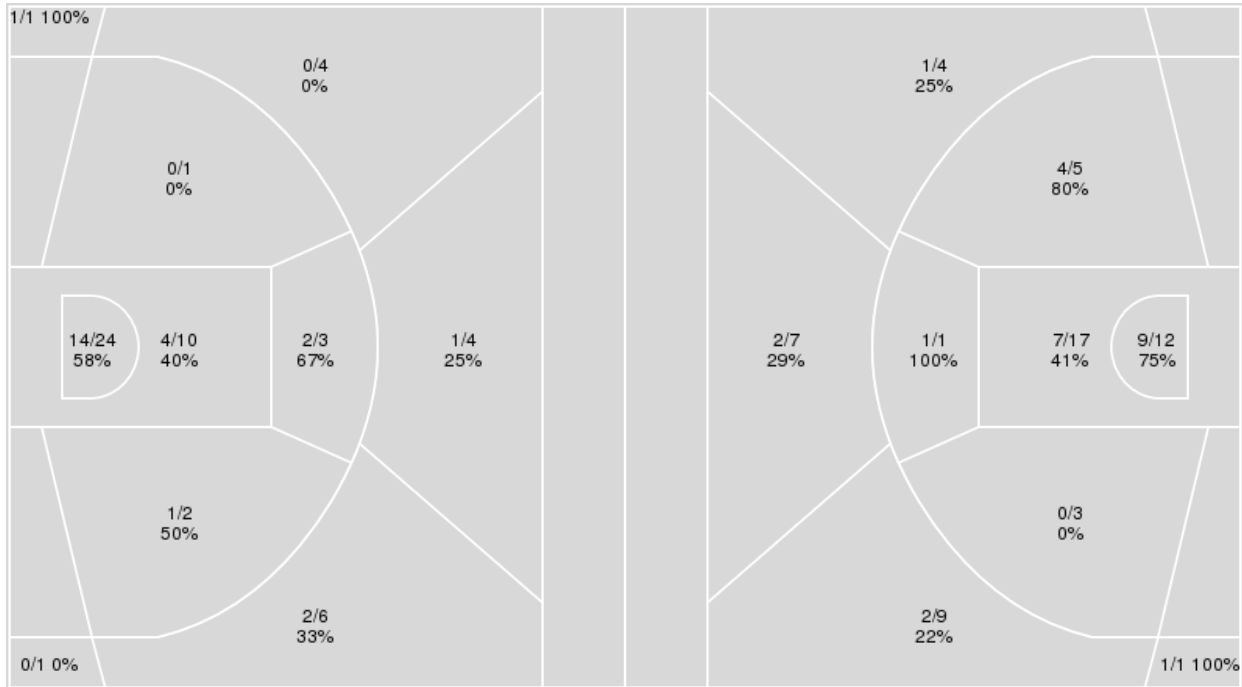

North Florida at Auburn

11/30/21 Auburn Arena, Auburn, Ala.
2021-22 Women's Basketball

Game Time: 7:00 PM
Game Duration: 1:53
Attendance: 1,723

Officials: Felicia Grinter, Kristen Bell, Kaz Beverley

{ Players => 0, 1, 2, 3, 4, 5, 10, 11, 12, 14, 15, 20, 23, 24; } FG Types => All; Results => All;

{ Players => 0, 1, 3, 4, 11, 12, 13, 15, 20, 22, 23, 24, 40; } FG Types => All; Results => All;

Auburn

North Florida

Auburn	M/A	%
Field Goals	25/56	45
2 Points	21/40	52
3 Points	4/16	25
Free Throws	18/22	82

North Florida	M/A	%
Field Goals	27/59	46
2 Points	21/38	55
3 Points	6/21	29
Free Throws	5/5	100