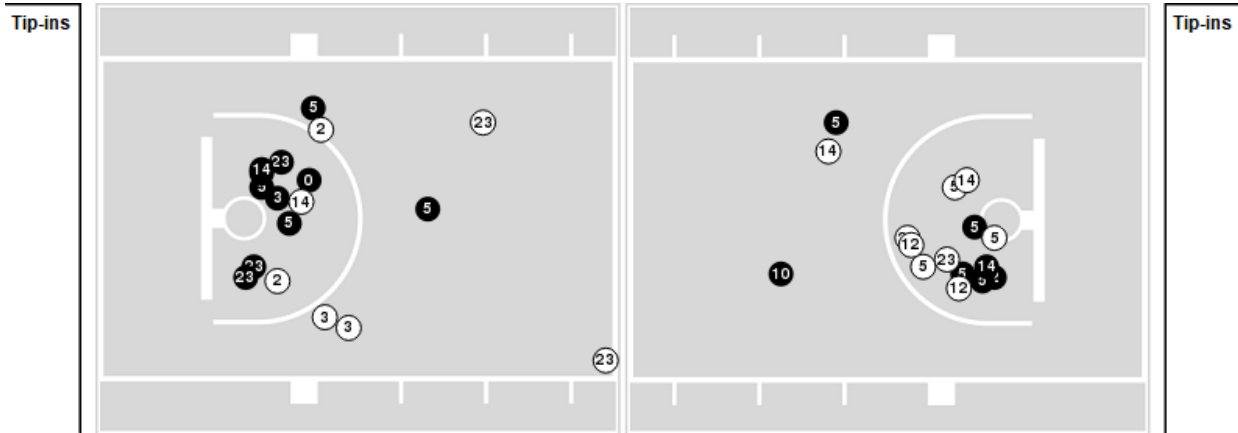

Blow Up Chart

● Made ○ Missed N - Player Number

Auburn	M/A	%
Field Goals	25/56	45
2 Points	21/40	52
3 Points	4/16	25
Free Throws	18/22	82

Auburn	M/A	%
Points in the Paint	36 (18 / 34)	53
Fast Break Points	16 (10/11)	91
Second Chance Points	12 (7/11)	64
Effective FG%	48