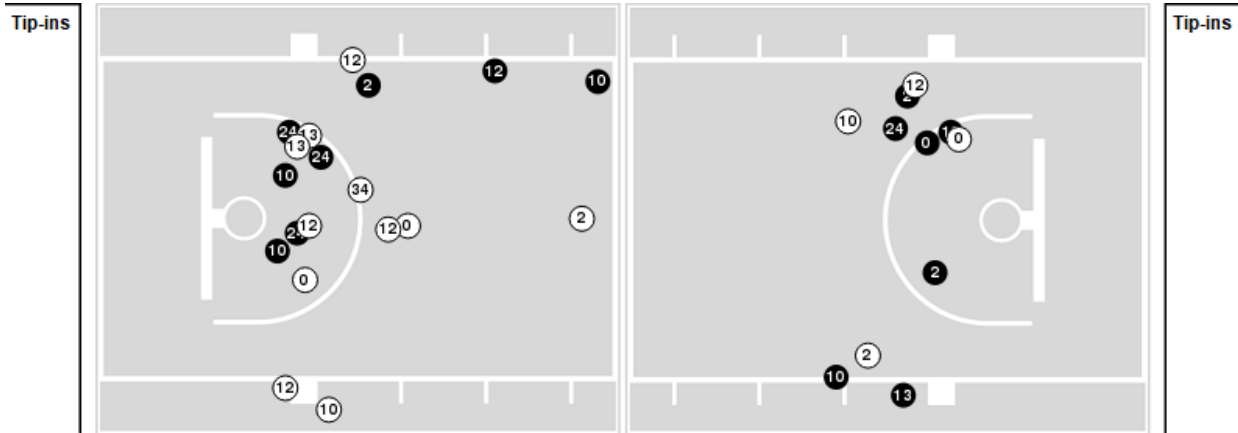

Blow Up Chart

● Made ○ Missed N - Player Number

Little Rock	M/A	%
Field Goals	22/48	46
2 Points	19/39	49
3 Points	3/9	33
Free Throws	10/19	53

Little Rock	M/A	%
Points in the Paint	26 (13 / 25)	52
Fast Break Points	7 (5/7)	71
Second Chance Points	9 (6/8)	75
Effective FG%	49