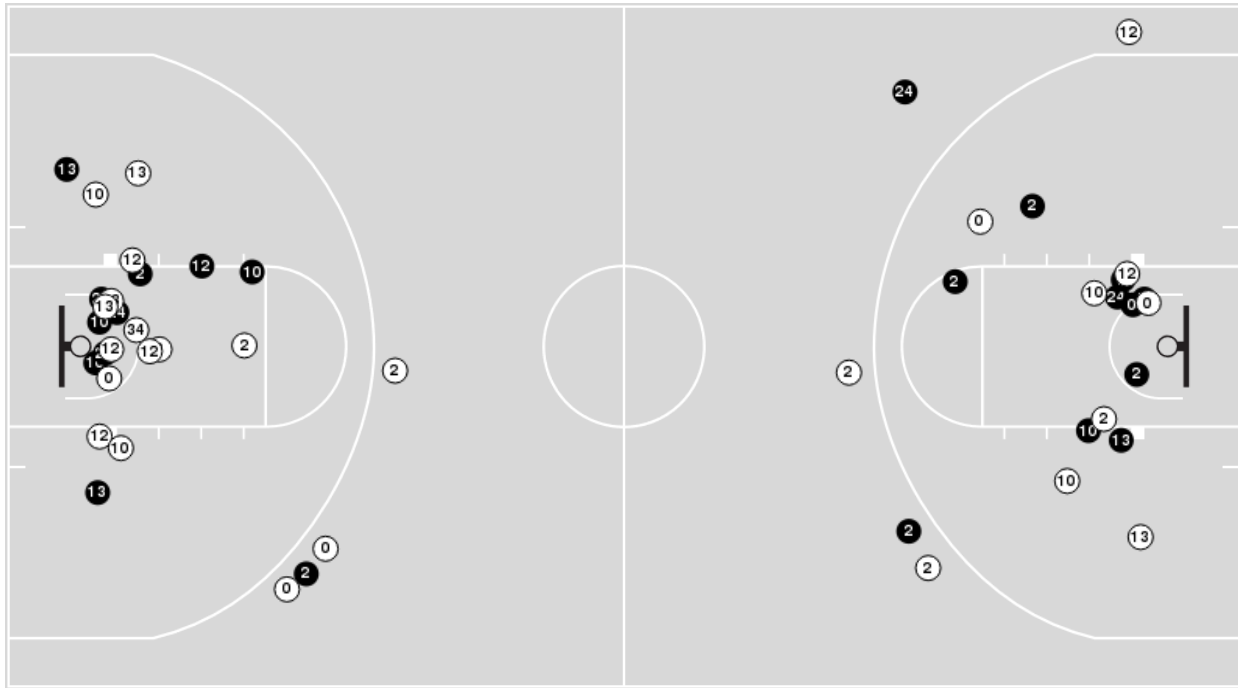

Officials: Chaney Muench, Ifeyinwa Seales, Eric Koch

Players => 0, 1, 2, 4, 5, 10, 11, 12, 13, 14, 15, 22, 23, 24, 34 FG Types=>All Results=>All

Little Rock

All Field Goals