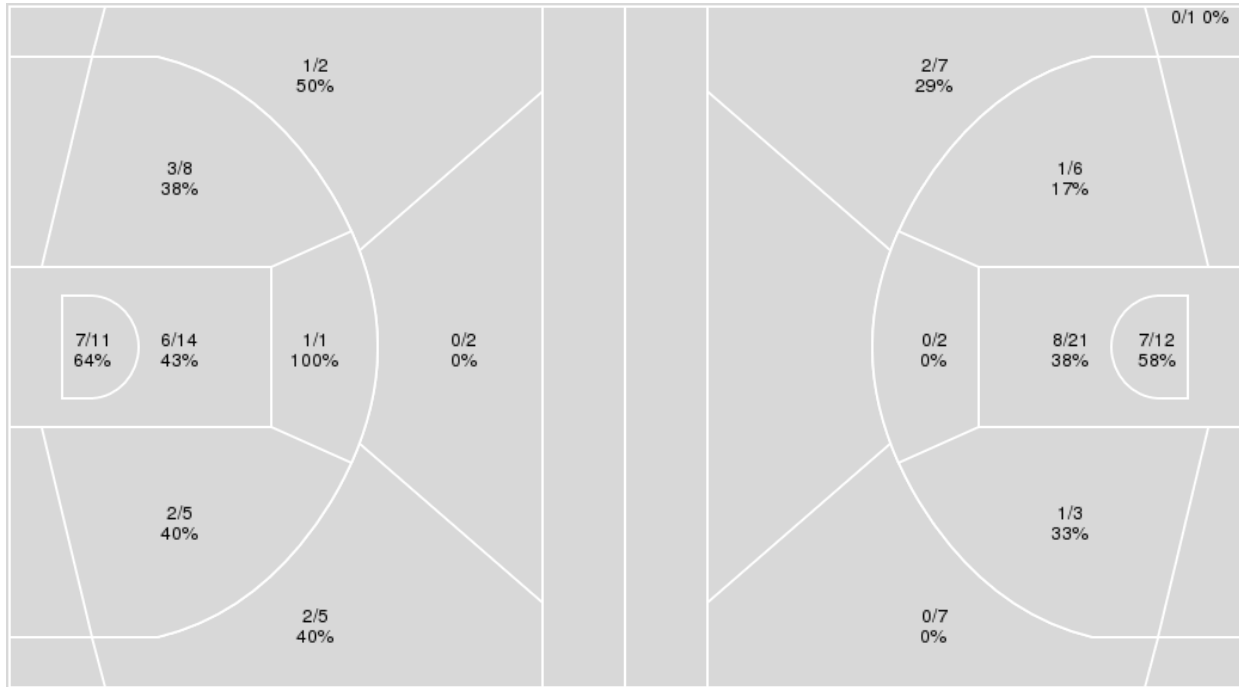

Officials: Chaney Muench, Ifeyinwa Seales, Eric Koch

{ Players => 0, 1, 2, 4, 5, 10, 11, 12, 13, 14, 15, 22, 23, 24, 34; } FG
Types => All; Results => All;

{ Players => 0, 1, 2, 3, 4, 5, 10, 11, 12, 14, 15, 20, 23, 24; } FG Types
=> All; Results => All;

Little Rock

Auburn

Little Rock	M/A	%
Field Goals	22/48	46
2 Points	19/39	49
3 Points	3/9	33
Free Throws	10/19	53

Auburn	M/A	%
Field Goals	19/59	32
2 Points	17/44	39
3 Points	2/15	13
Free Throws	9/16	56