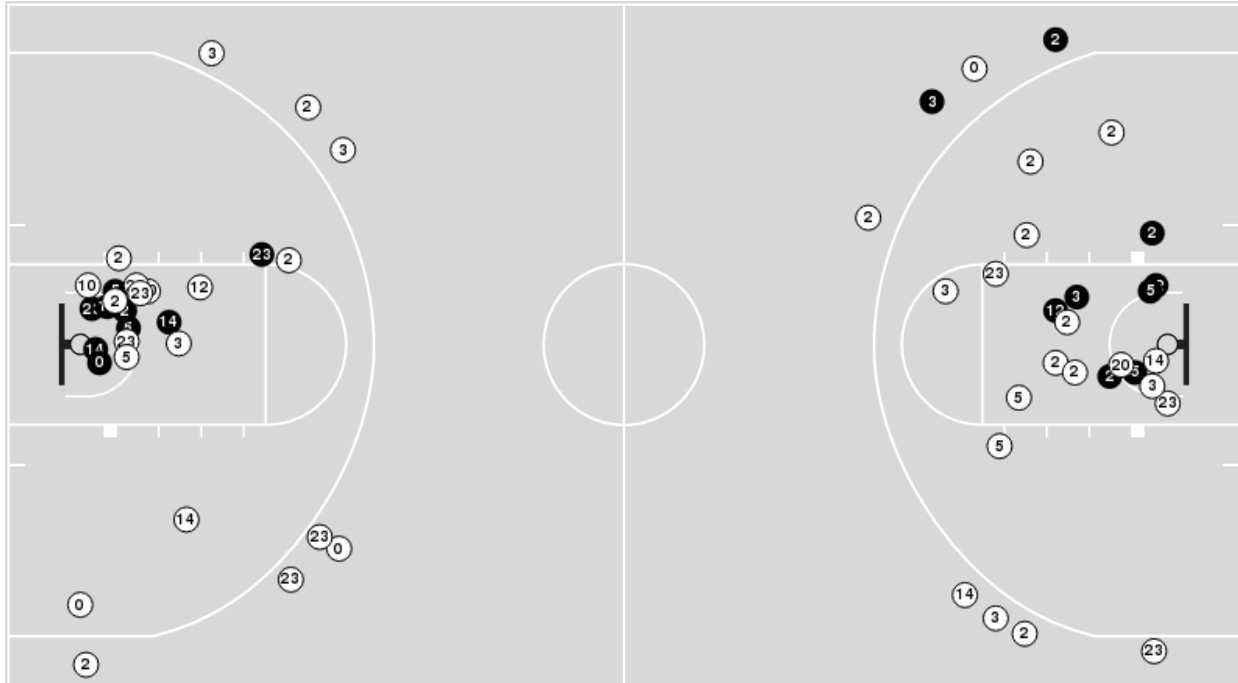

Officials: Chaney Muench, Ifeyinwa Seales, Eric Koch

Players => 0, 1, 2, 3, 4, 5, 10, 11, 12, 14, 15, 20, 23, 24FG Types=>AllResults=>All

Auburn

All Field Goals