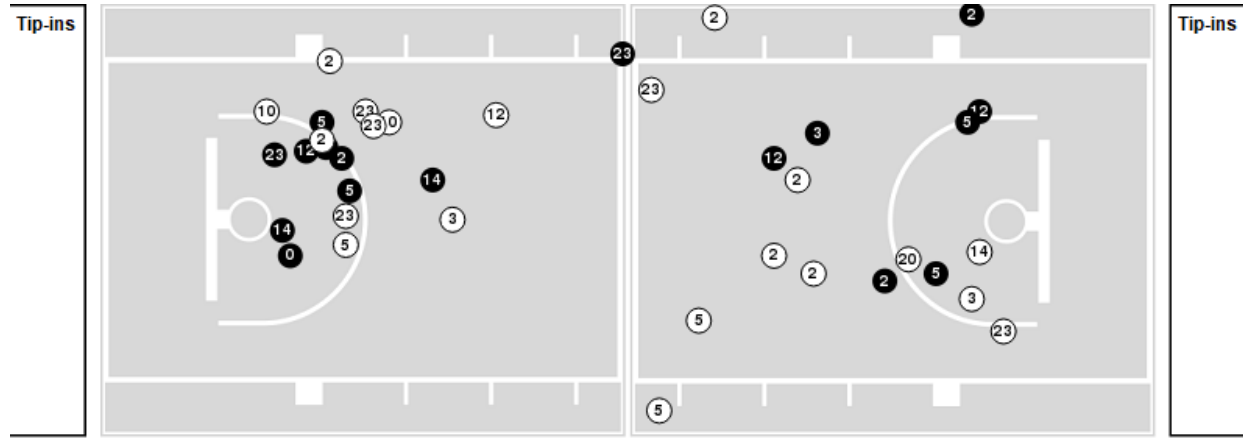

Blow Up Chart

● Made ○ Missed N - Player Number

Auburn	M/A	%
Field Goals	19/59	32
2 Points	17/44	39
3 Points	2/15	13
Free Throws	9/16	56

Auburn	M/A	%
Points in the Paint	30 (15 / 33)	45
Fast Break Points	6 (4/4)	100
Second Chance Points	8 (5/13)	38
Effective FG%	34