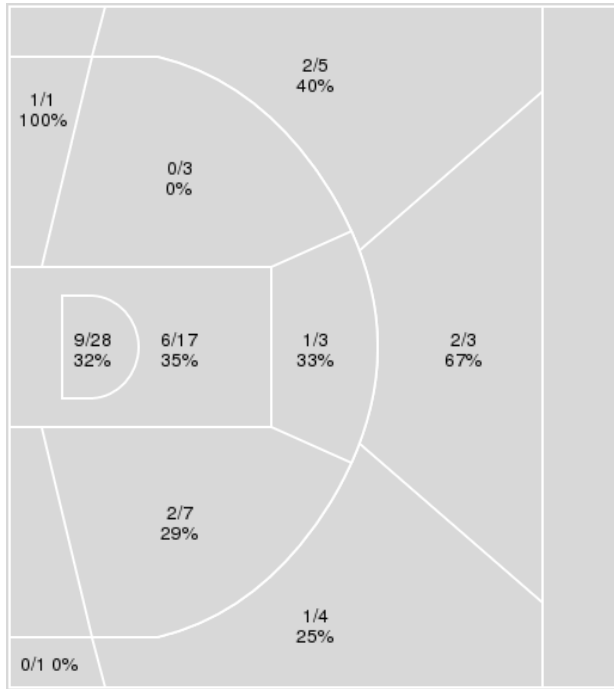

Ga. Southern at Auburn

11/11/21 Auburn Arena, Auburn, Ala.
2021-22 Women's Basketball

Officials: Denise Brooks, Starr Jefferson, Teresa Stuck

{ Players => 0, 1, 2, 3, 4, 5, 10, 11, 12, 14, 15, 20, 23, 24; } FG Types => All; Results => All;

{ Players => All; } FG Types => All; Results => All;

Auburn