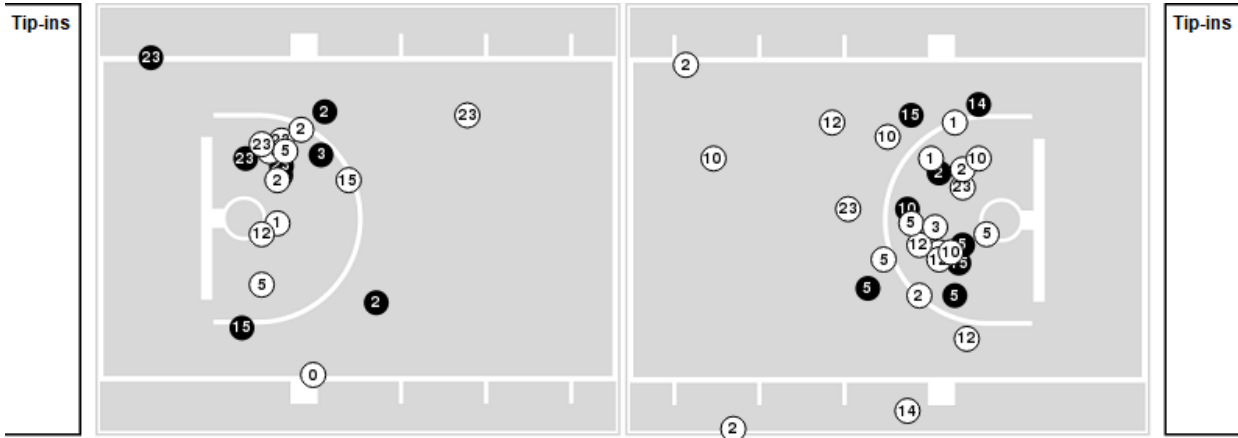

Blow Up Chart

● Made   ○ Missed   N - Player Number

Auburn	M/A	%
Field Goals	24/72	33
2 Points	19/59	32
3 Points	5/13	38
Free Throws	13/22	59

Auburn	M/A	%
Points in the Paint	30 (15 / 45)	33
Fast Break Points	8 (6/8)	75
Second Chance Points	11 (6/19)	32
Effective FG%	37