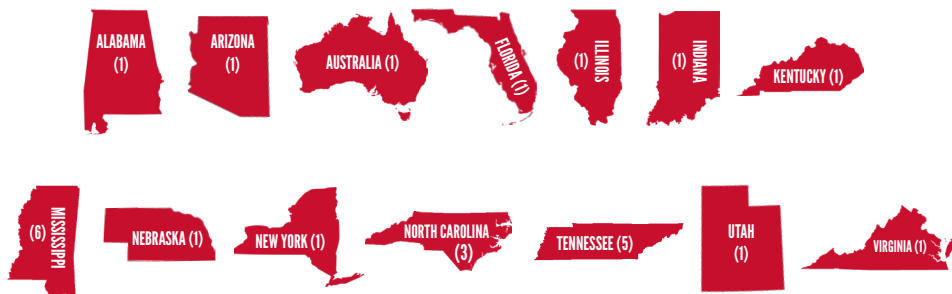

Richard Beebe	Bee-bee
Jessica Hiskey	Hiss-key

BY HOME STATE

SCOUTING AUBURN

Auburn is in its 21st season under head coach Karen Hoppa, who took over the Tiger program in 1999. Hoppa, a 27-year coaching veteran, is one of 28 head coaches and just eight female head coaches to amass more than 300 wins in her career, entering Sunday's clash with a 306-200-50 overall record. During Hoppa's tenure Auburn has made 16 NCAA Tournament appearances, winning one SEC regular season and one SEC Tournament title as well.