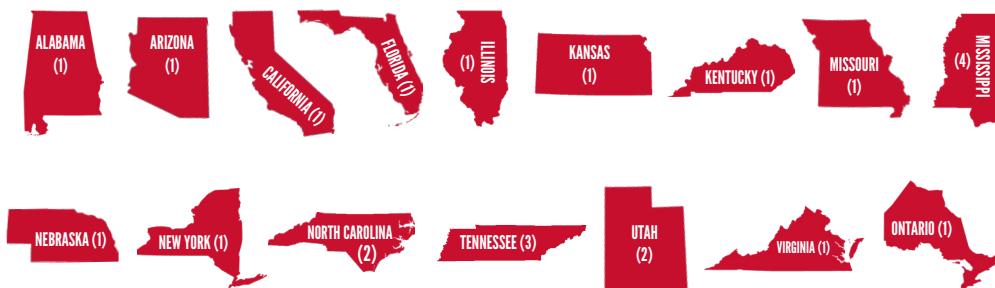

## BY HOME STATE

**SCOUTING AUBURN**

Having their perfect record broken with a 0-0 draw on Thursday against LSU, the Tigers boast a 9-0-1 record coming into Sunday's match, the lone unbeaten mark in the SEC. Auburn is the league's leading scoring offense, averaging 3.20 goals per game, third most in the nation. The Tigers have gotten their scoring from many different areas, with 12 different players having scored, including seven with multiple goals. The Tigers have also been extremely stingy on defense, ranking fifth in the nation and first in the SEC with a 0.293 goals against average.