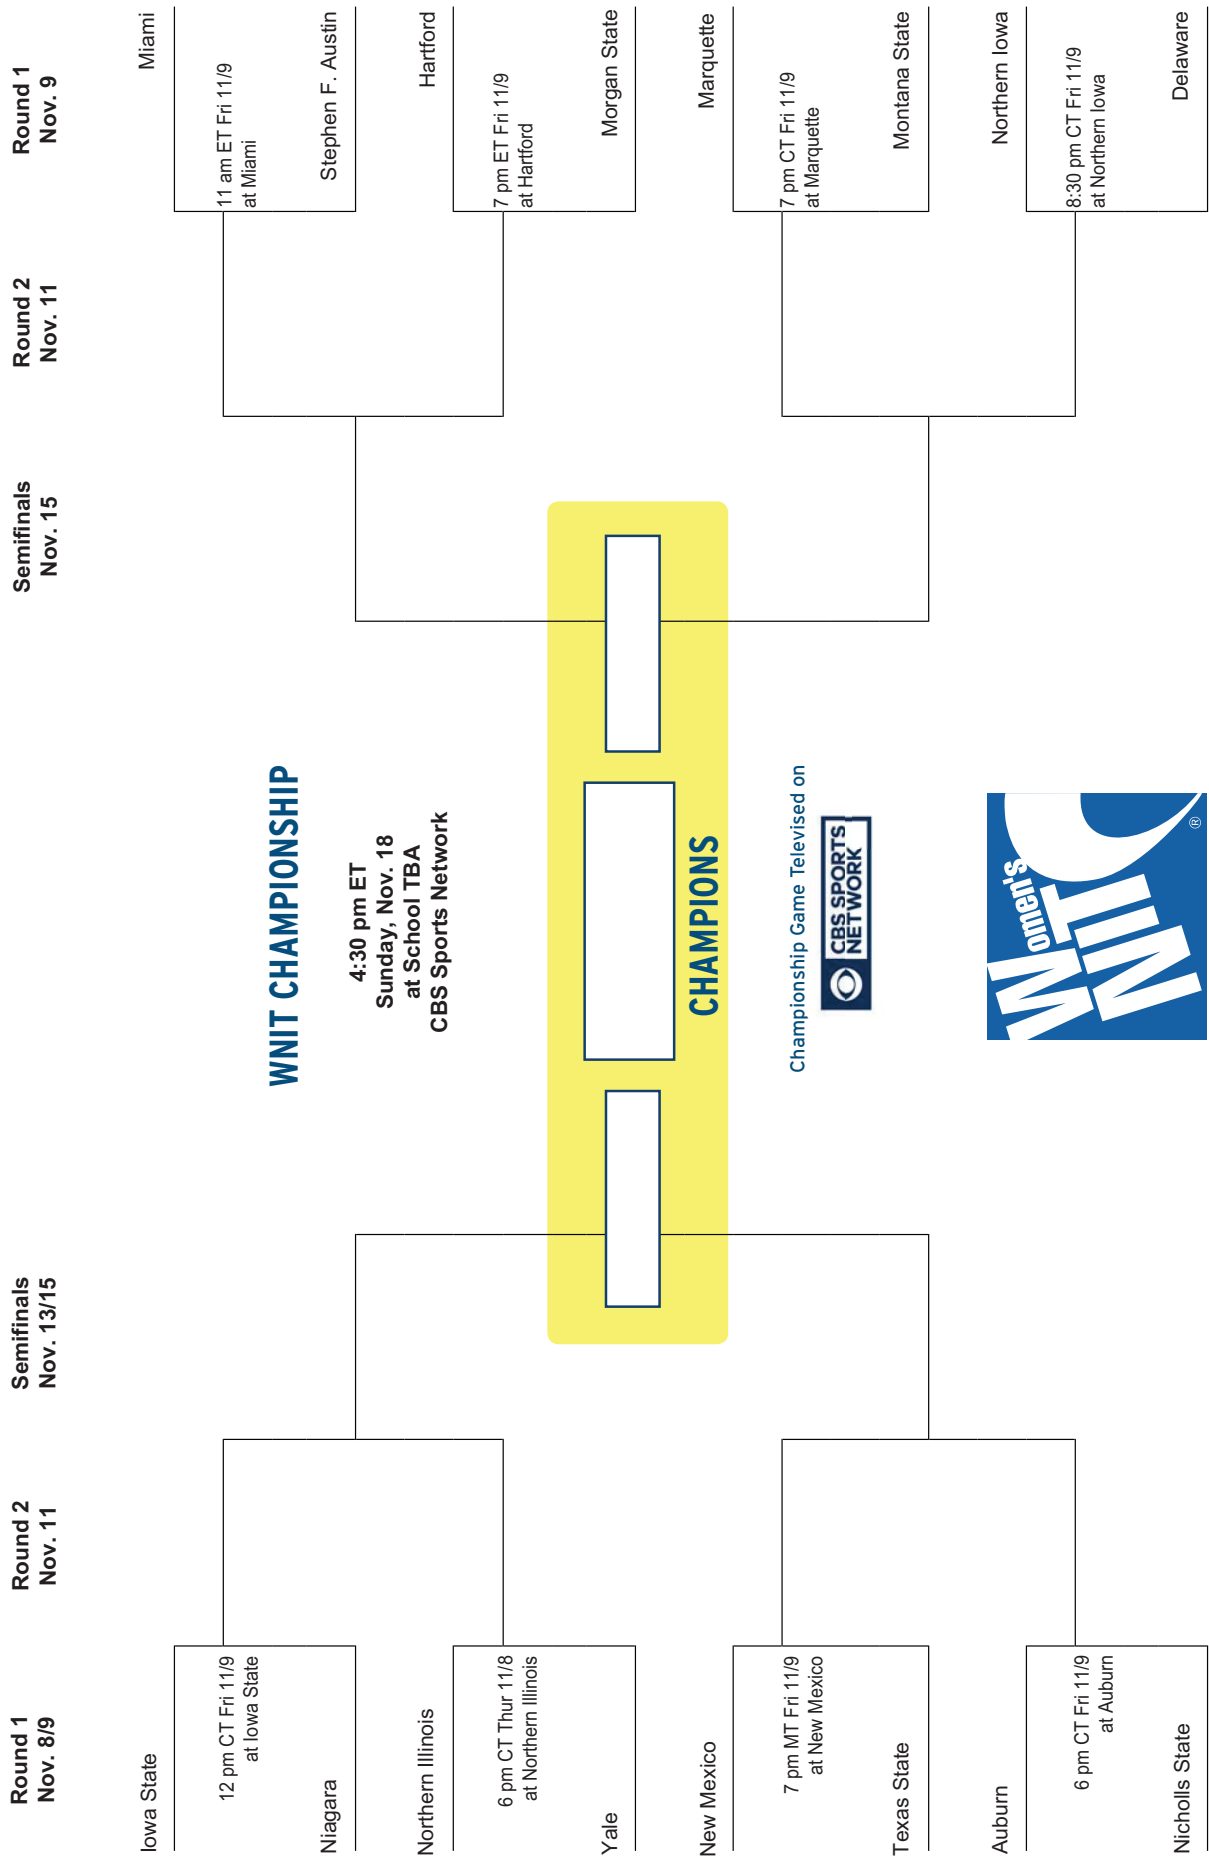

Produced by **TRIPLE CROWN**

2018 Women's National Invitation Tournament
PRESEASON WNIT BRACKET

Auburn Career Record Updates

Auburn Career Scoring

No.	Player	Years	Points
1.	DeWanna Bonner	2005-09	2,162
2.	Becky Jackson	1980-84	2,068
3.	Vickie Orr	1985-89	2,035
4.	Marianne Merritt	1975-79	1,979
5.	Carolyn Jones	1988-91	1,831
6.	Natasha Brackett	2001-05	1,716
7.	Brandy Montgomery	2013-17	1,644
8.	Mae Ola Bolton	1984-88	1,616
9.	Alli Smalley	2007-11	1,601
10.	Angie Hannah	1978-82	1,583
11.	Tyrese Tanner	2010-14	1,515
12.	Le'Coie Willingham	1999-03	1,475
13.	Lori Monroe	1979-83	1,415
14.	Tasha Hamilton	1997-01	1,402
15.	Sherell Hobbs	2005-09	1,372
16.	Linda Godby	1986-90	1,365
17.	Tra'Cee Tanner	2012-16	1,327
18.	Debra Larkin	1981-85	1,310
19.	C.C. Hayden	1989-92	1,306
20.	Katie Frerking	2013-17	1,271
21.	Conswella Sparrow	1997-00	1,249
22.	Blanche Alverson	2009-13	1,244
23.	Brenda Hill	1981-85	1,222
24.	Janiah McKay	2015-present	1,215
25.	Monique Morehouse	1992-96	1,191
26.	Lauretta Freeman	1989-93	1,188
27.	Hasina Muhammad	2001-15	1,184
	Sharon Stewart	1984-88	1,184
29.	Ruthie Bolton	1985-89	1,176
30.	Tiffany Krantz	1996-00	1,136

Auburn Career Steals

No.	Player	Years	Steals
1.	Mae Ola Bolton	1985-88	282
2.	Kristen Mulligan	1993-96	253
3.	Ruthie Bolton	1986-89	246
4.	Debra Larkin	1982-85	242
5.	Helene Baroody	1984-87	240
6.	Katie Frerking	2013-17	234
7.	Sherell Hobbs	2005-09	231
8.	Hasina Muhammad	2011-15	223
9.	DeWanna Bonner	2005-09	208
10.	Natasha Brackett	2001-05	202
--	Janiah McKay	2015-present	157

Auburn Career Free Throws

No.	Player	Years	FTs
1.	DeWanna Bonner	2005-09	600
2.	Carolyn Jones	1988-91	438
3.	Tyrese Tanner	2010-14	376
4.	Conswella Sparrow	1997-00	346
	Le'Coie Willingham	1999-04	346
6.	Becky Jackson	1980-84	340
7.	Janiah McKay	2015-present	311
	Vickie Orr	1985-89	307
9.	Marianne Merritt	1975-79	305
10.	Tasha Hamilton	1997-01	296

Auburn Career Assists

No.	Player	Years	Assists
1.	Whitney Boddie	2005-09	603
2.	Renae Halbrooks	1978-82	593
3.	Helene Baroody	1983-87	587
4.	Kristen Mulligan	1992-96	551
5.	Ruthie Bolton	1985-89	526
6.	Martha Monk	1979-81	525
7.	Chantel Tremiere	1987-91	490
8.	Tiffany Krantz	1996-2000	414
9.	Debra Larkin	1981-85	386
10.	Janiah McKay	2015-present	324
11.	Samantha Williams	1991-96	323
12.	Nicole Loudon	2001-05	311
13.	Katie Frerking	2013-17	307
14.	Alli Smalley	2007-11	303
15.	Morgan Toles	2009-11	267
16.	Najat Ouardad	2011-13	259
17.	Cindy Sagrera	1981-84	254
18.	Mae Ola Bolton	1984-88	252
19.	Nitasha Brown	2002-06	236
20.	DeWanna Bonner	2005-09	226
21.	Tasha Hamilton	1997-2001	219
22.	Angie Hannah	1978-82	214
23.	Lynn Stevenson	1987-91	212
24.	LaRita Spencer	1999-2001	209
25.	Terryland Robinson	1989-93	207
	Diann McNeil	1984-88	202
27.	Justine Agbatan	1995-98	201
28.	Nancy Derrick	2000-04	200
	Sherell Hobbs	2005-09	200
30.	Tamela McCorvey	2006-08	189

Auburn Career Free-Throw Pct. (min 150 att.)

No.	Player	Years	Pct. (FT-FTA)
1.	Carolyn Jones	1988-91	.810 (438-541)
2.	Kristen Mulligan	1992-96	.796 (191-240)
3.	DeWanna Bonner	2005-09	.795 (600-777)
4.	Laticia Morris	1995-97	.787 (233-296)
5.	Whitney Boddie	2005-09	.777 (219-282)
6.	Linda Godby	1986-90	.774 (185-239)
7.	Brenda Hill	1982-83	.768 (208-271)
8.	Helene Baroody	1983-87	.767 (155-202)
9.	Janiah McKay	2015-present	.762 (311-408)
10.	Patrena Scruggs	1987-89	.749 (128-171)