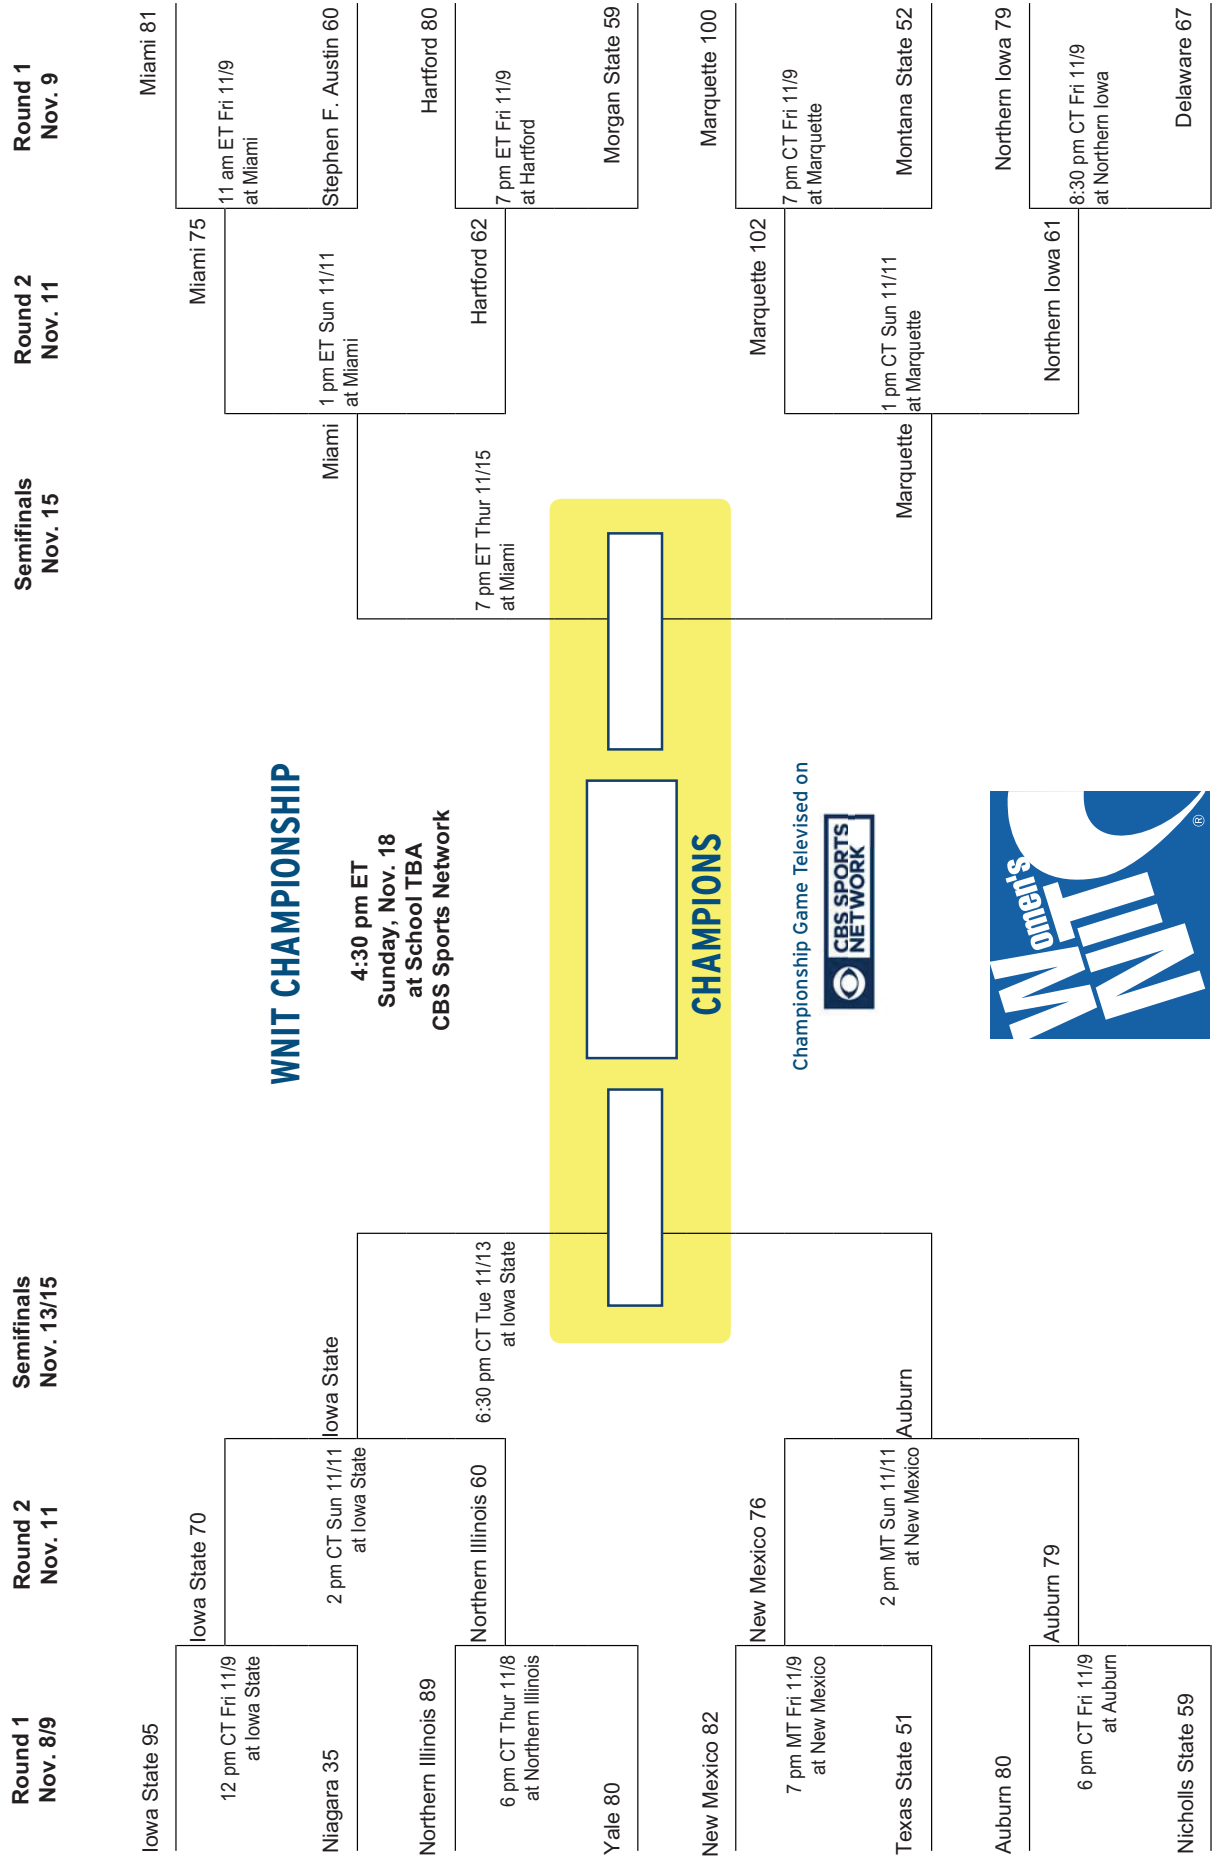

2018 Women's National Invitation Tournament
PRESEASON WNIT BRACKET
Produced by TRIPLE CROWN

All game times are according to host school's time zone.

Auburn Career Record Updates

Auburn Career Scoring

No.	Player	Years	Points
1.	DeWanna Bonner	2005-09	2,162
2.	Becky Jackson	1980-84	2,068
3.	Vickie Orr	1985-89	2,035
4.	Marianne Merritt	1975-79	1,979
5.	Carolyn Jones	1988-91	1,831
6.	Natasha Brackett	2001-05	1,716
7.	Brandy Montgomery	2013-17	1,644
8.	Mae Ola Bolton	1984-88	1,616
9.	Alli Smalley	2007-11	1,601
10.	Angie Hannah	1978-82	1,583
11.	Tyrese Tanner	2010-14	1,515
12.	Le'Coie Willingham	1999-03	1,475
13.	Lori Monroe	1979-83	1,415
14.	Tasha Hamilton	1997-01	1,402
15.	Sherell Hobbs	2005-09	1,372
16.	Linda Godby	1986-90	1,365
17.	Tra'Cee Tanner	2012-16	1,327
18.	Debra Larkin	1981-85	1,310
19.	C.C. Hayden	1989-92	1,306
20.	Katie Frerking	2013-17	1,271
21.	Conswella Sparrow	1997-00	1,249
22.	Janiah McKay	2015-present	1,248
23.	Blanche Alverson	2009-13	1,244
24.	Brenda Hill	1981-85	1,222
25.	Monique Morehouse	1992-96	1,191
26.	Lauretta Freeman	1989-93	1,188
27.	Hasina Muhammad	2001-15	1,184
	Sharon Stewart	1984-88	1,184
29.	Ruthie Bolton	1985-89	1,176
30.	Tiffany Krantz	1996-00	1,136

Auburn Career Steals

No.	Player	Years	Steals
1.	Mae Ola Bolton	1985-88	282
2.	Kristen Mulligan	1993-96	253
3.	Ruthie Bolton	1986-89	246
4.	Debra Larkin	1982-85	242
5.	Helene Baroody	1984-87	240
6.	Katie Frerking	2013-17	234
7.	Sherell Hobbs	2005-09	231
8.	Hasina Muhammad	2011-15	223
9.	DeWanna Bonner	2005-09	208
10.	Natasha Brackett	2001-05	202
--	Janiah McKay	2015-present	163

Auburn Career Free Throws

No.	Player	Years	FTs
1.	DeWanna Bonner	2005-09	600
2.	Carolyn Jones	1988-91	438
3.	Tyrese Tanner	2010-14	376
4.	Conswella Sparrow	1997-00	346
	Le'Coie Willingham	1999-04	346
6.	Becky Jackson	1980-84	340
7.	Janiah McKay	2015-present	321
	Vickie Orr	1985-89	307
9.	Marianne Merritt	1975-79	305
10.	Tasha Hamilton	1997-01	296

Auburn Career Assists

No.	Player	Years	Assists
1.	Whitney Boddie	2005-09	603
2.	Renae Halbrooks	1978-82	593
3.	Helene Baroody	1983-87	587
4.	Kristen Mulligan	1992-96	551
5.	Ruthie Bolton	1985-89	526
6.	Martha Monk	1979-81	525
7.	Chantel Tremiere	1987-91	490
8.	Tiffany Krantz	1996-2000	414
9.	Debra Larkin	1981-85	386
10.	Janiah McKay	2015-present	337
11.	Samantha Williams	1991-96	323
12.	Nicole Louden	2001-05	311
13.	Katie Frerking	2013-17	307
14.	Alli Smalley	2007-11	303
15.	Morgan Toles	2009-11	267
16.	Najat Ouardad	2011-13	259
17.	Cindy Sagrera	1981-84	254
18.	Mae Ola Bolton	1984-88	252
19.	Nitasha Brown	2002-06	236
20.	DeWanna Bonner	2005-09	226
21.	Tasha Hamilton	1997-2001	219
22.	Angie Hannah	1978-82	214
23.	Lynn Stevenson	1987-91	212
24.	LaRita Spencer	1999-2001	209
25.	Terryland Robinson	1989-93	207
	Diann McNeil	1984-88	202
27.	Justine Agbatan	1995-98	201
28.	Nancy Derrick	2000-04	200
	Sherell Hobbs	2005-09	200
30.	Tamela McCorvey	2006-08	189

Auburn Career Free-Throw Pct. (min 150 att.)

No.	Player	Years	Pct. (FT-FTA)
1.	Carolyn Jones	1988-91	.810 (438-541)
2.	Kristen Mulligan	1992-96	.796 (191-240)
3.	DeWanna Bonner	2005-09	.795 (600-777)
4.	Laticia Morris	1995-97	.787 (233-296)
5.	Whitney Boddie	2005-09	.777 (219-282)
6.	Linda Godby	1986-90	.774 (185-239)
7.	Brenda Hill	1982-83	.768 (208-271)
8.	Helene Baroody	1983-87	.767 (155-202)
9.	Janiah McKay	2015-present	.764 (321-420)
10.	Patrena Scruggs	1987-89	.749 (128-171)